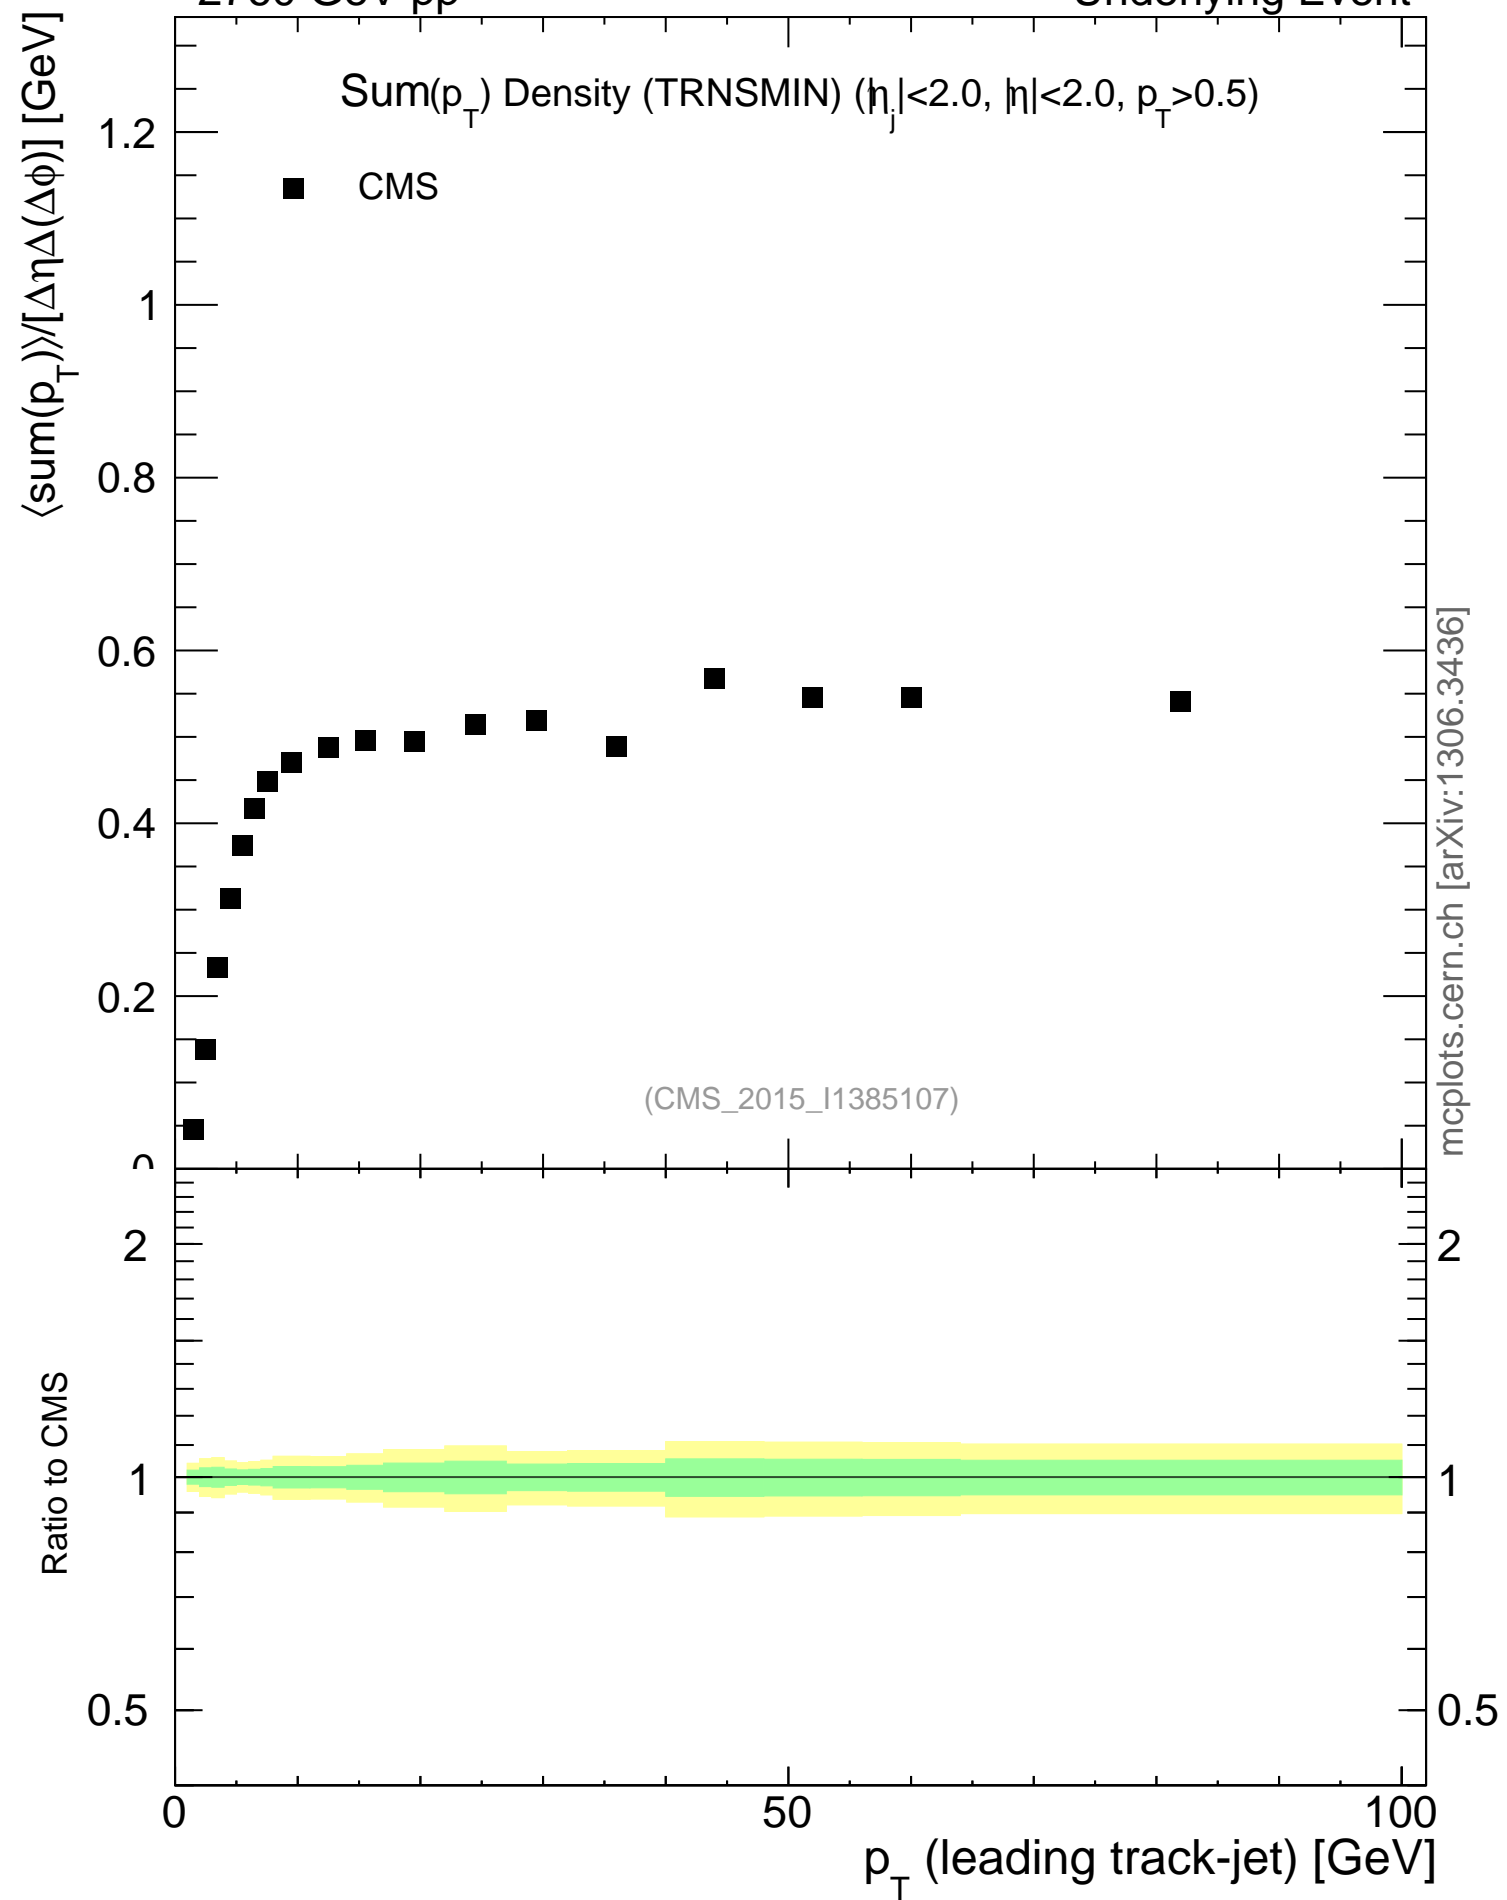

2760 GeV pp

Underlying Event

mcplots.cern.ch [arXiv:1306.3436]