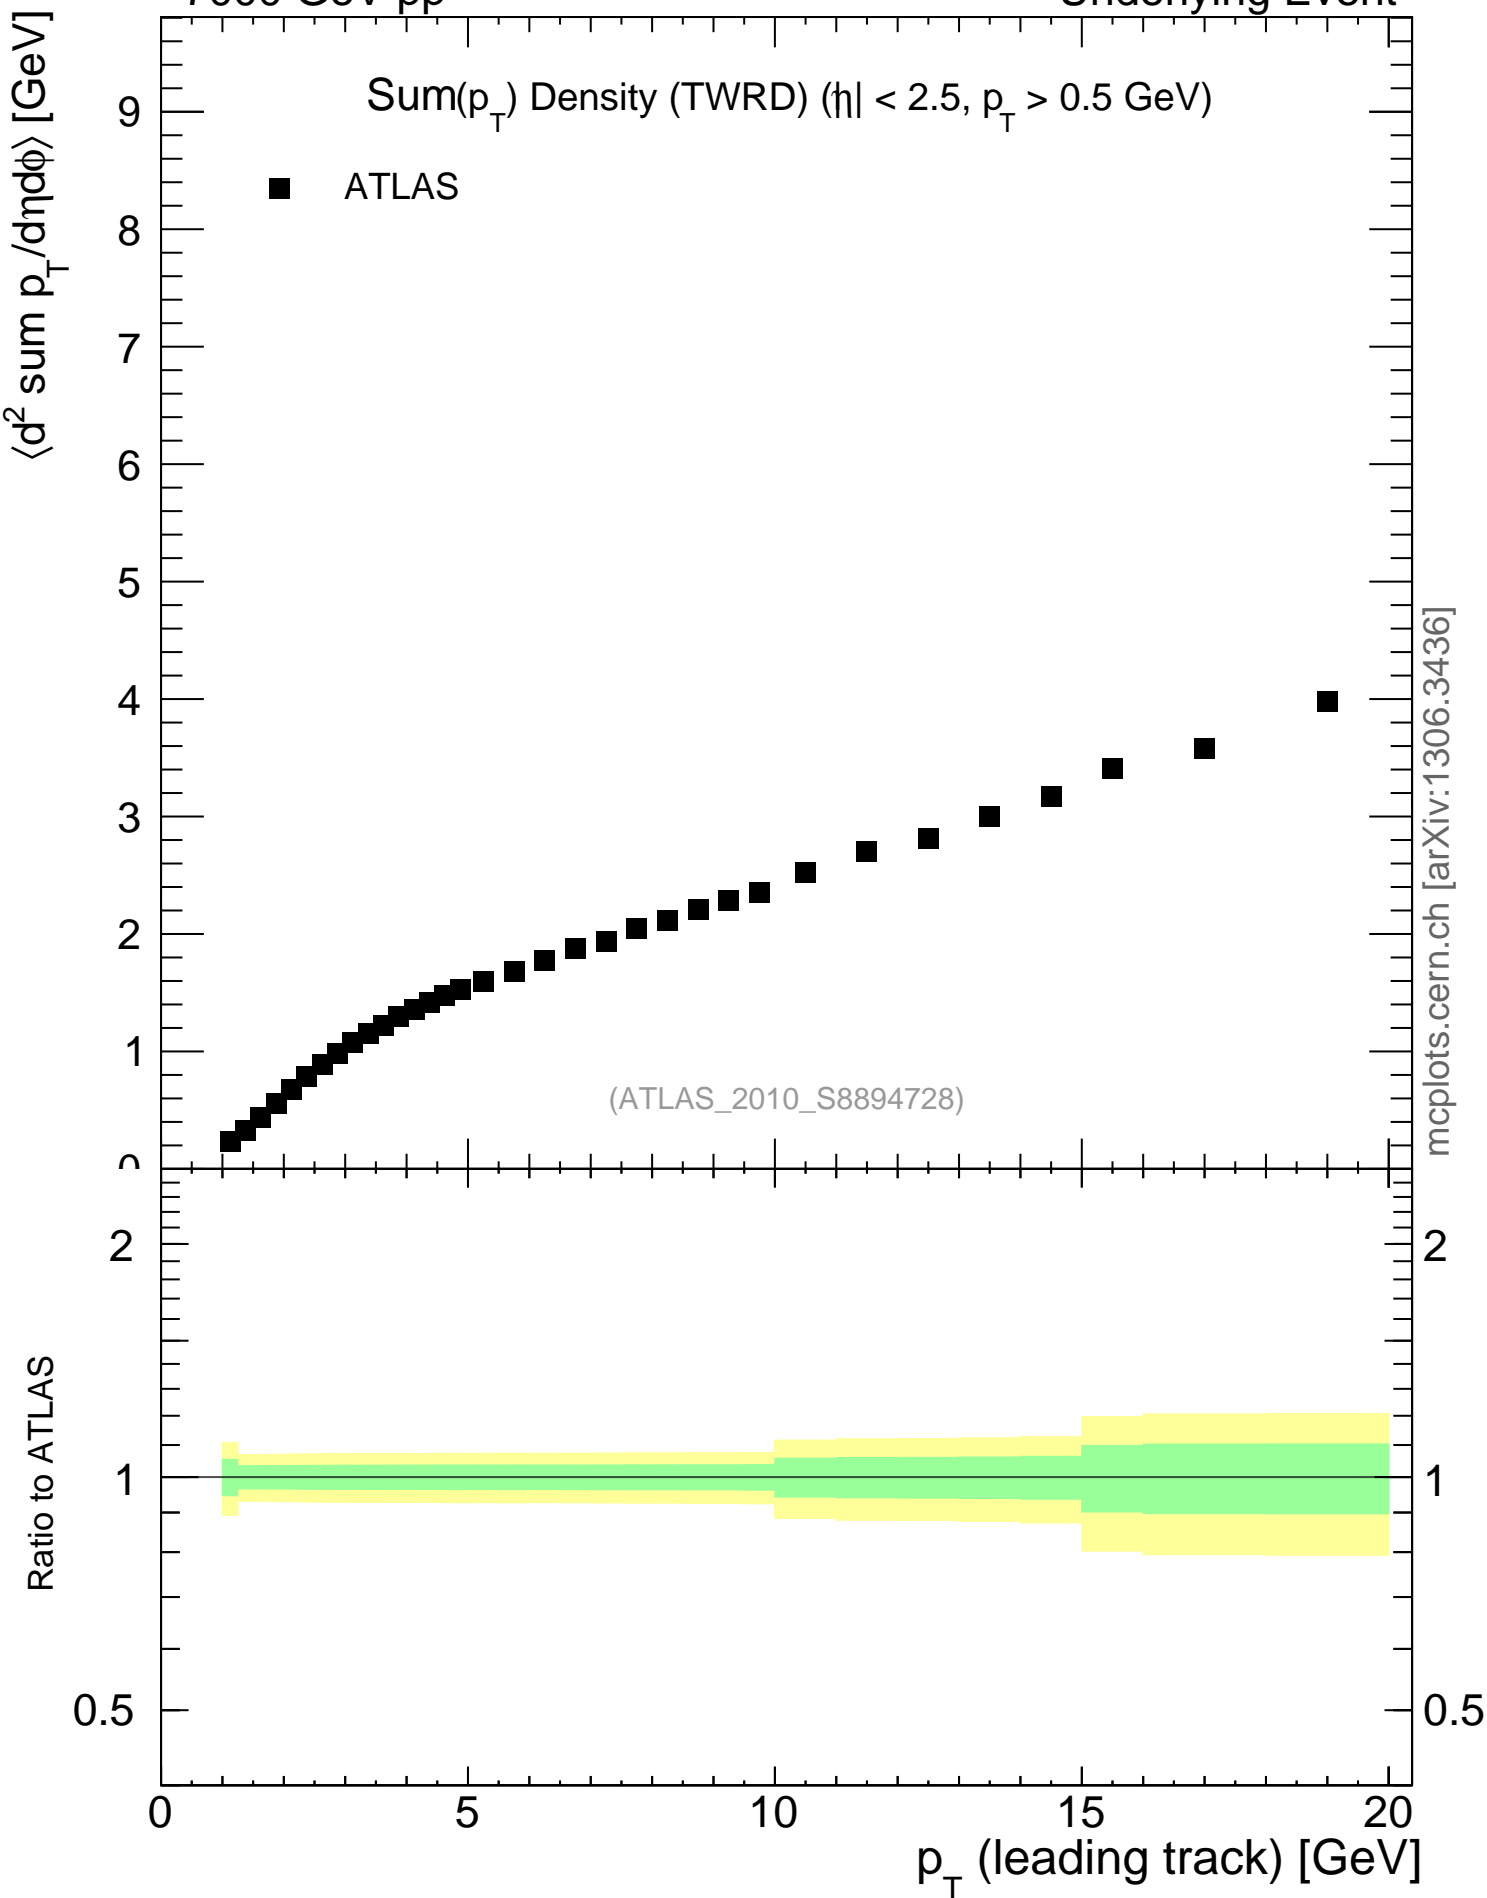

7000 GeV pp

Underlying Event

mcplots.cern.ch [arXiv:1306.3436]