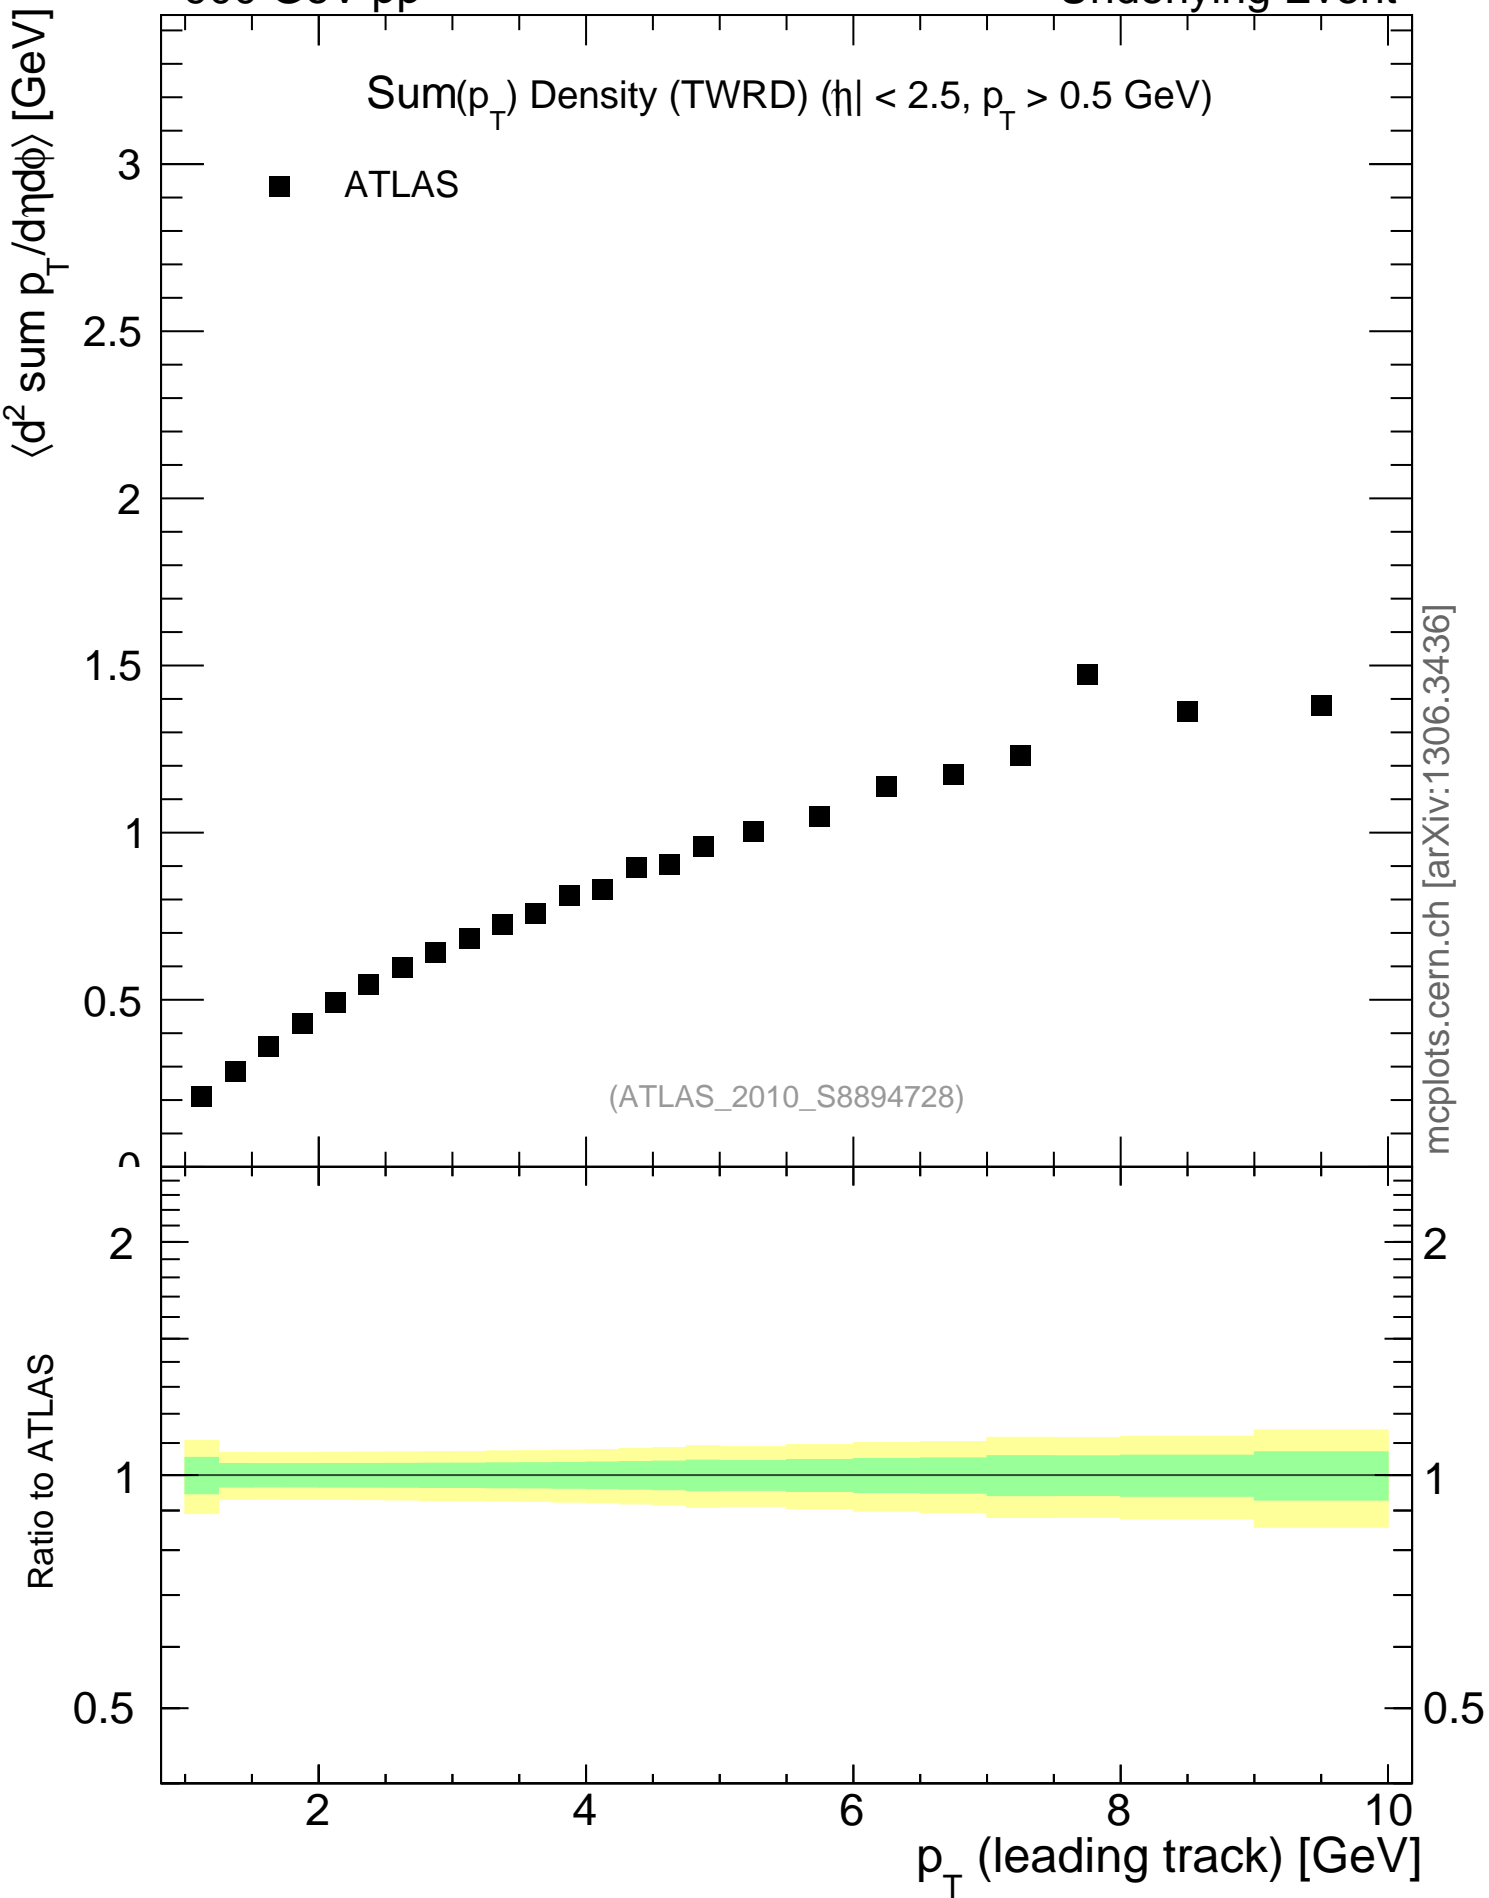

900 GeV pp

Underlying Event

mcplots.cern.ch [arXiv:1306.3436]