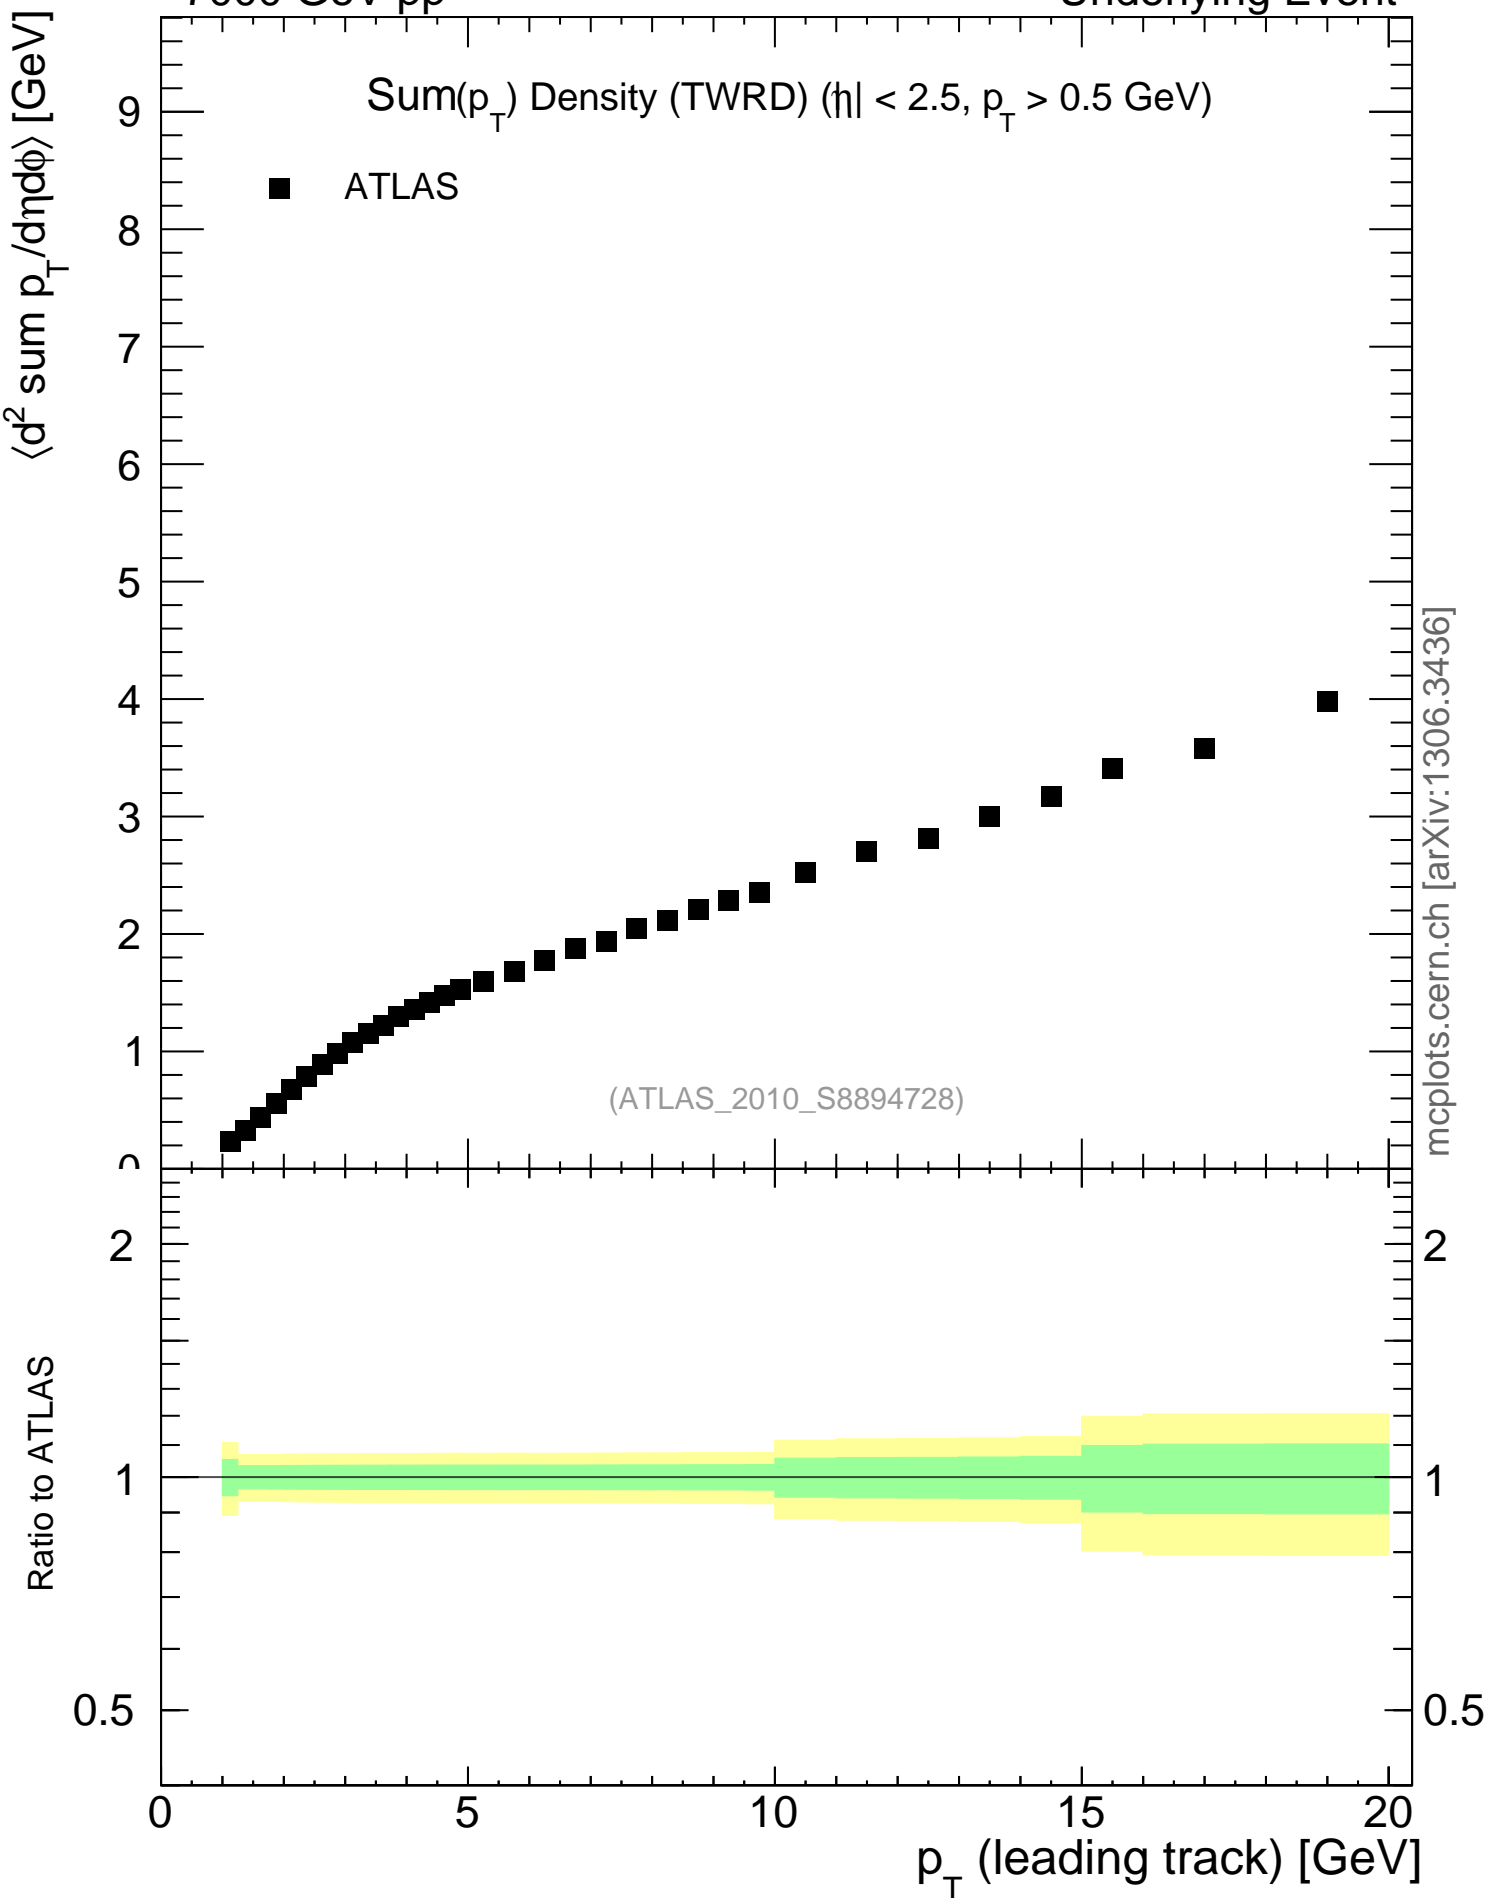

7000 GeV pp

Underlying Event

mcplots.cern.ch [arXiv:1306.3436]