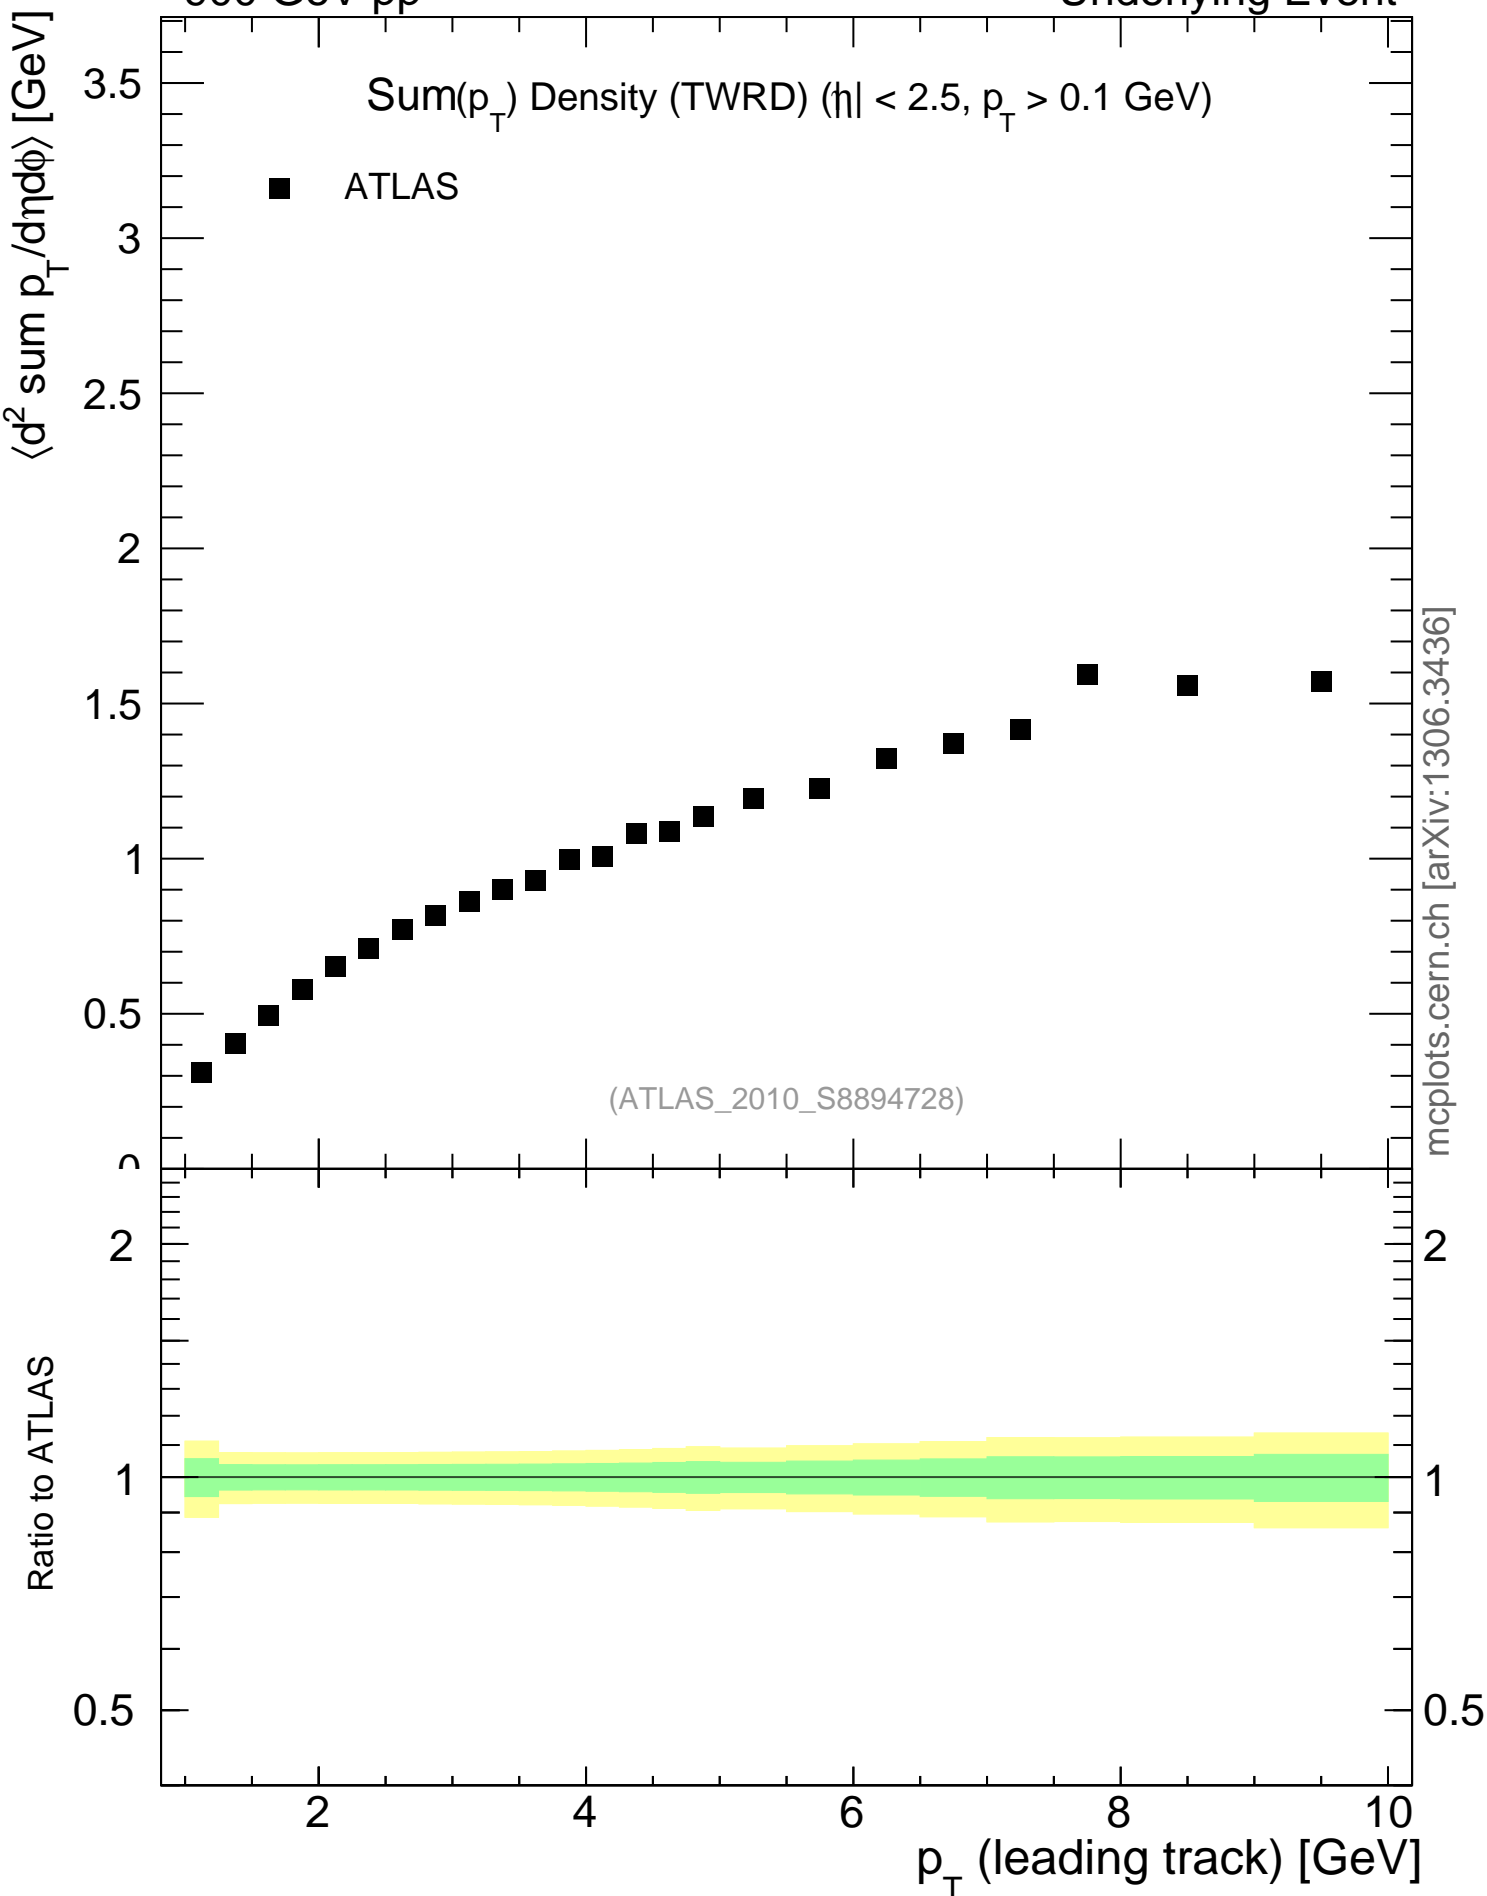

900 GeV pp

Underlying Event

mcplots.cern.ch [arXiv:1306.3436]