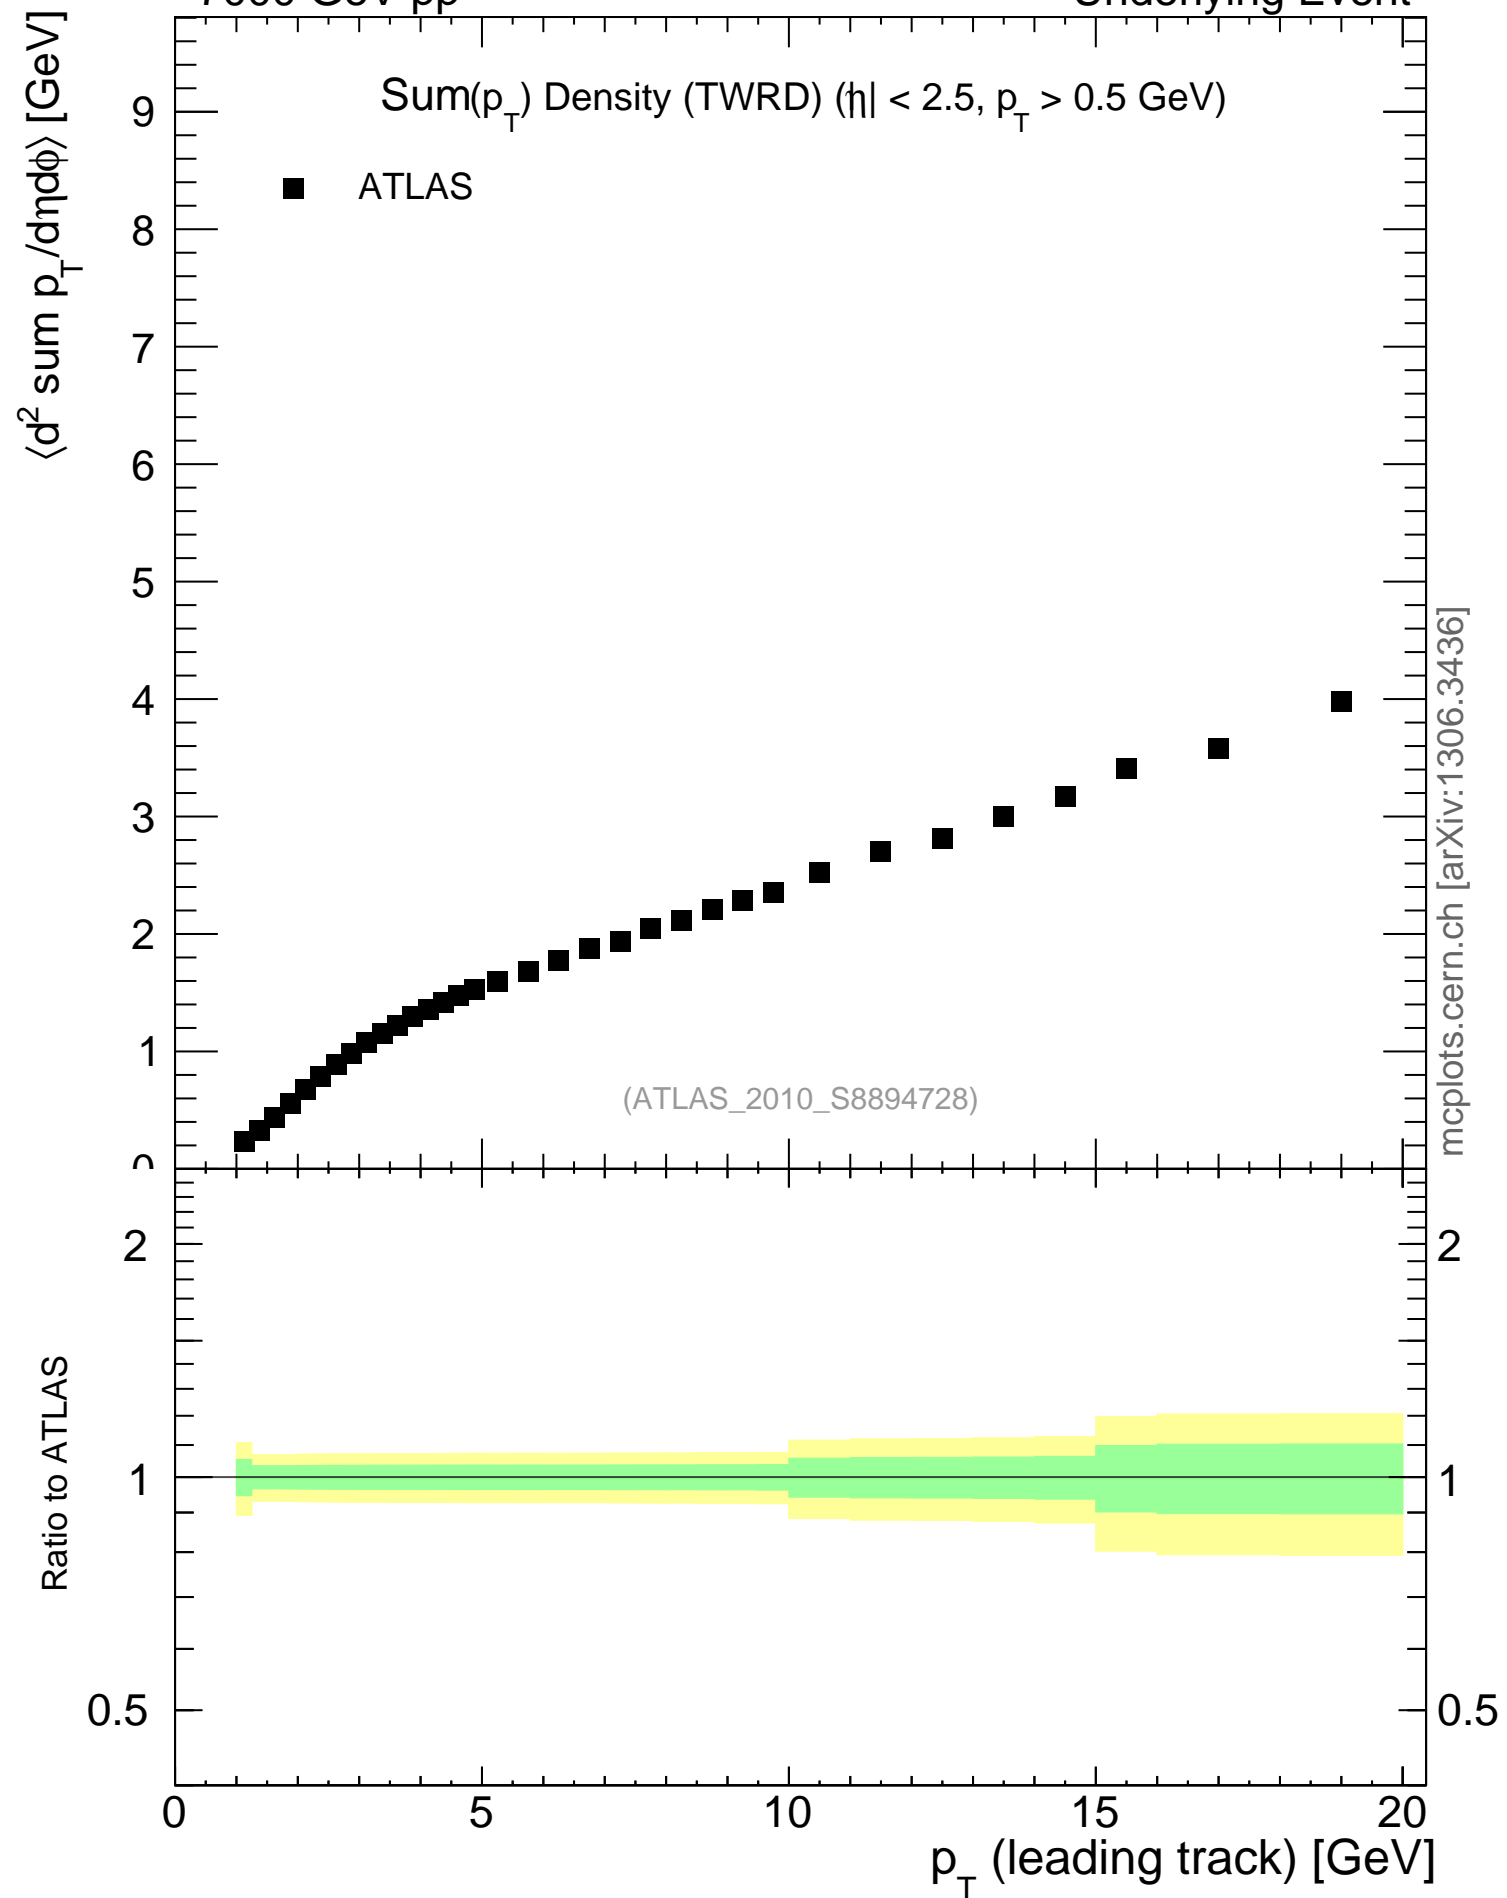

7000 GeV pp

Underlying Event

mcplots.cern.ch [arXiv:1306.3436]