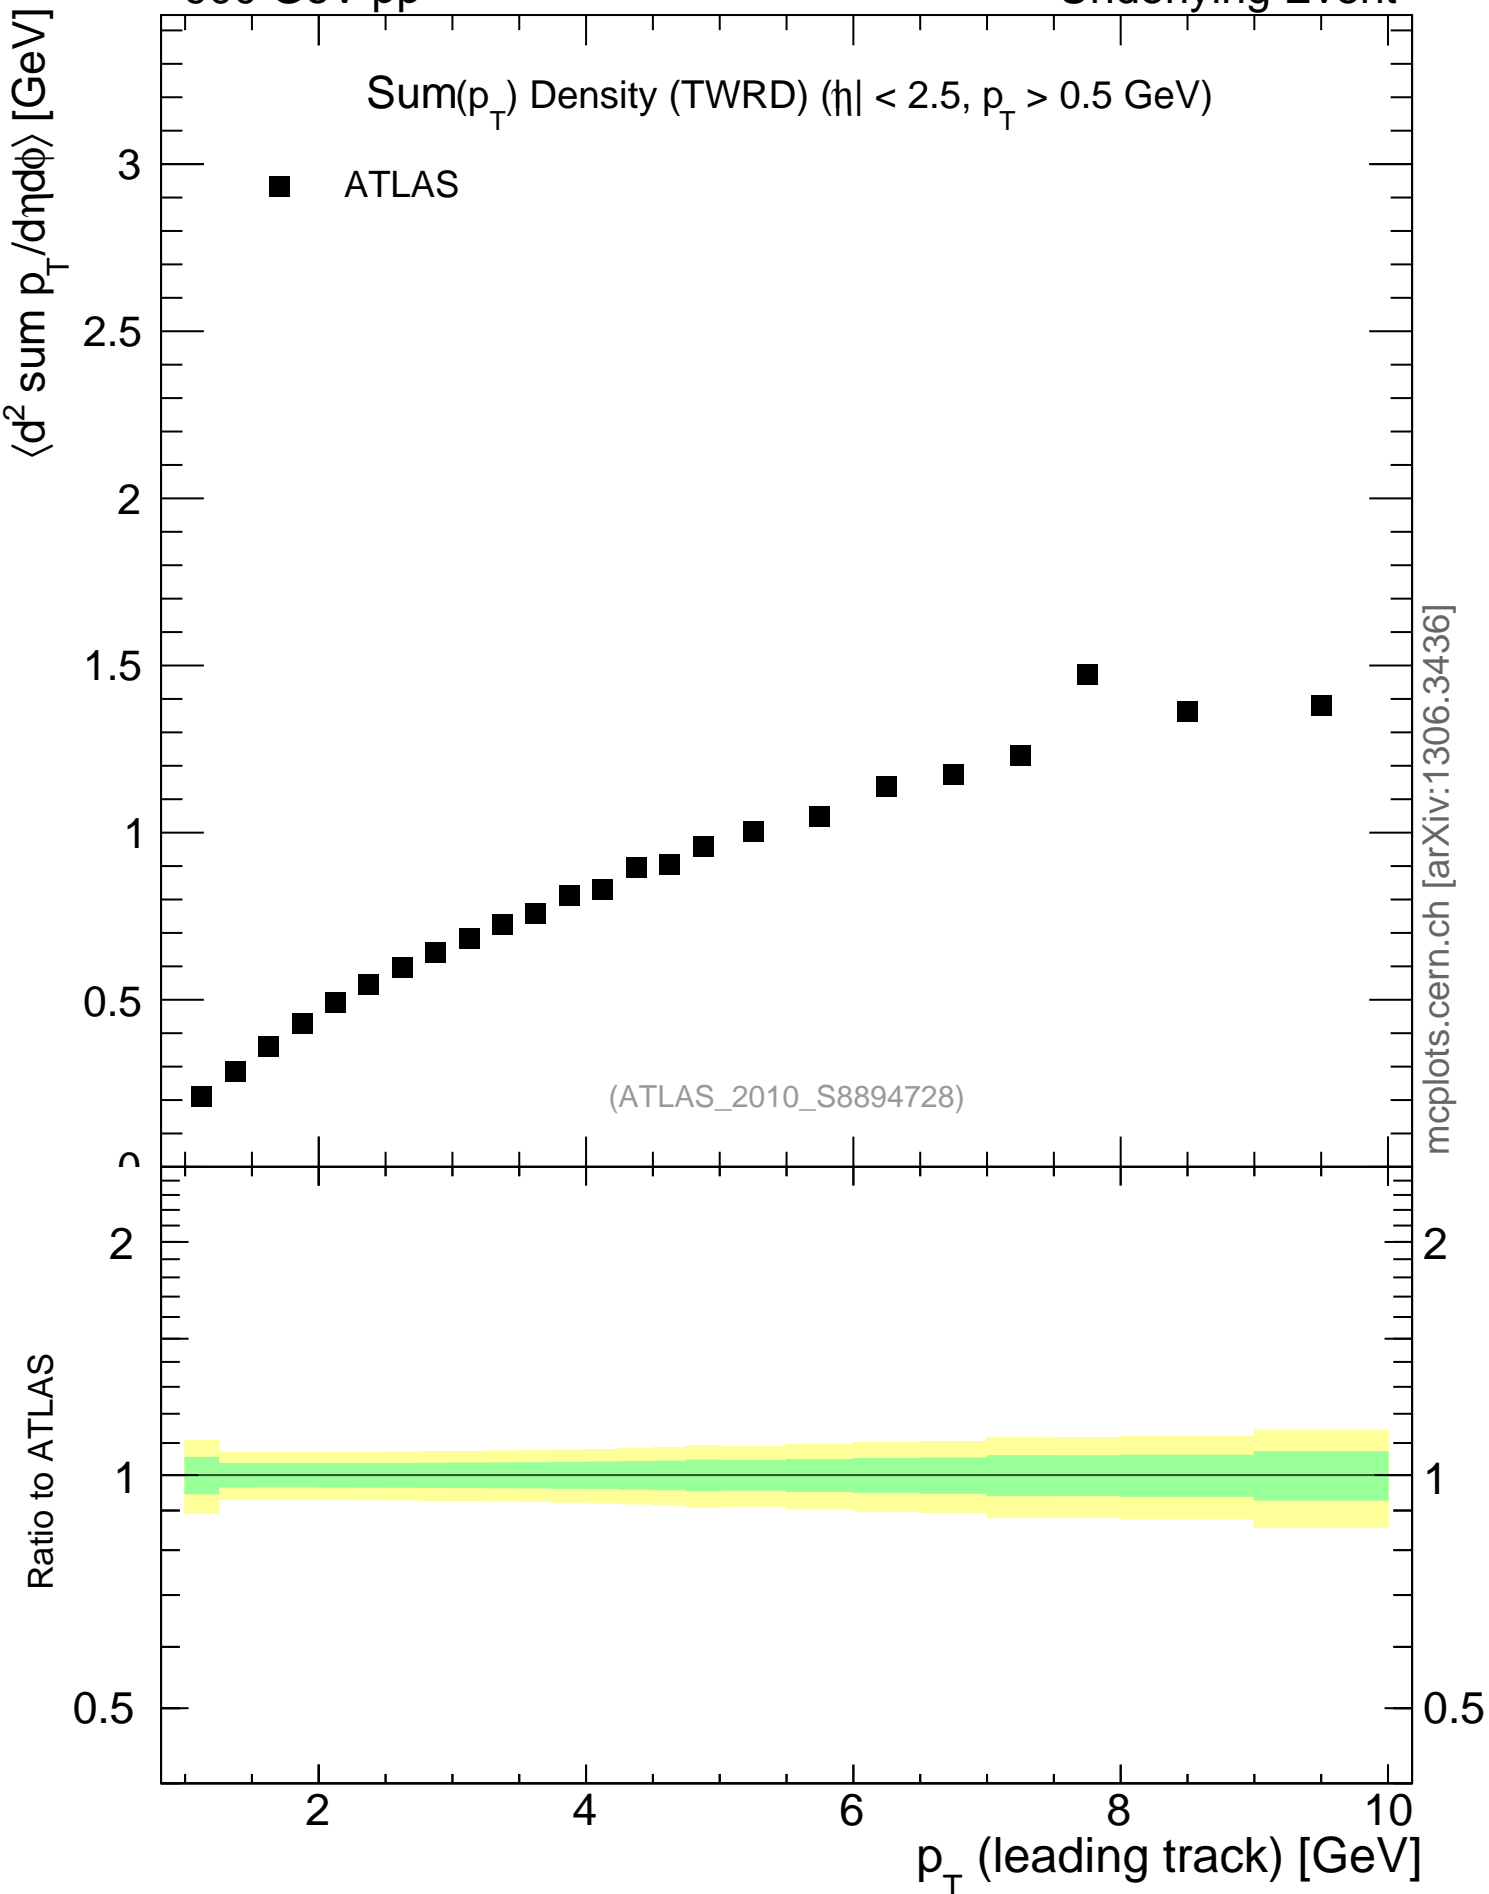

900 GeV pp

Underlying Event

mcplots.cern.ch [arXiv:1306.3436]