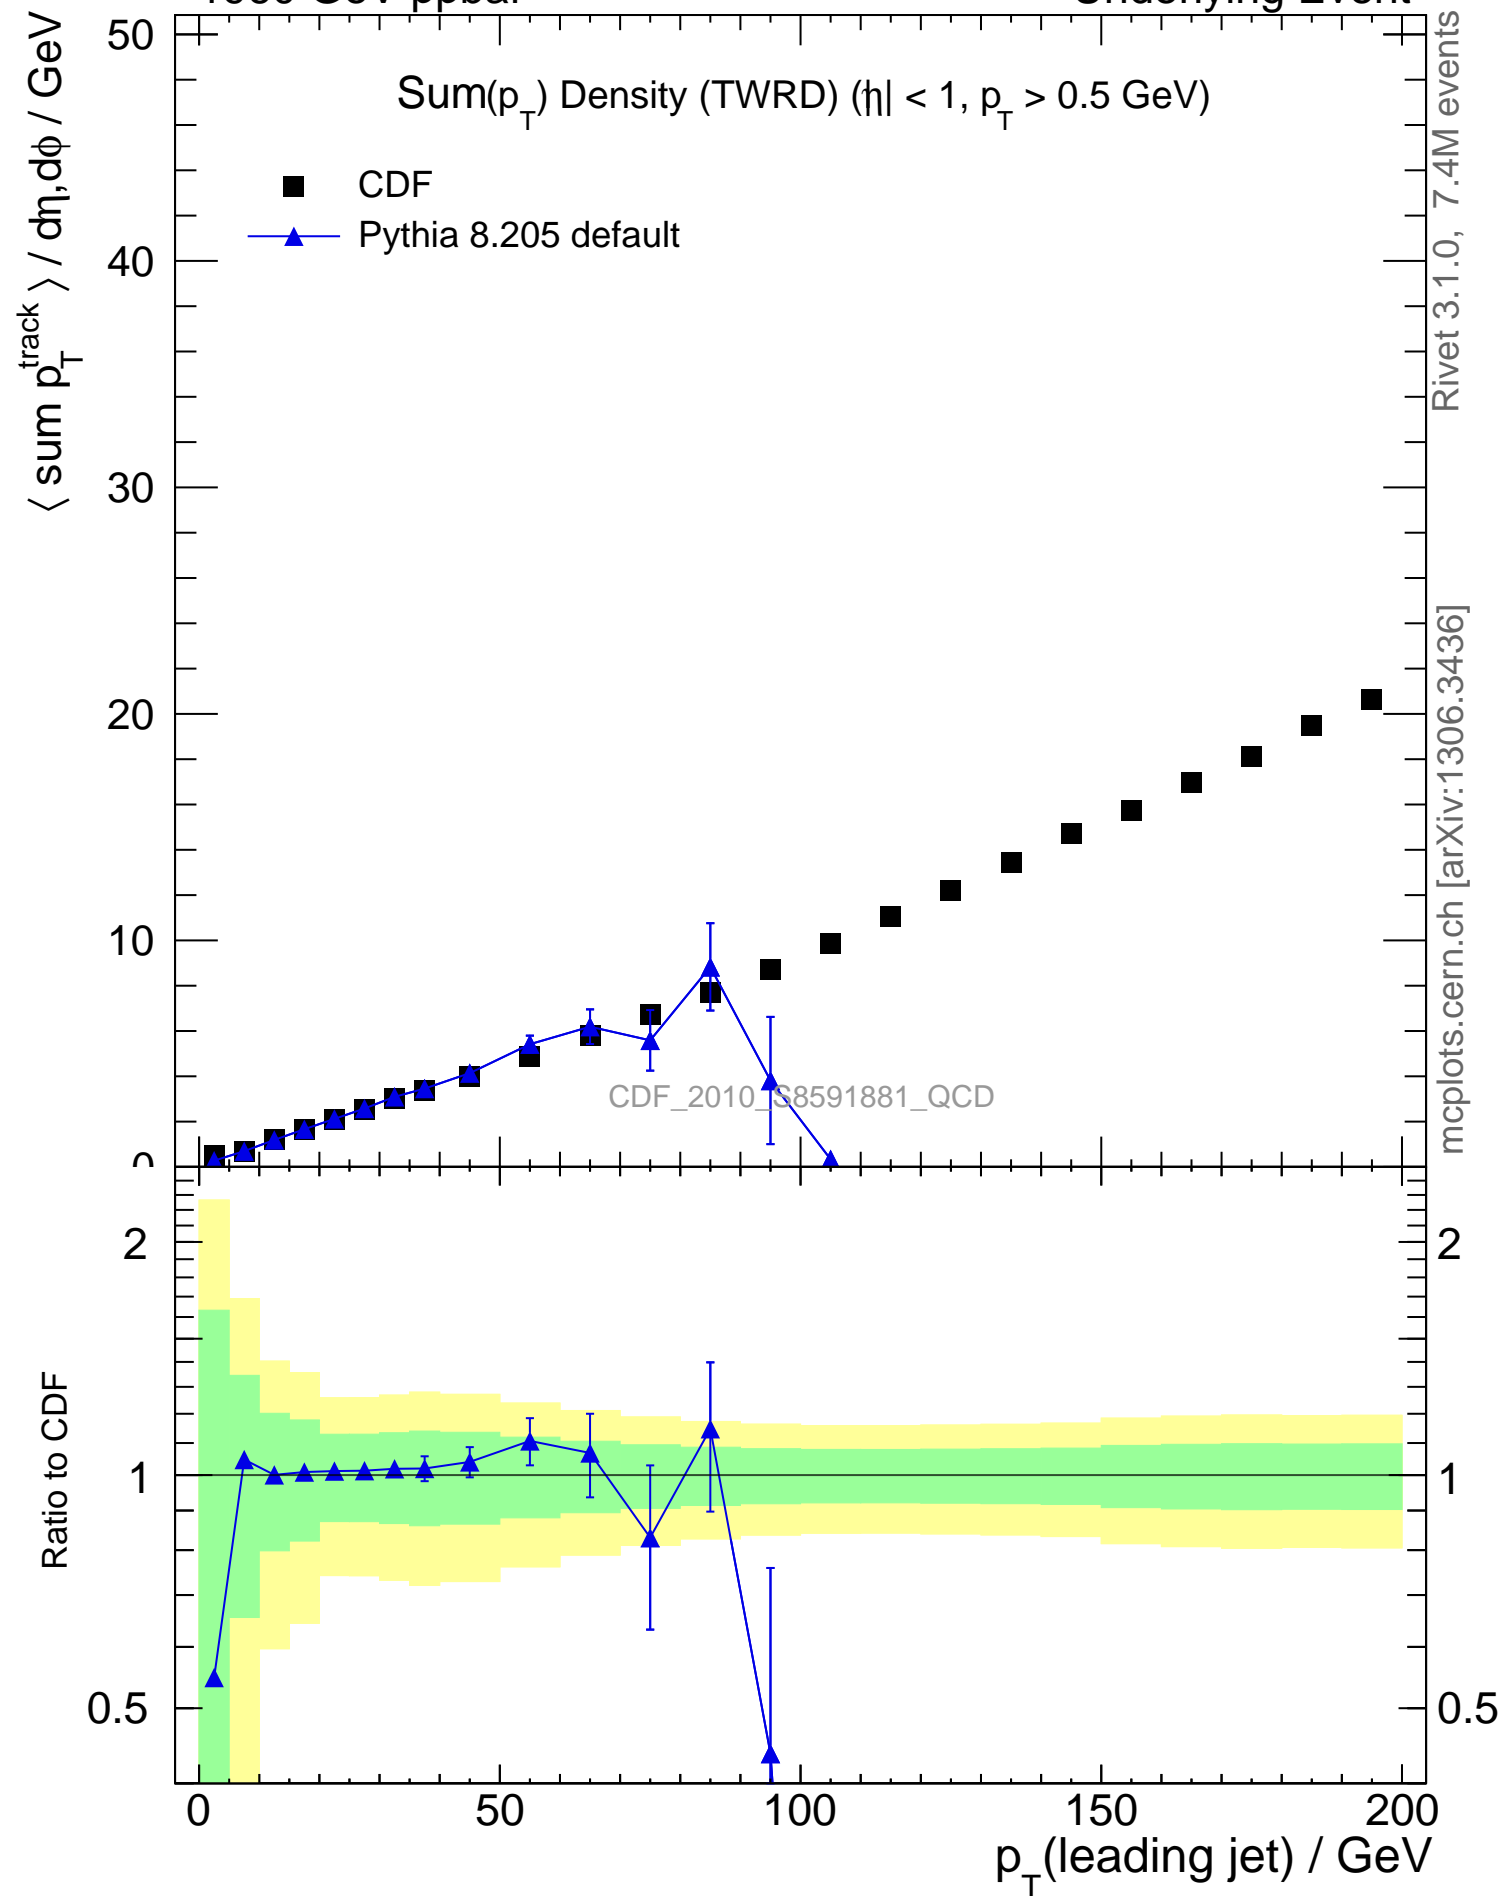

1960 GeV ppbar

Underlying Event

Rivet 3.1.0, 7.4M events

mcplots.cern.ch [arXiv:1306.3436]