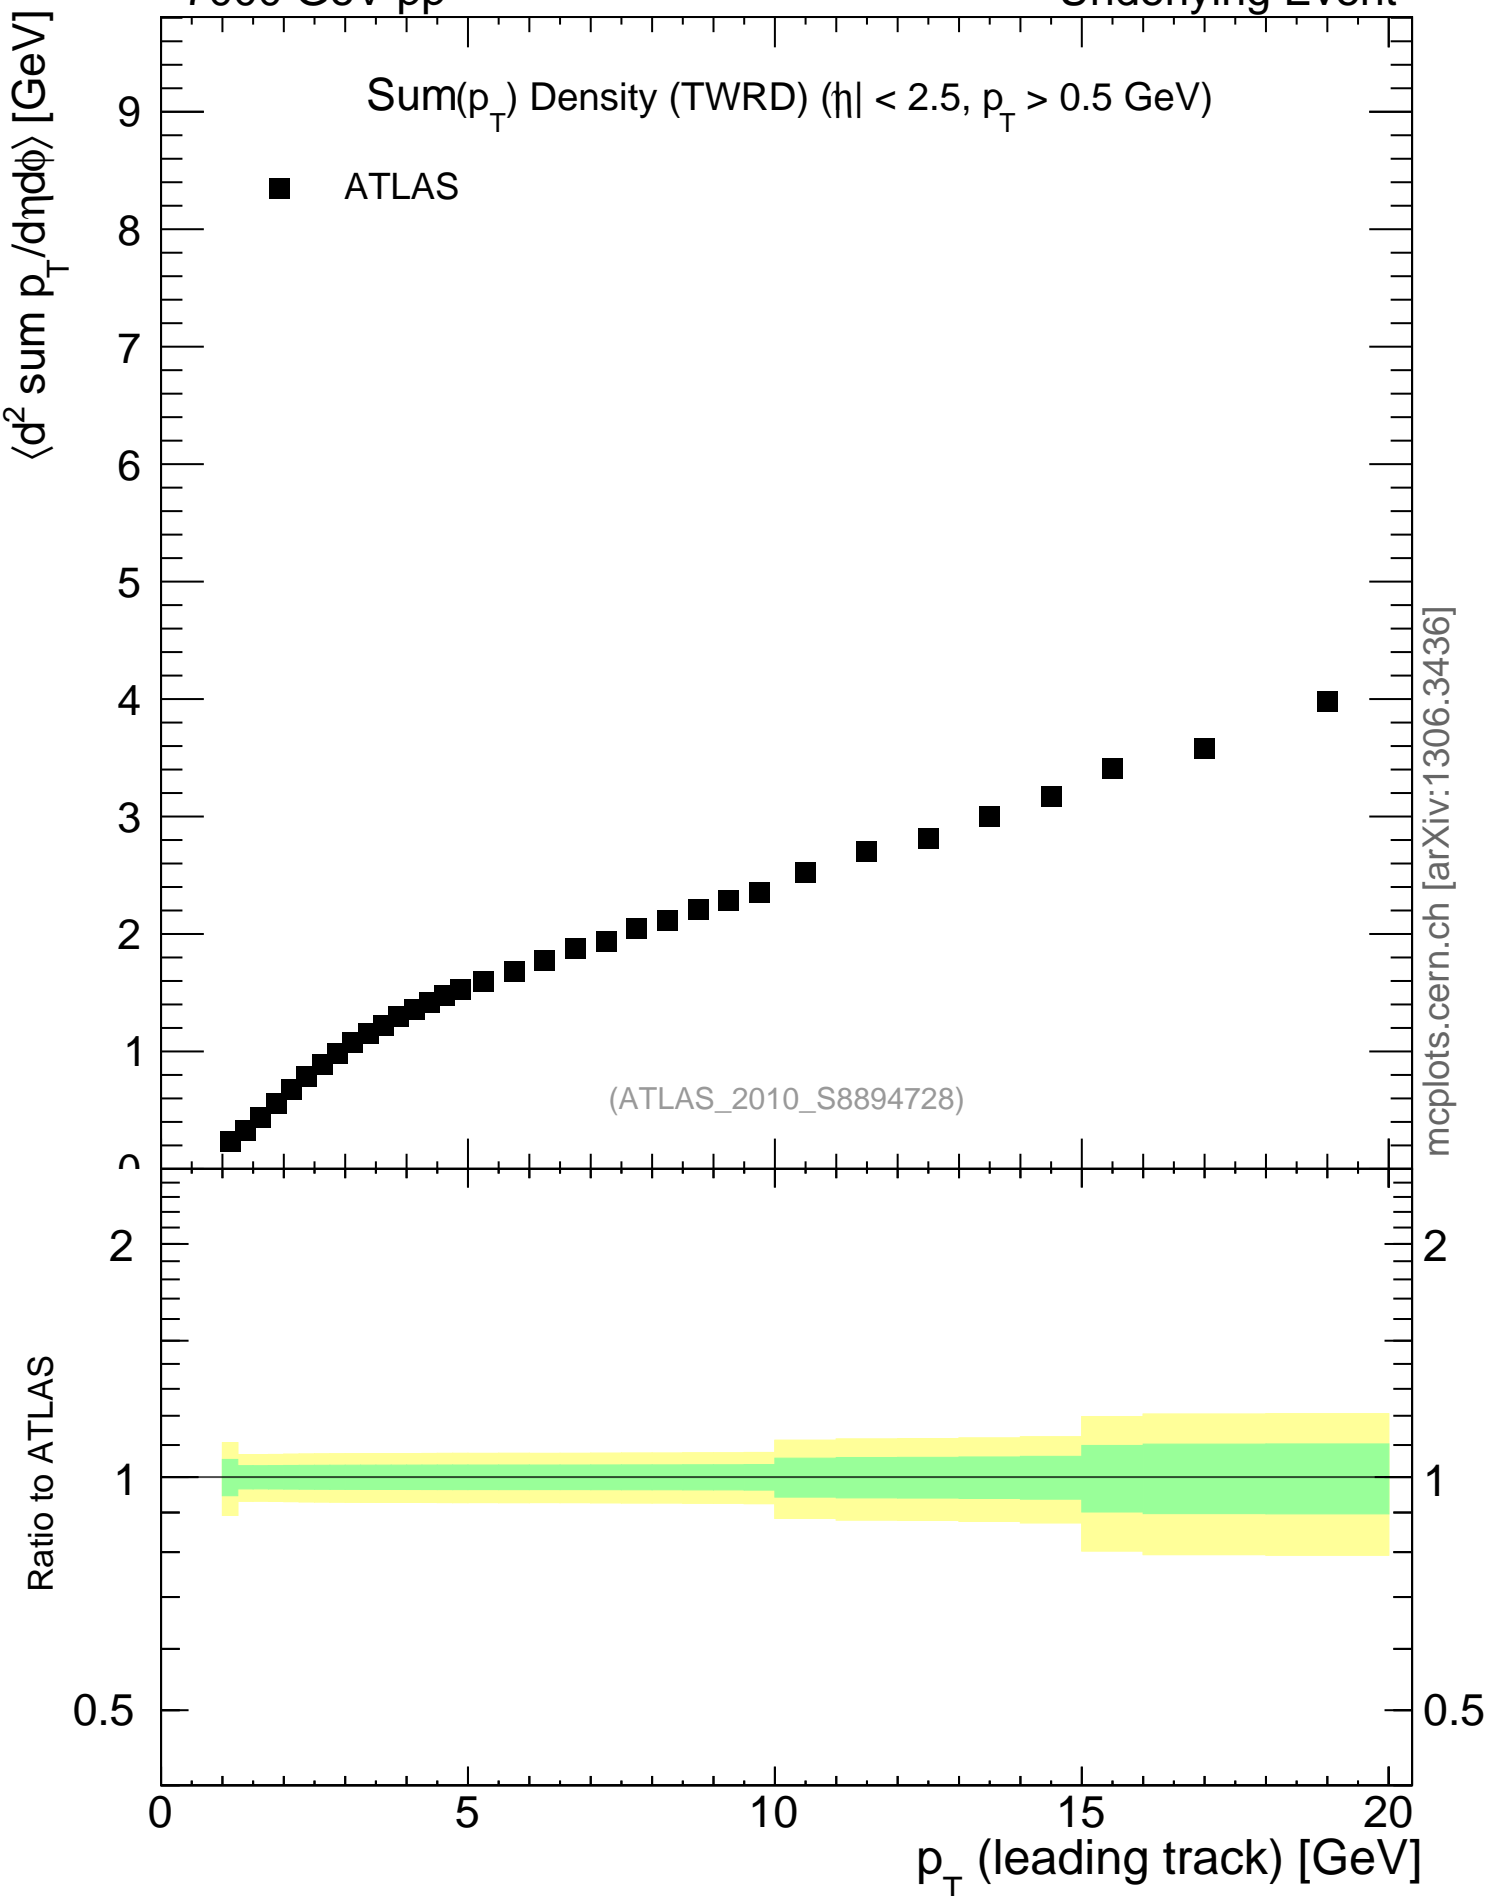

7000 GeV pp

Underlying Event

mcplots.cern.ch [arXiv:1306.3436]