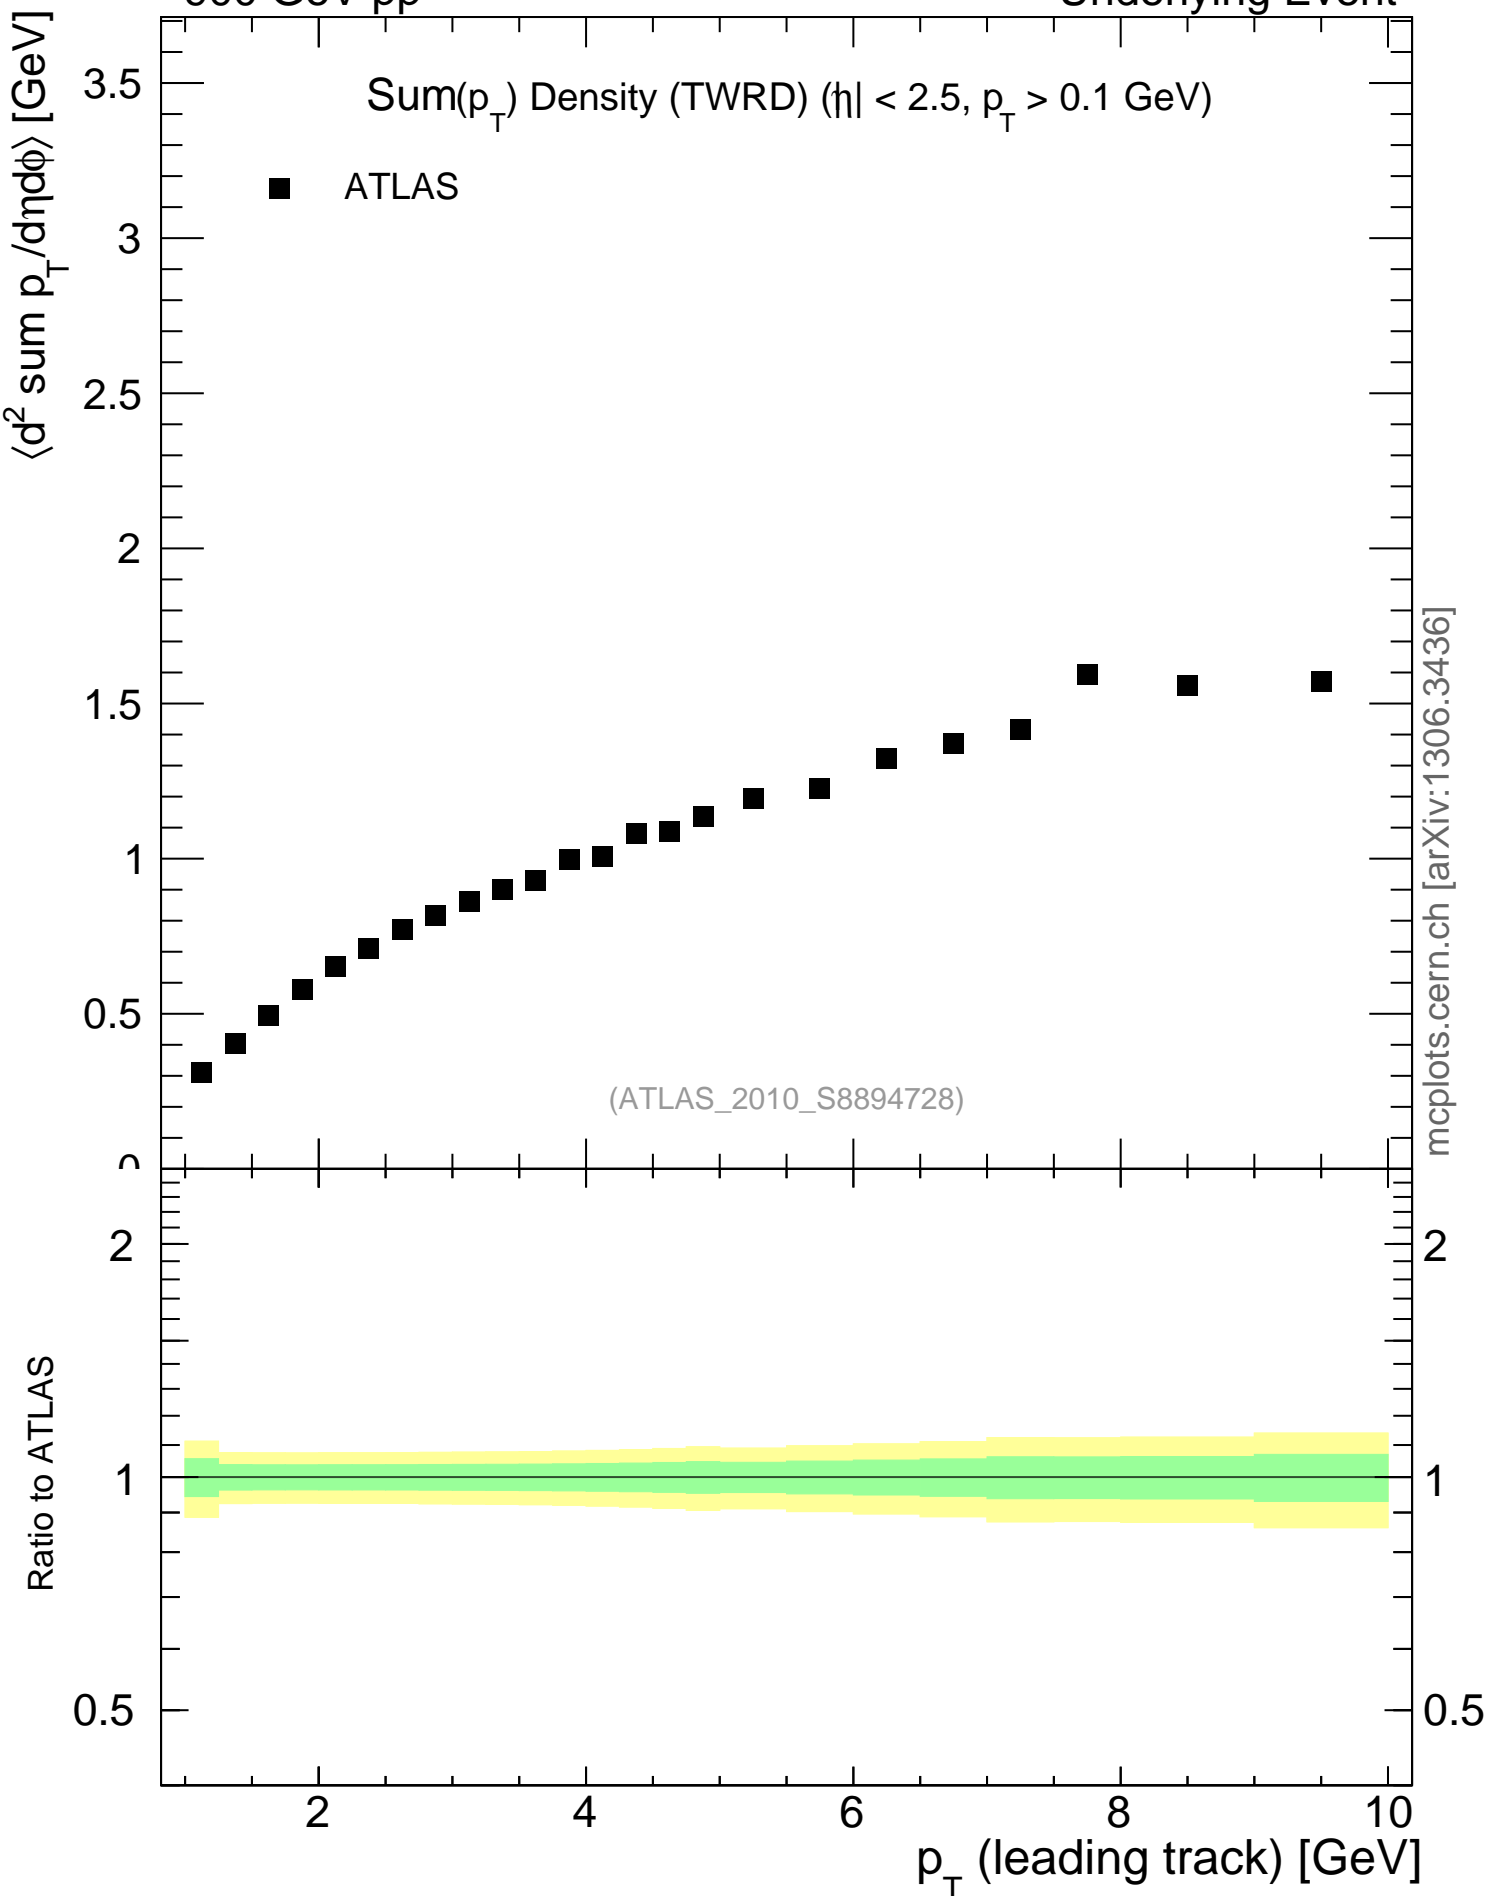

900 GeV pp

Underlying Event

mcplots.cern.ch [arXiv:1306.3436]