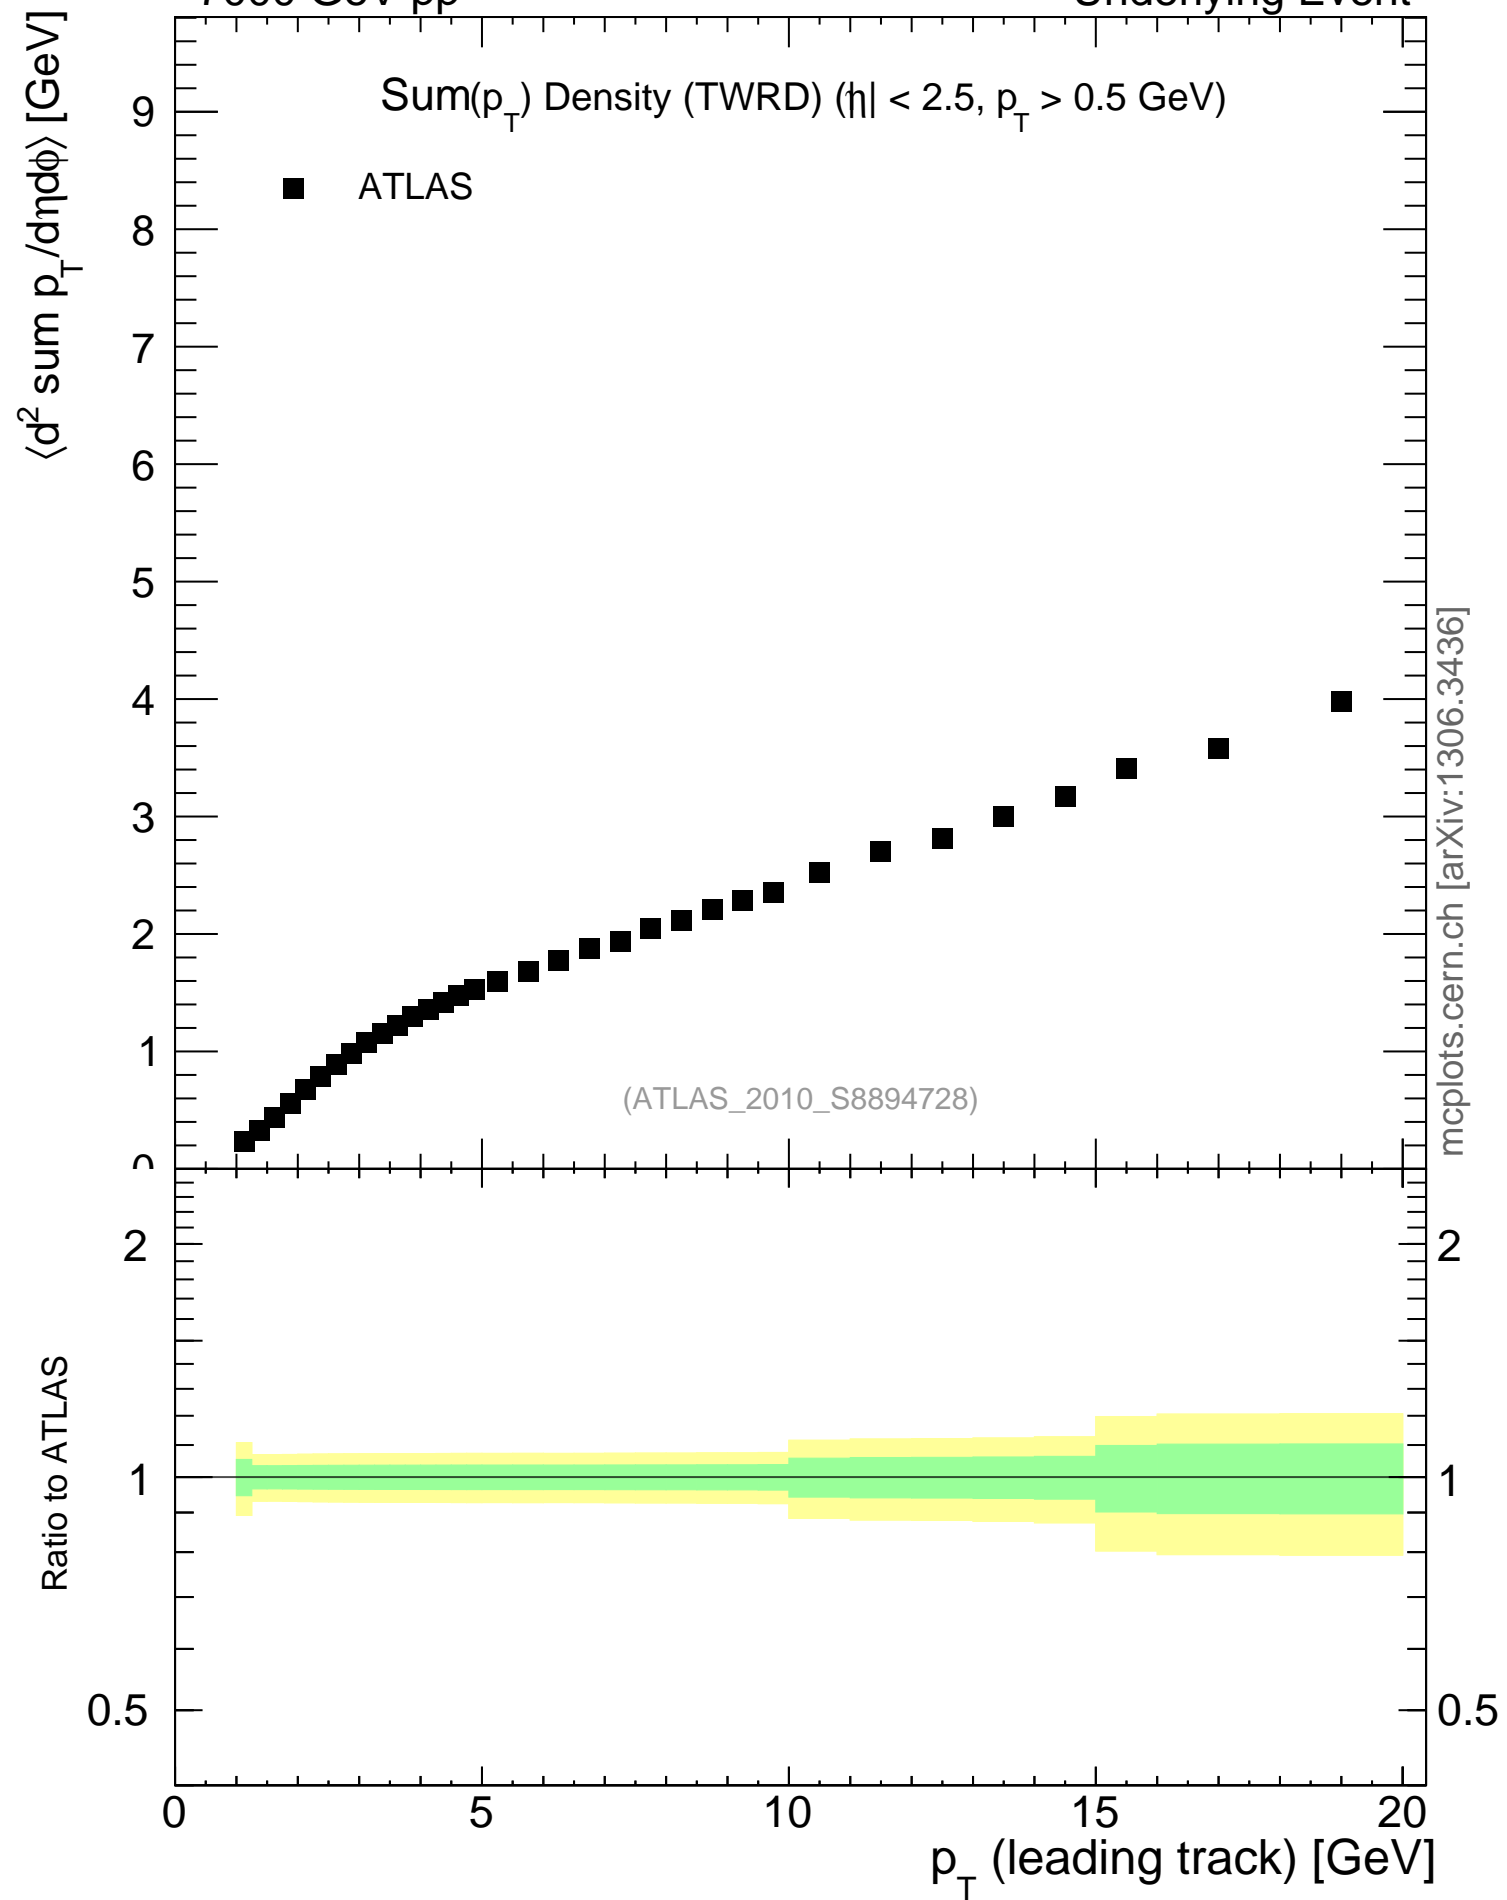

7000 GeV pp

Underlying Event

mcplots.cern.ch [arXiv:1306.3436]