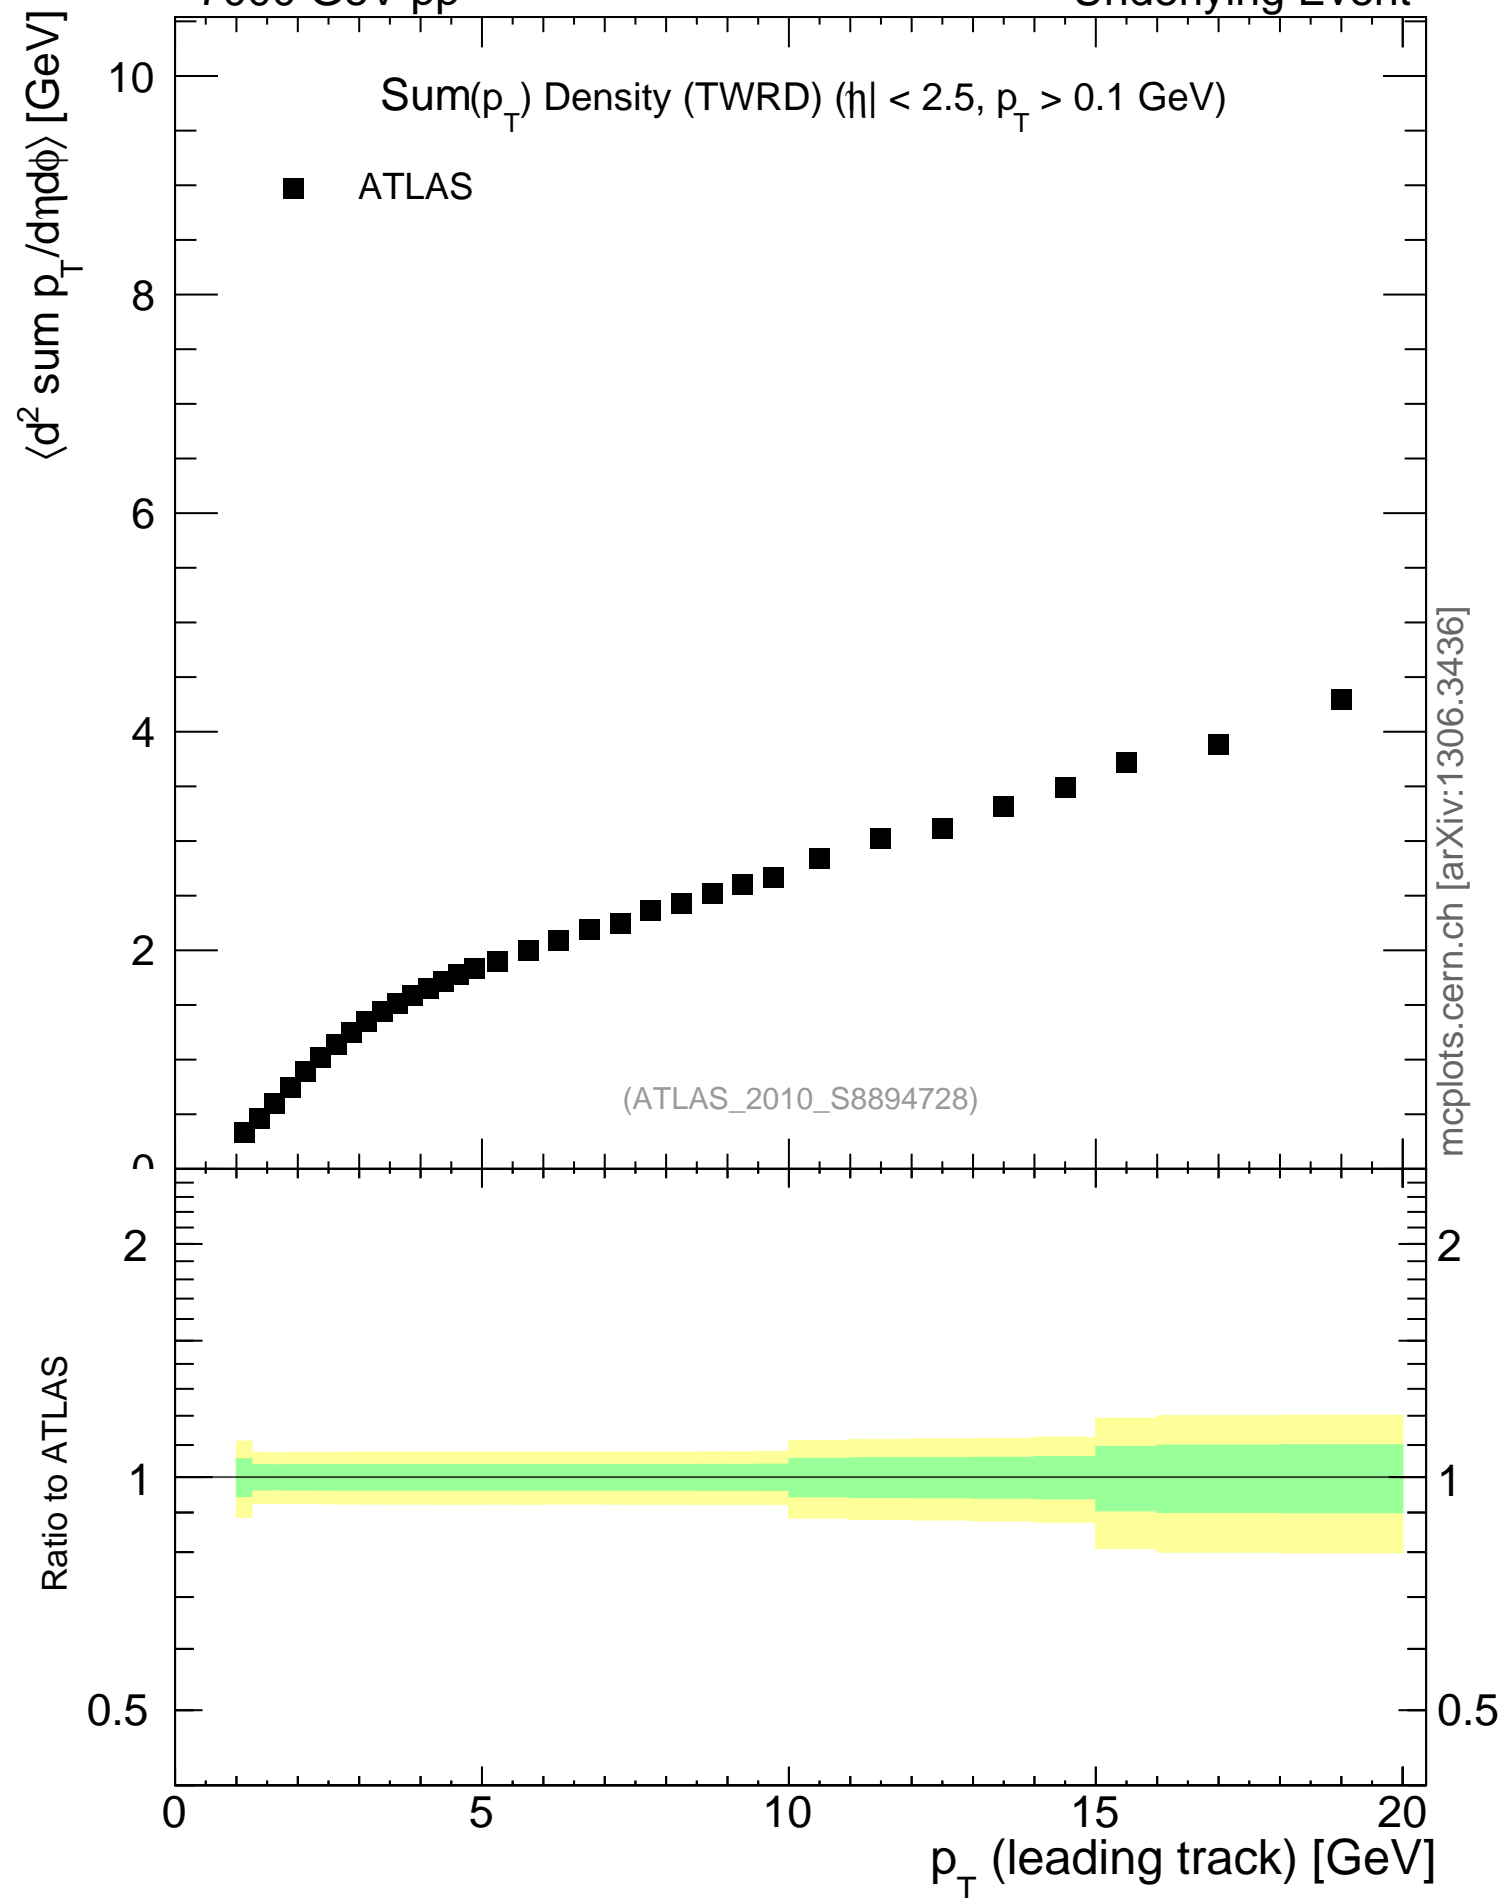

7000 GeV pp

Underlying Event

mcplots.cern.ch [arXiv:1306.3436]