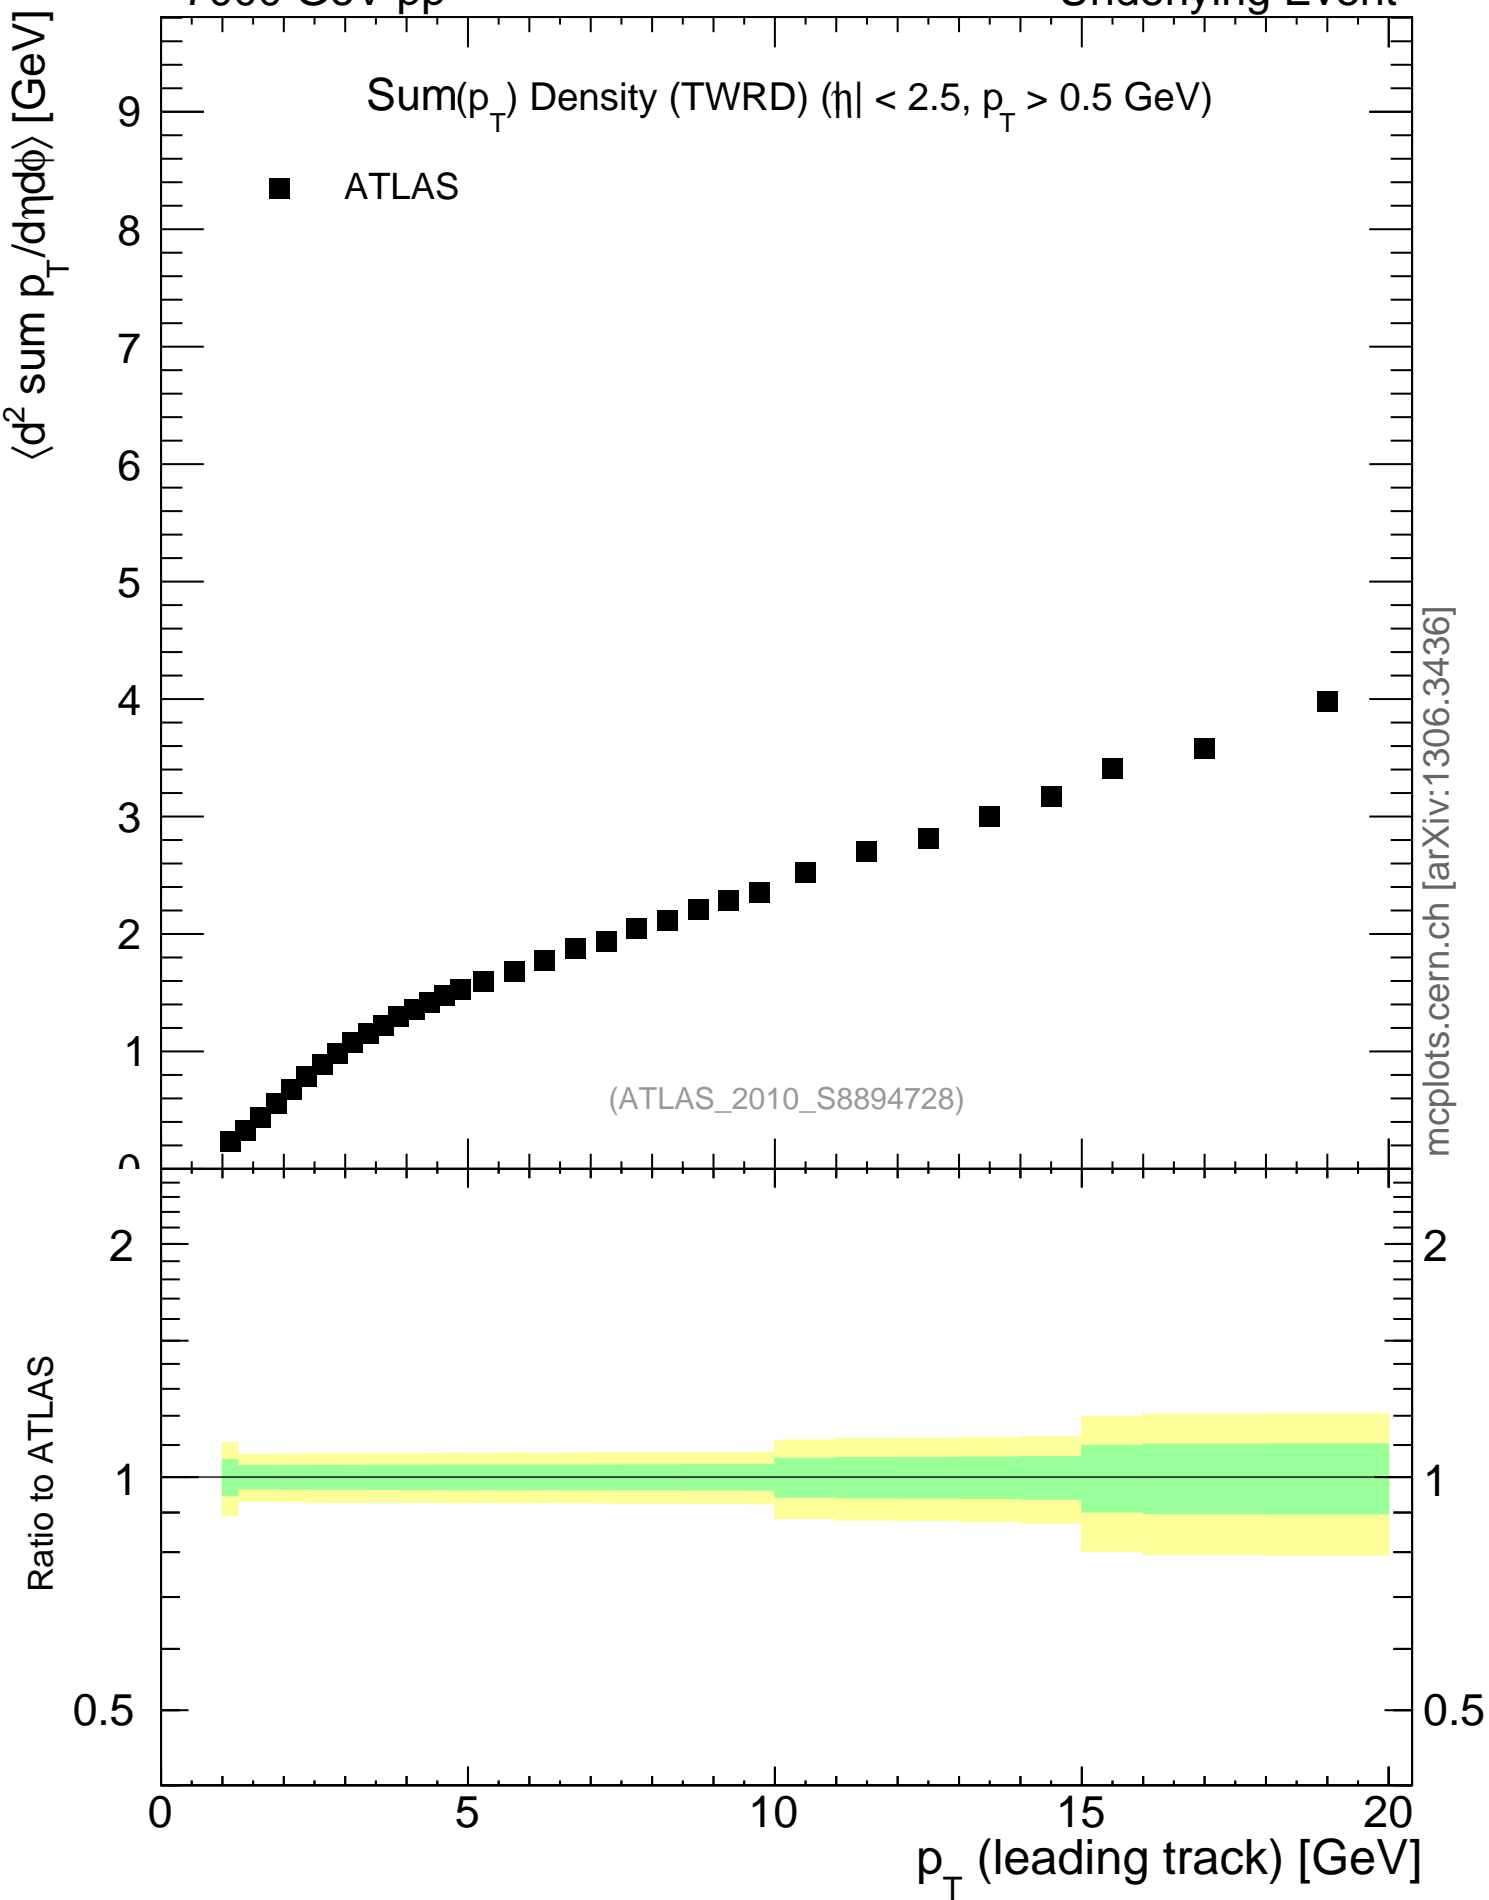

7000 GeV pp

Underlying Event

mcplots.cern.ch [arXiv:1306.3436]