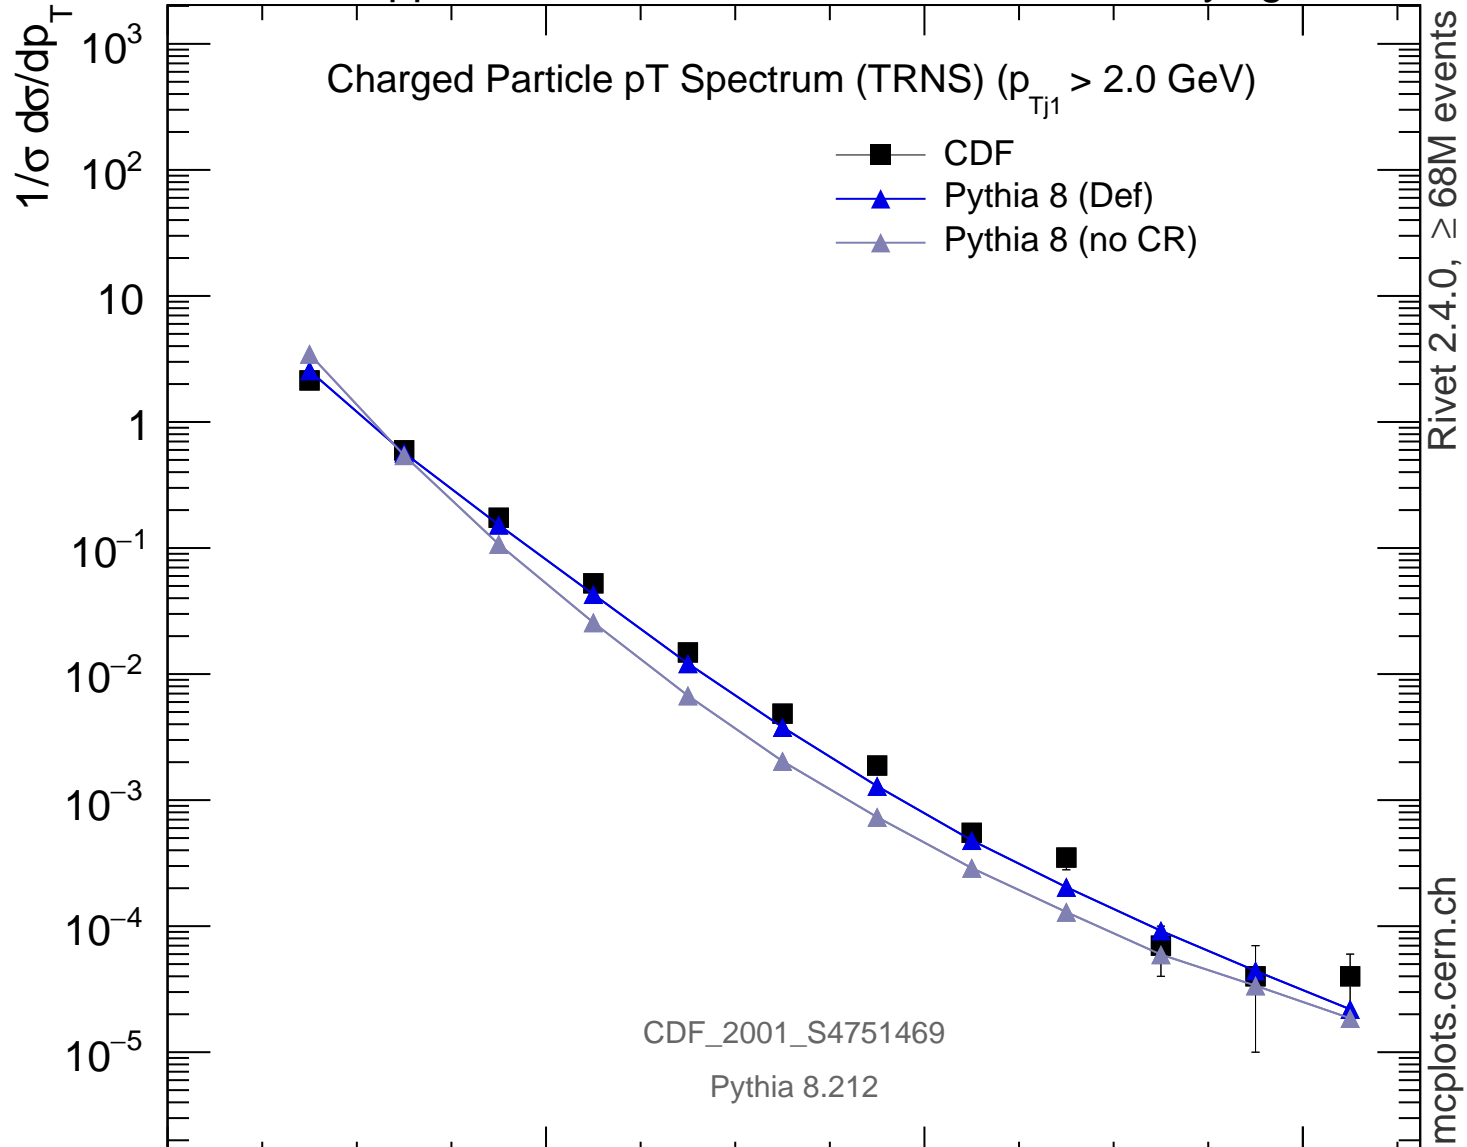

1800 GeV ppbar

Underlying Event

Rivet 2.4.0, $\geq 68\text{M}$ events

mcplots.cern.ch