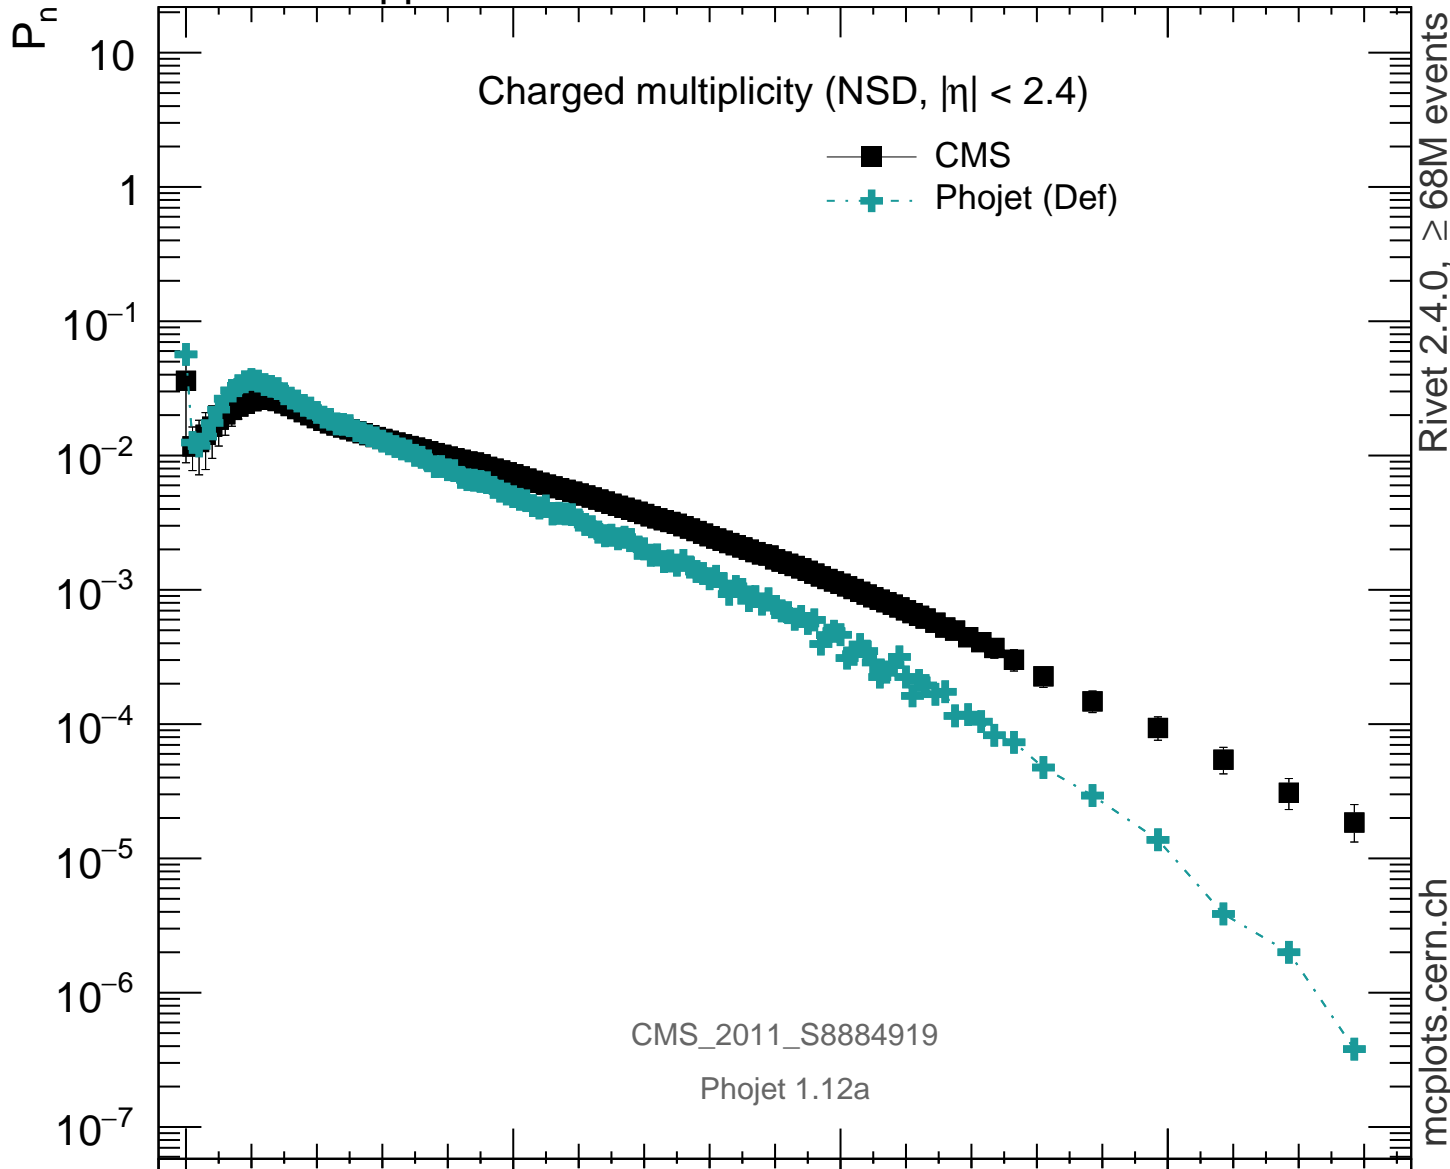

7000 GeV pp

Soft QCD

Rivet 2.4.0, $\geq 68M$ events
mcplots.cern.ch

n