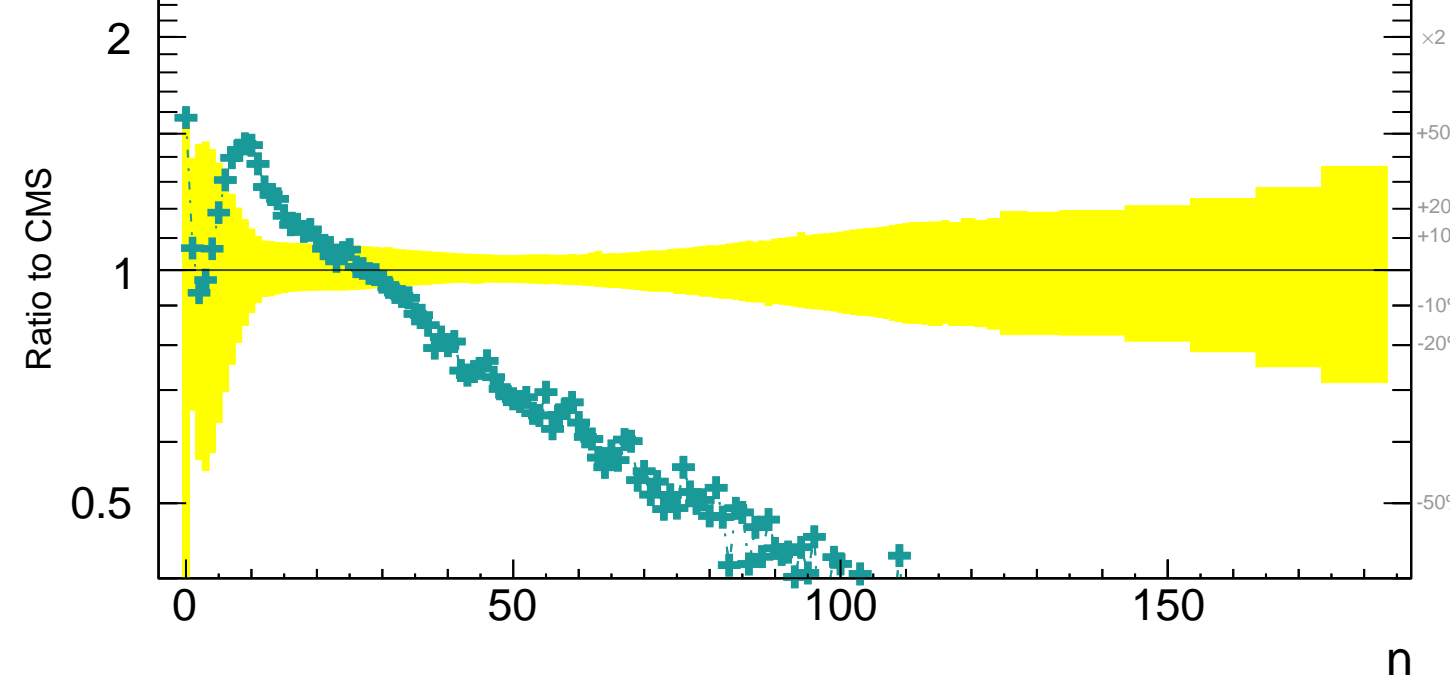

7000 GeV pp

Soft QCD

Rivet 2.4.0, $\geq 68M$ events
mcplots.cern.ch

n