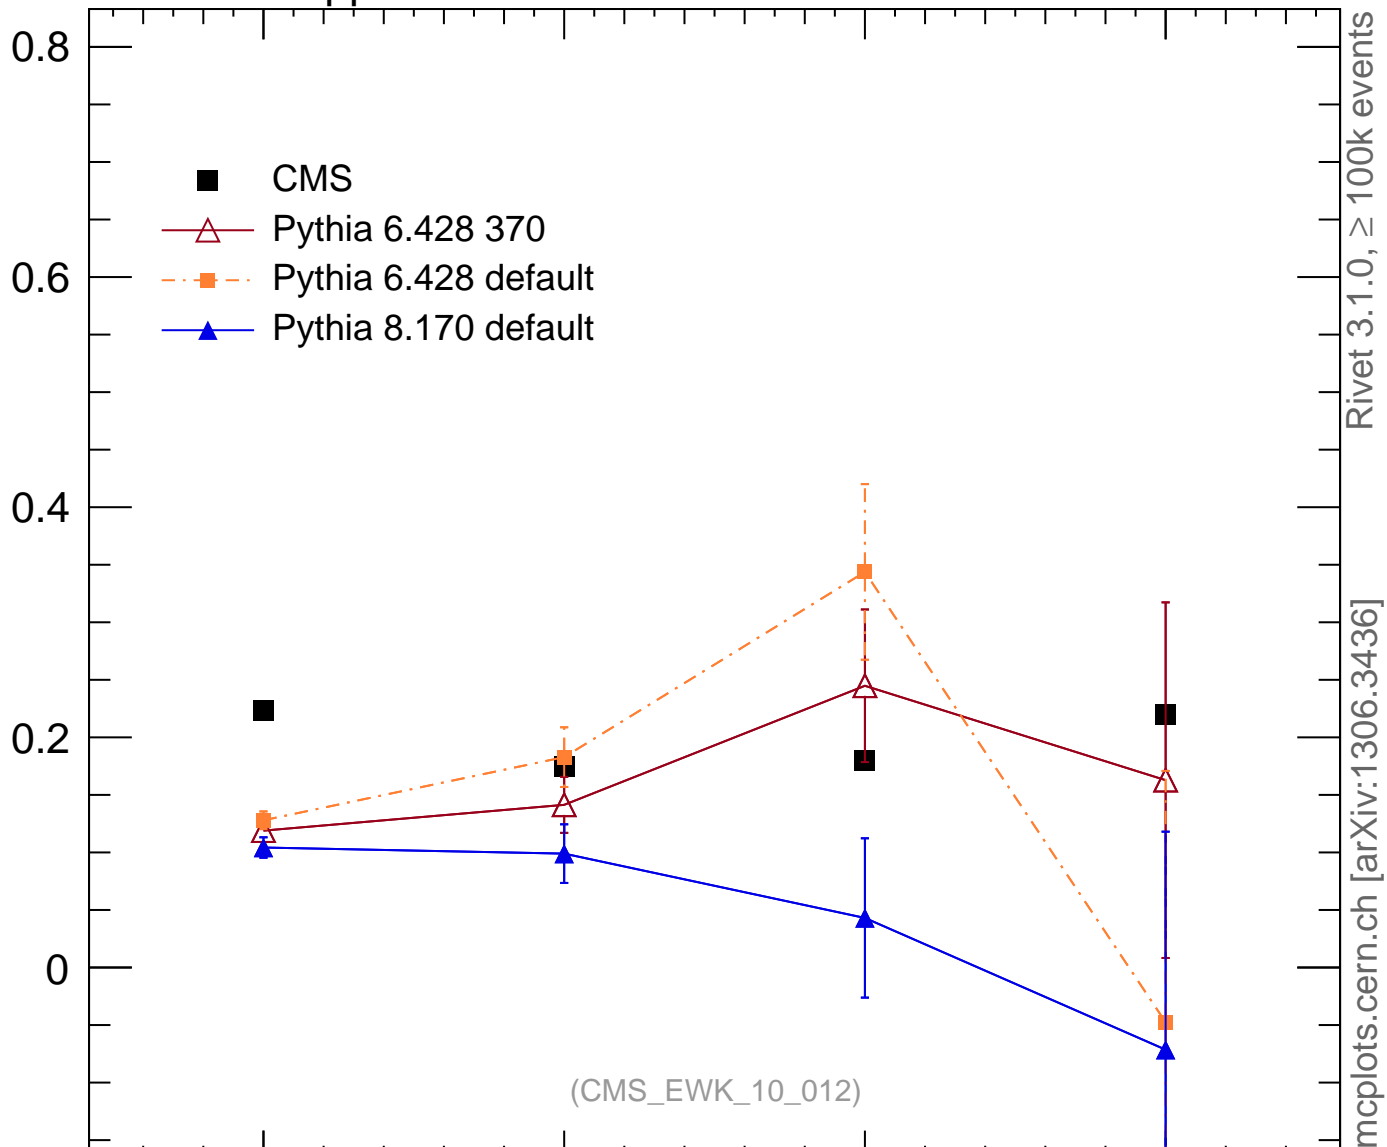

7000 GeV pp

W

Charge asymmetry

Rivet 3.1.0, ≥ 100k events

mcplots.cern.ch [arXiv:1306.3436]

Ratio to CMS