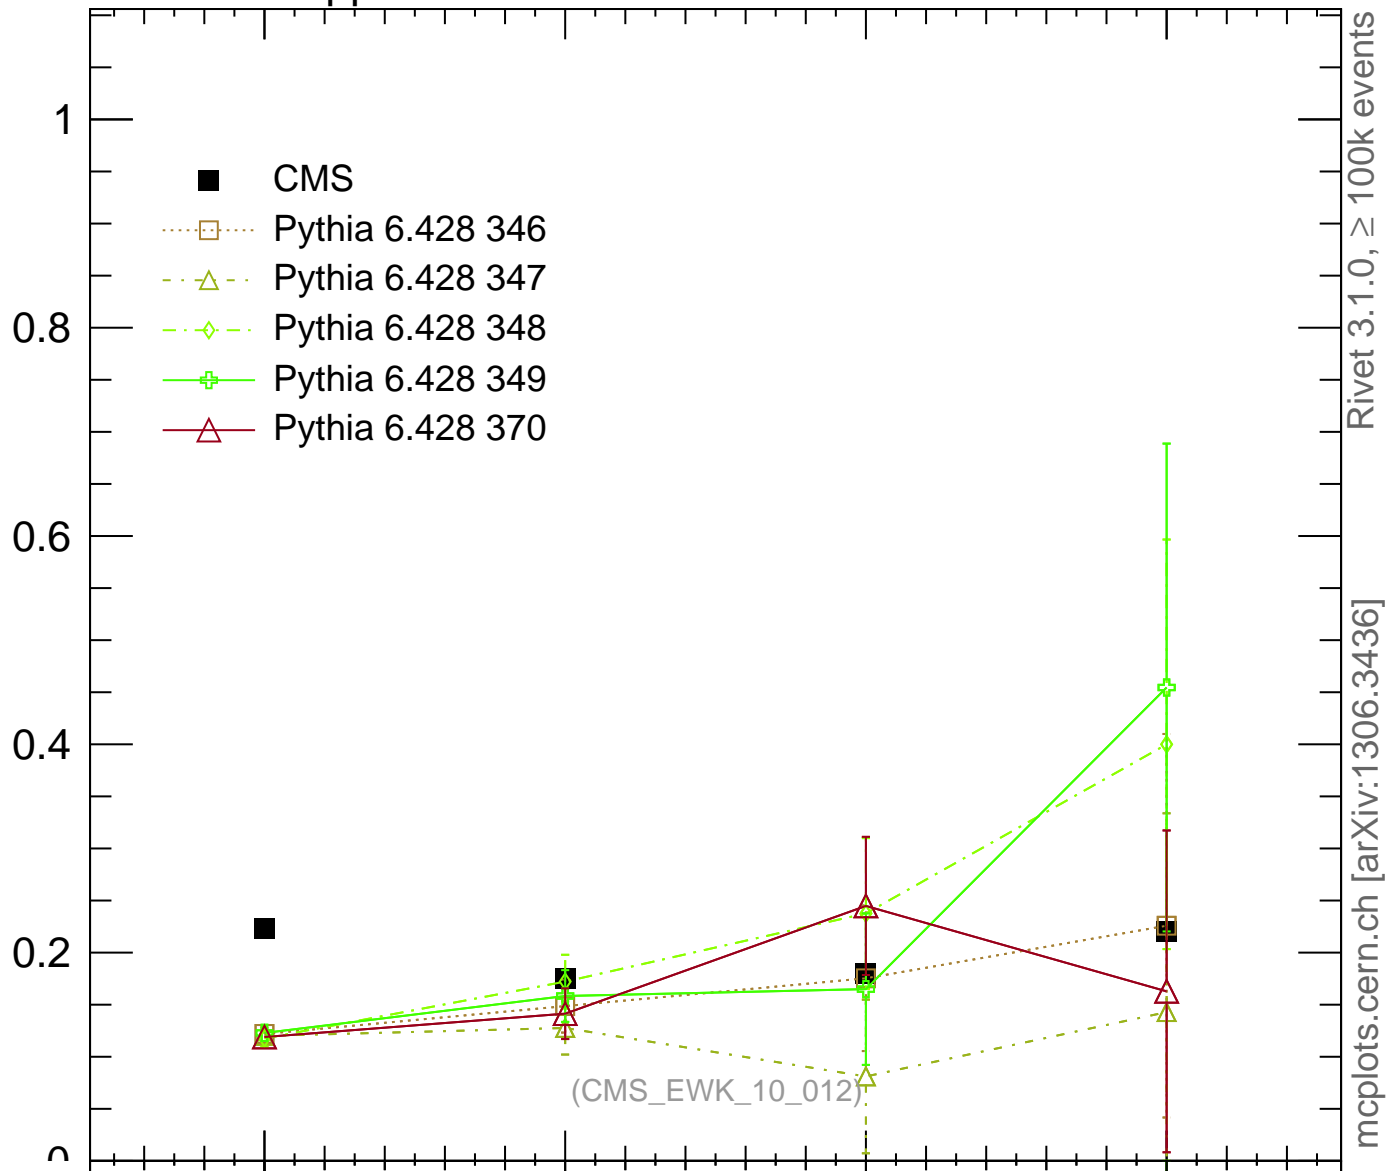

7000 GeV pp

W

Charge asymmetry

Rivet 3.1.0, ≥ 100k events

mcplots.cern.ch [arXiv:1306.3436]

Ratio to CMS