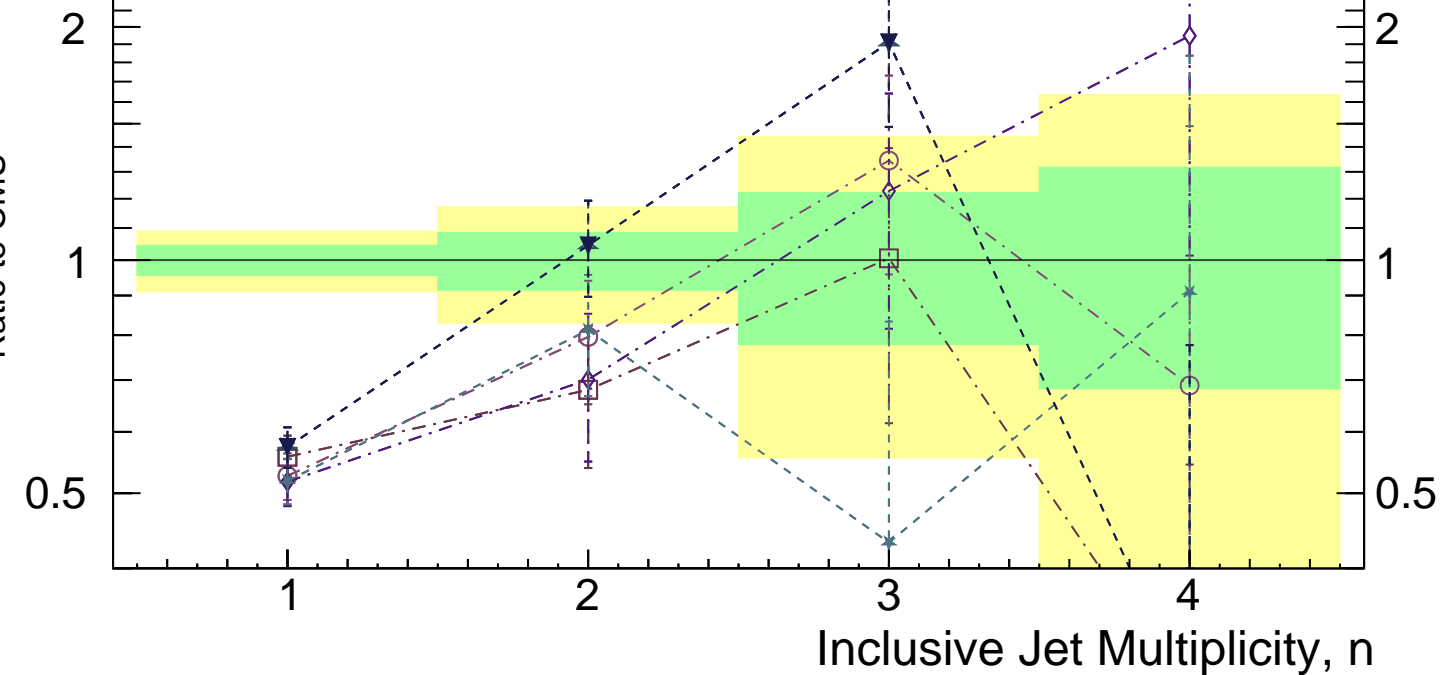

7000 GeV pp

W

Charge asymmetry

- CMS
- Pythia 6.428 390
- Pythia 6.428 391
- ◇ Pythia 6.428 392
- ★ Pythia 6.428 396
- ☆ Pythia 6.428 397
- ▼ Pythia 6.428 398

Rivet 3.1.0, ≥ 100k events
mcplots.cern.ch [arXiv:1306.3436]

Ratio to CMS

Inclusive Jet Multiplicity, n