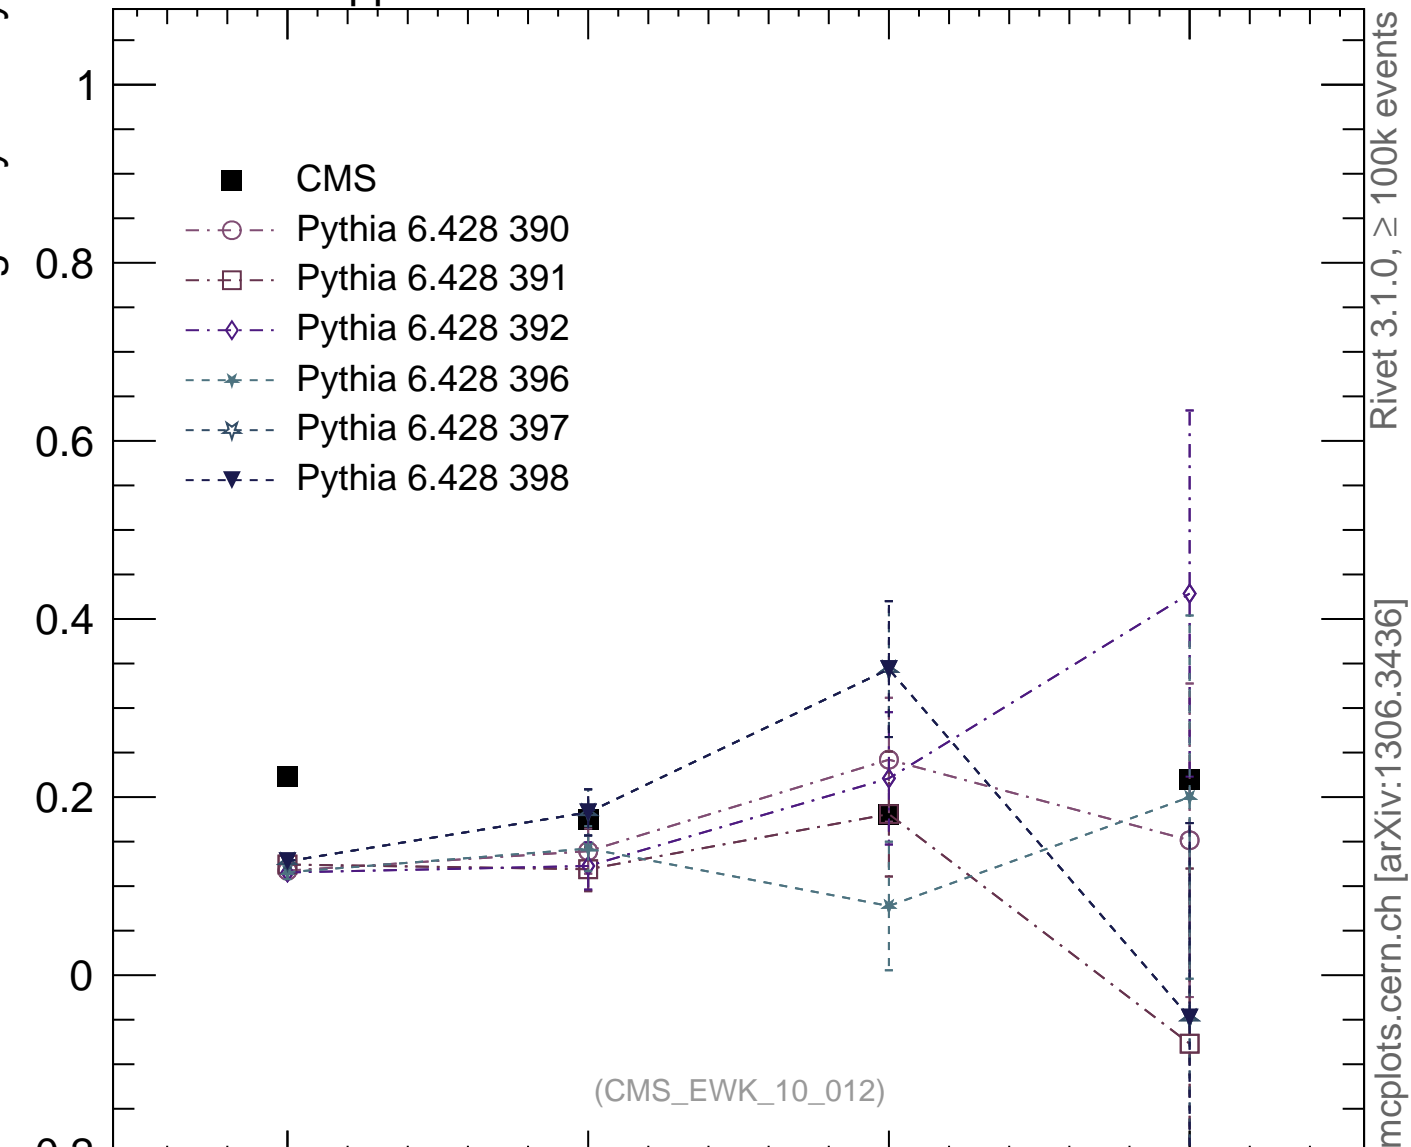

7000 GeV pp

W

Charge asymmetry

- CMS
- Pythia 6.428 390
- Pythia 6.428 391
- ◇ Pythia 6.428 392
- ★ Pythia 6.428 396
- ☆ Pythia 6.428 397
- ▼ Pythia 6.428 398

Rivet 3.1.0, ≥ 100k events
mcplots.cern.ch [arXiv:1306.3436]

Ratio to CMS

Inclusive Jet Multiplicity, n