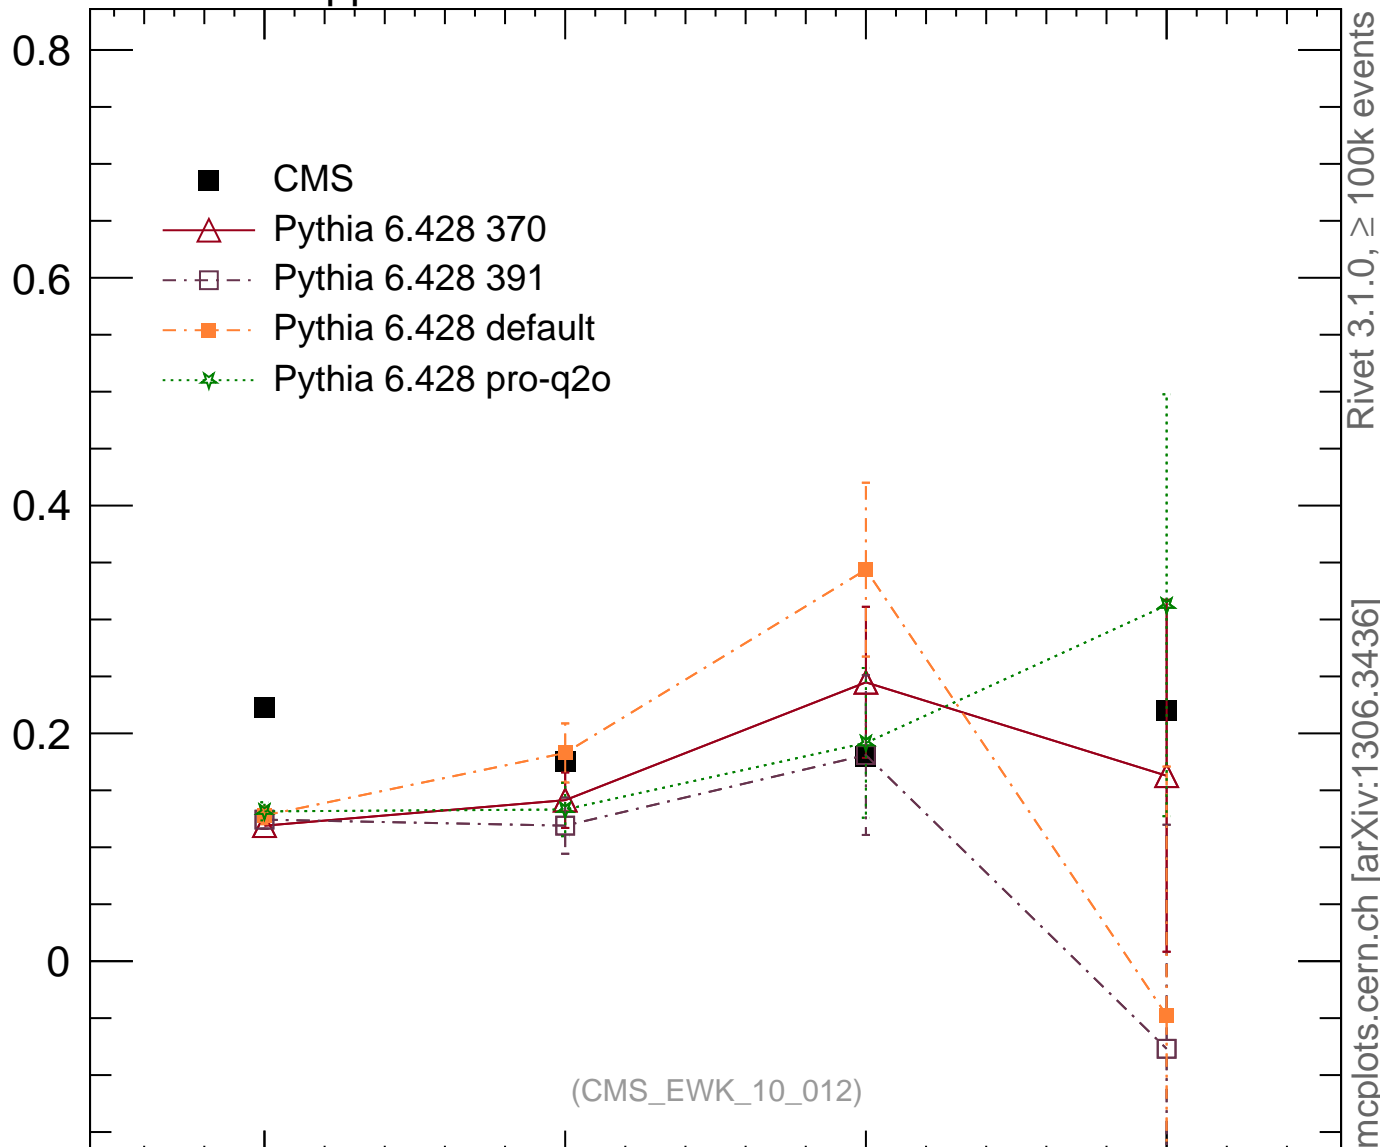

7000 GeV pp

W

Charge asymmetry

Rivet 3.1.0, ≥ 100k events

mcplots.cern.ch [arXiv:1306.3436]

Ratio to CMS