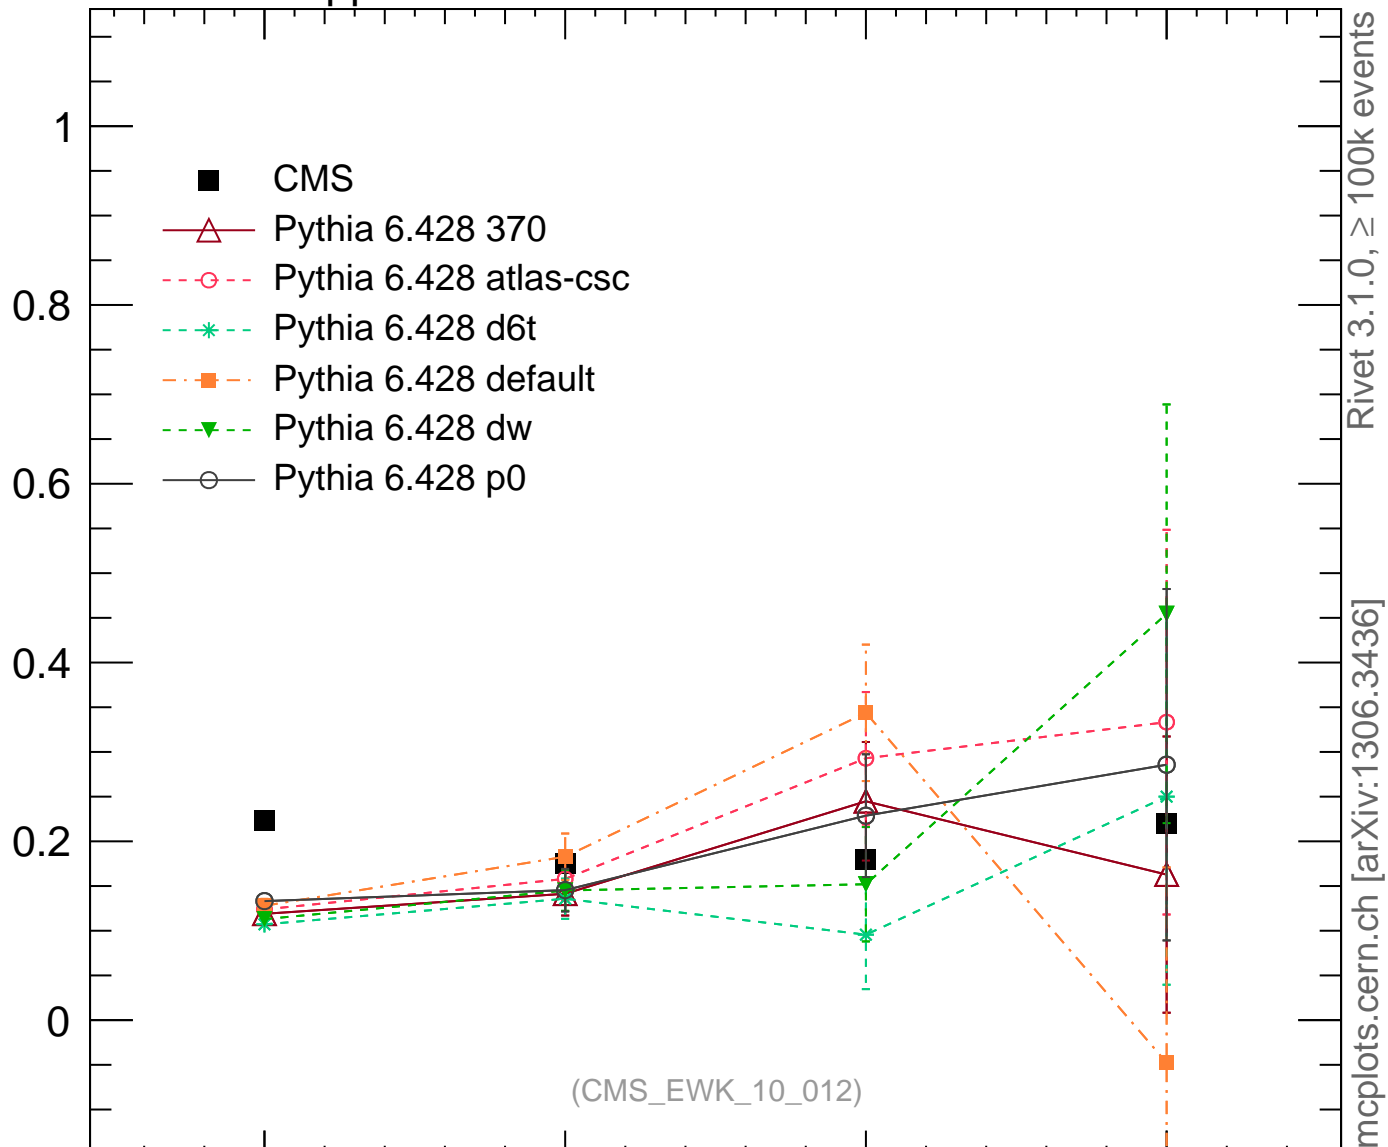

Charge asymmetry

Rivet 3.1.0, ≥ 100k events

Ratio to CMS