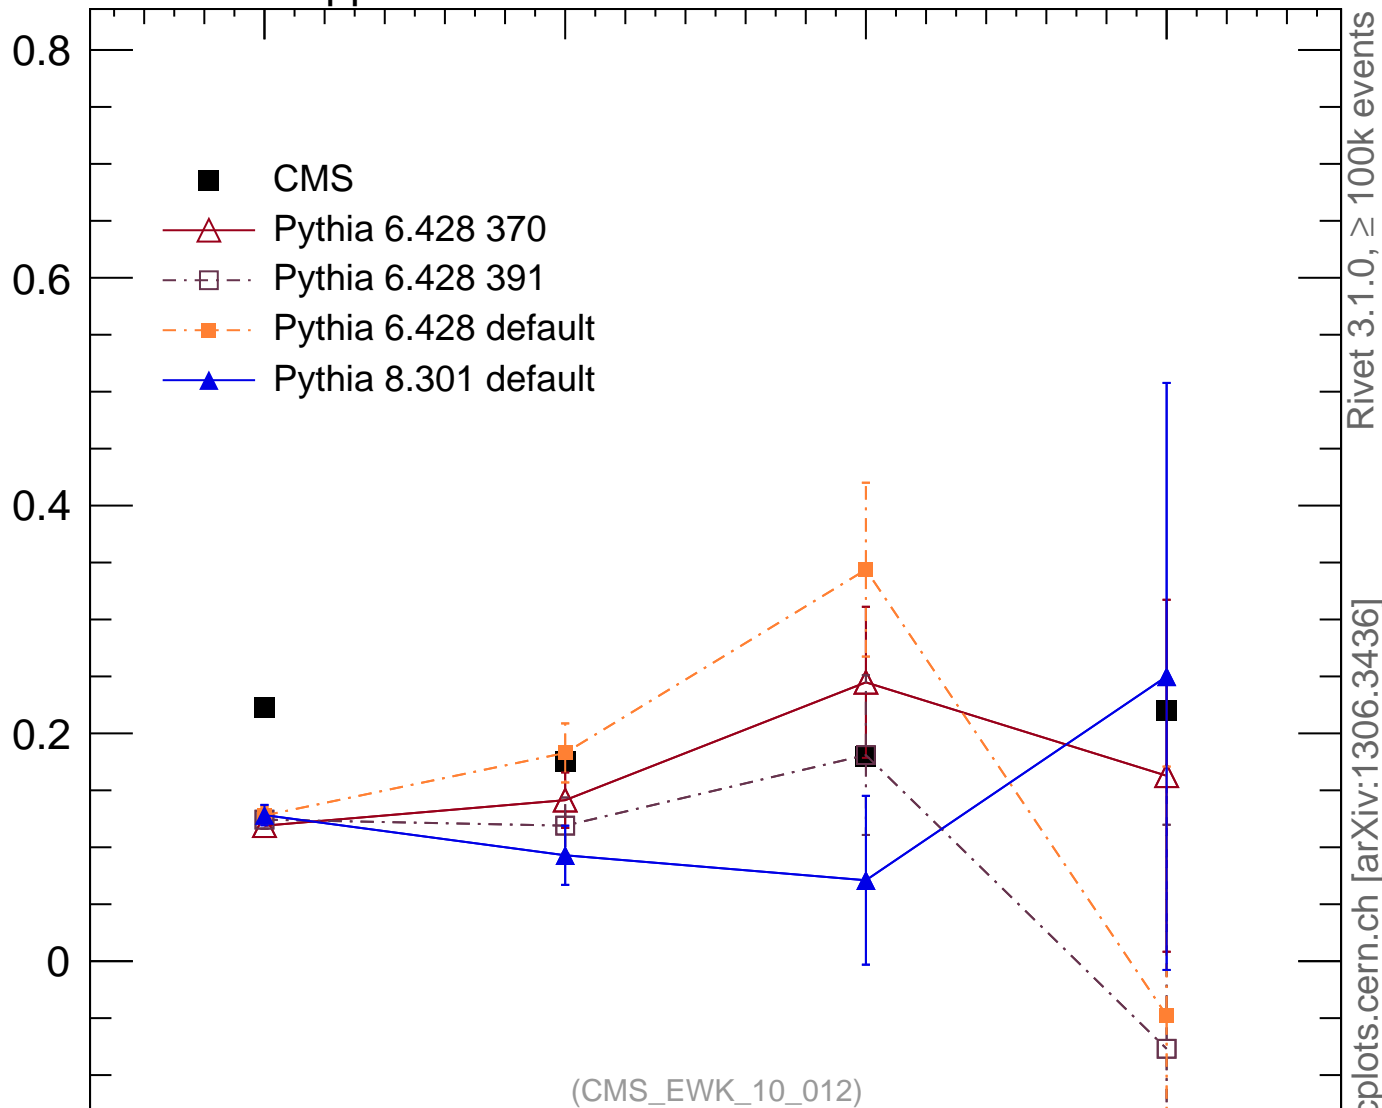

7000 GeV pp

W

Charge asymmetry

Rivet 3.1.0, ≥ 100k events

mcplots.cern.ch [arXiv:1306.3436]

Ratio to CMS