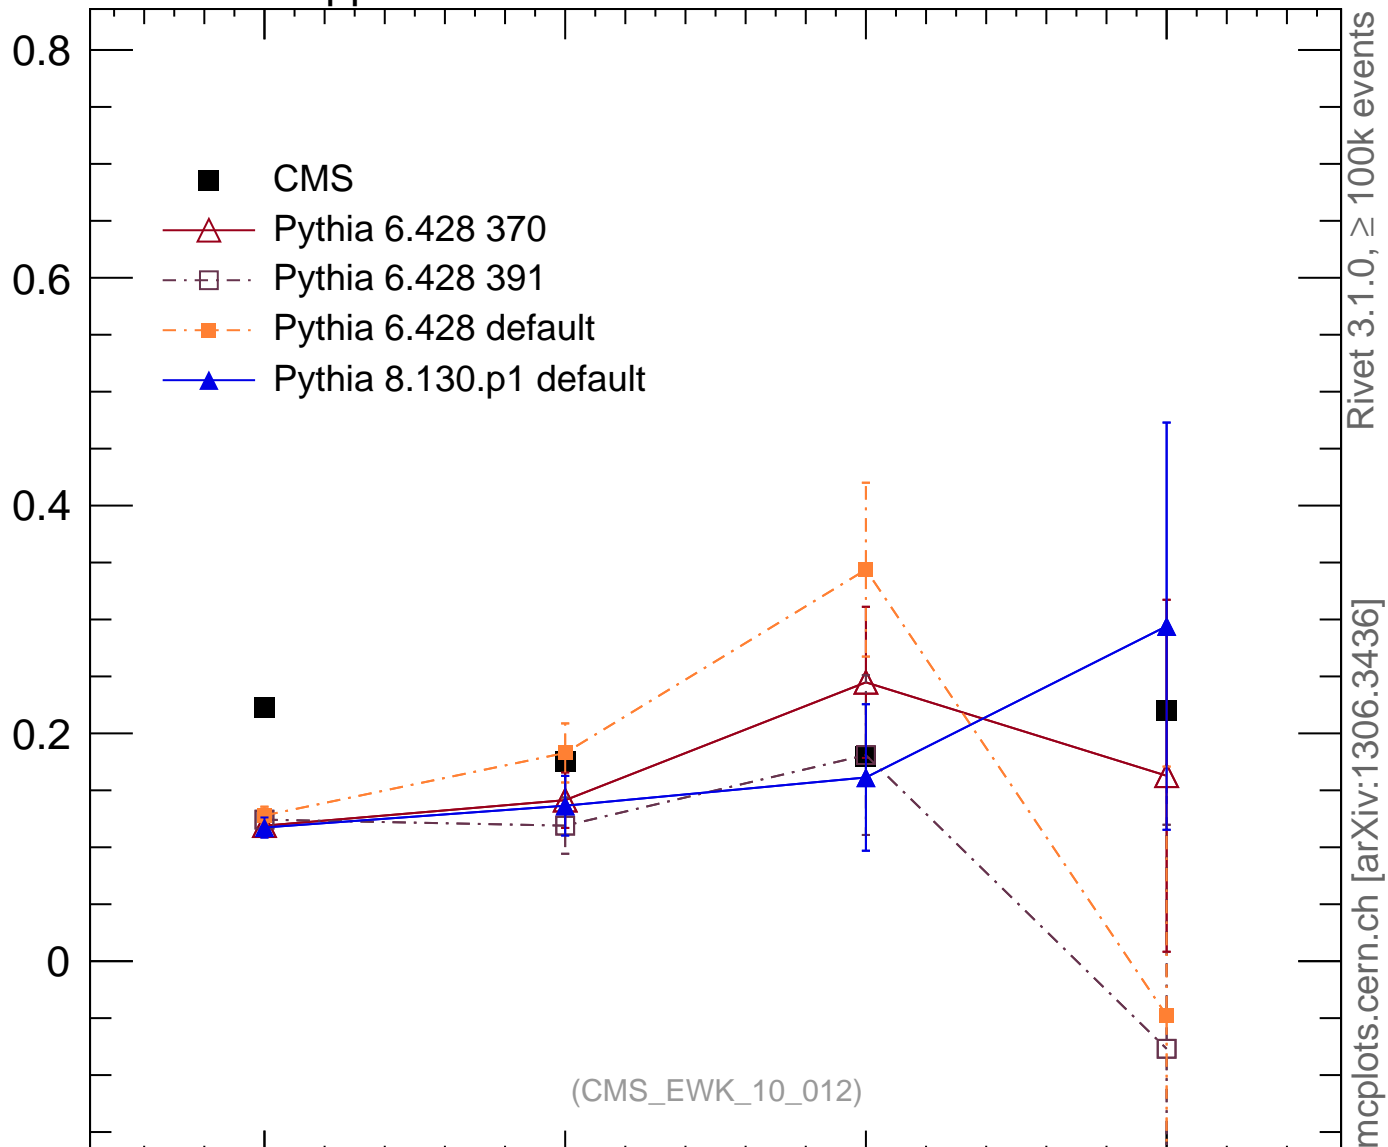

7000 GeV pp

W

Charge asymmetry

Rivet 3.1.0, ≥ 100k events

mcplots.cern.ch [arXiv:1306.3436]

Ratio to CMS