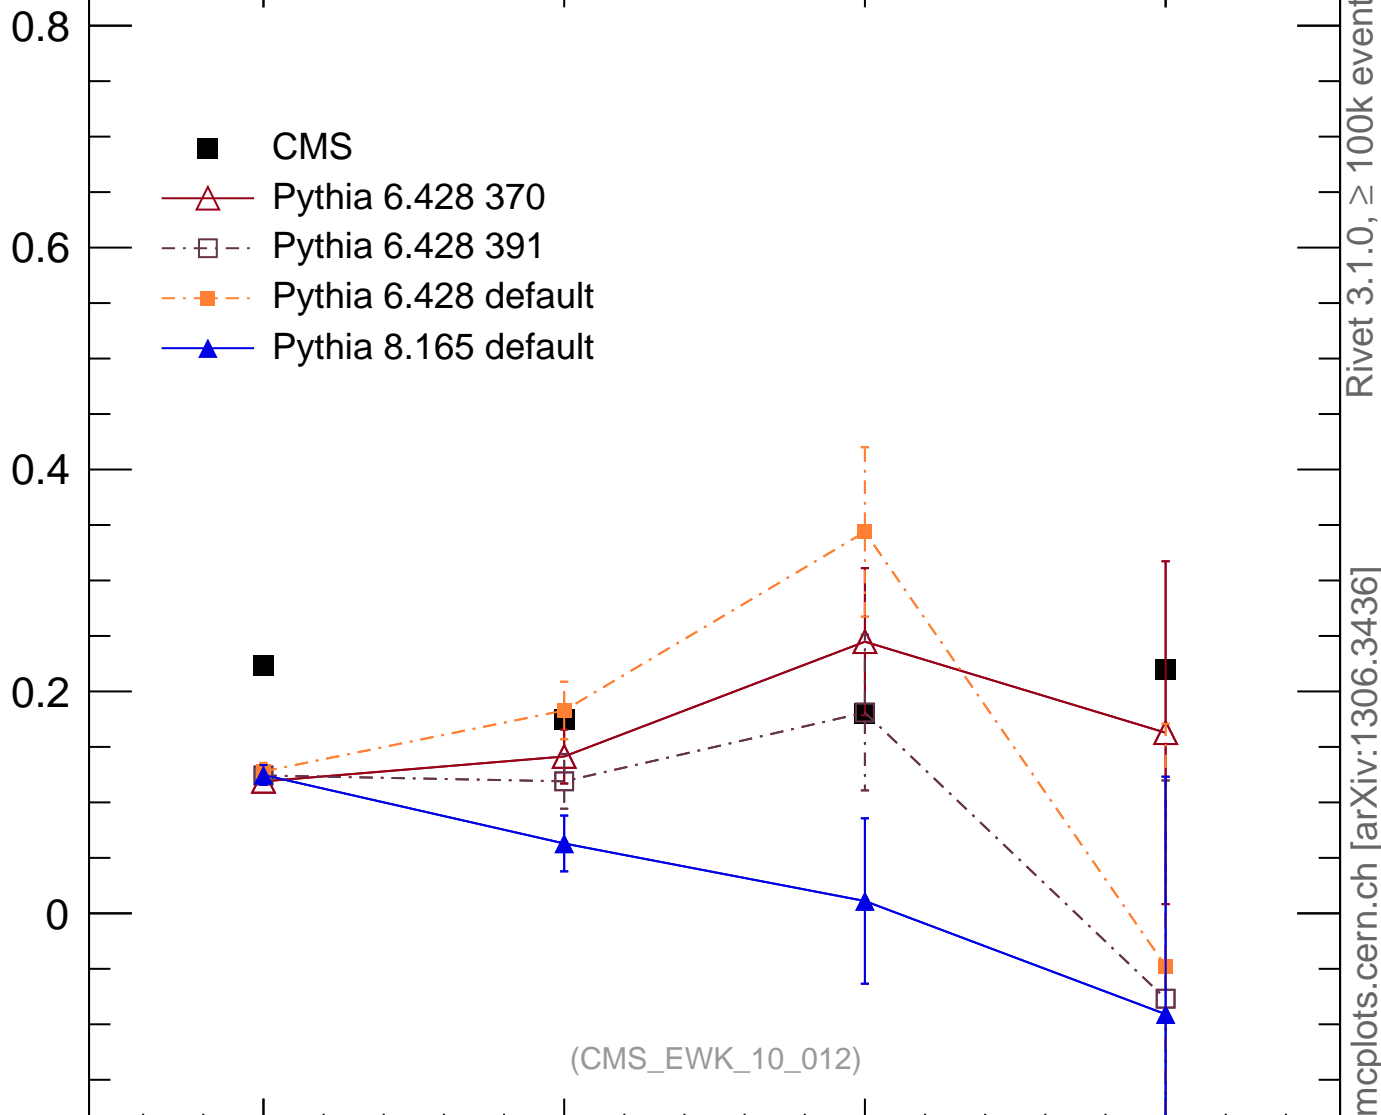

7000 GeV pp

W

Charge asymmetry

Rivet 3.1.0, ≥ 100k events

mcplots.cern.ch [arXiv:1306.3436]

Ratio to CMS