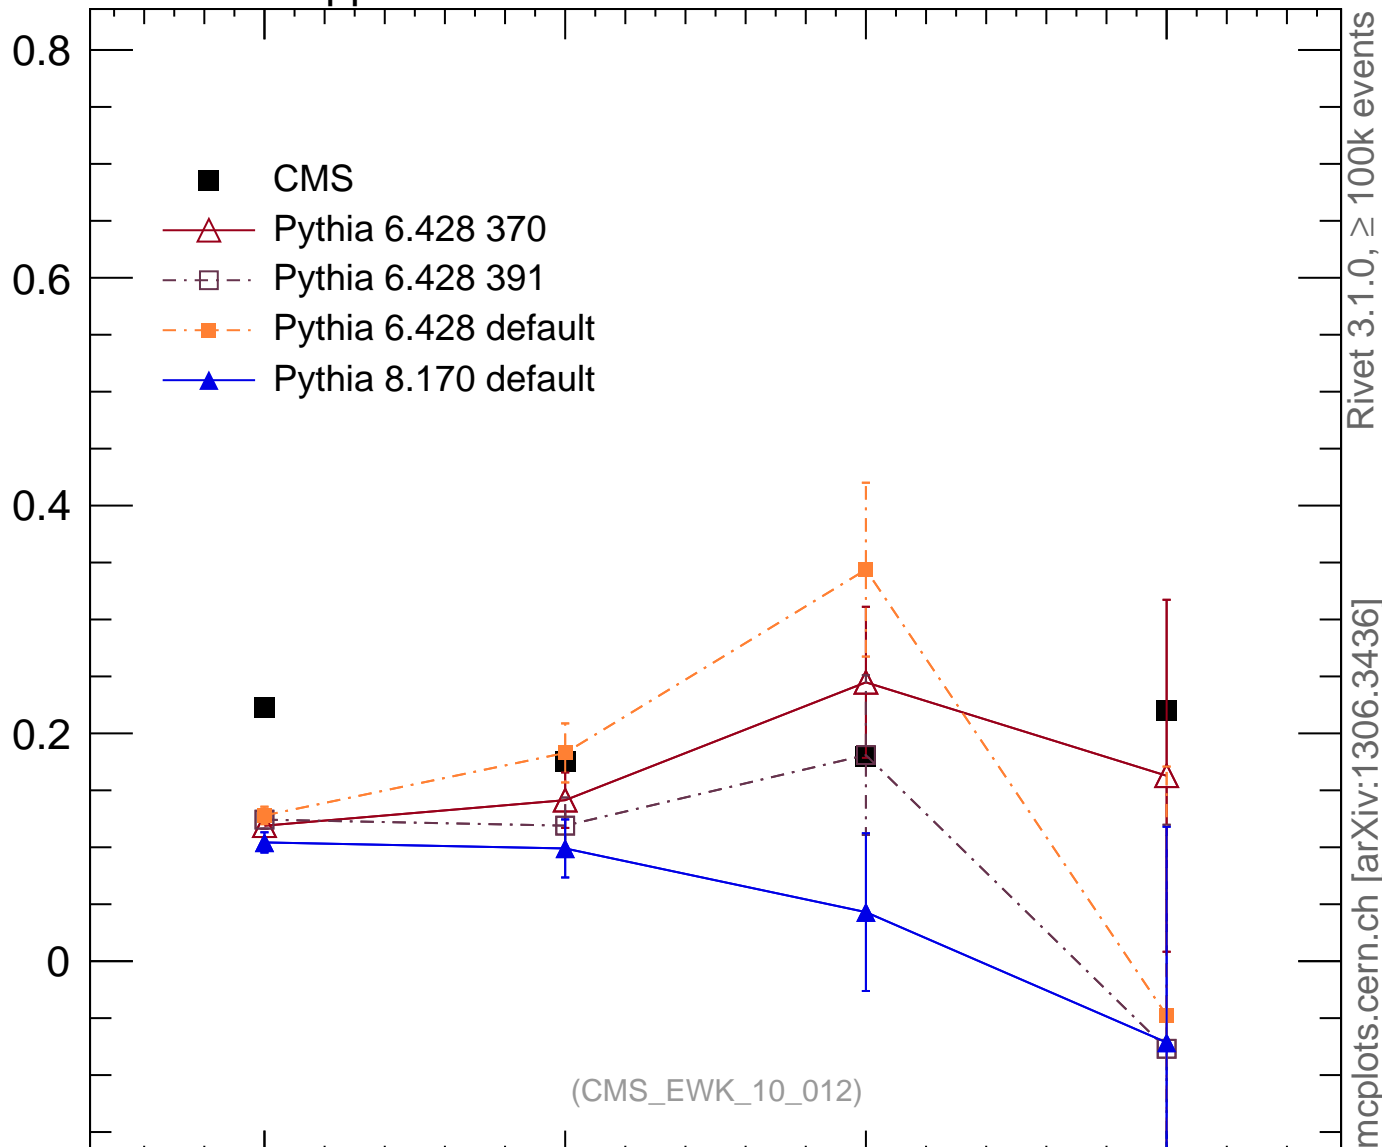

7000 GeV pp

W

Charge asymmetry

Rivet 3.1.0, ≥ 100k events

mcplots.cern.ch [arXiv:1306.3436]

Ratio to CMS