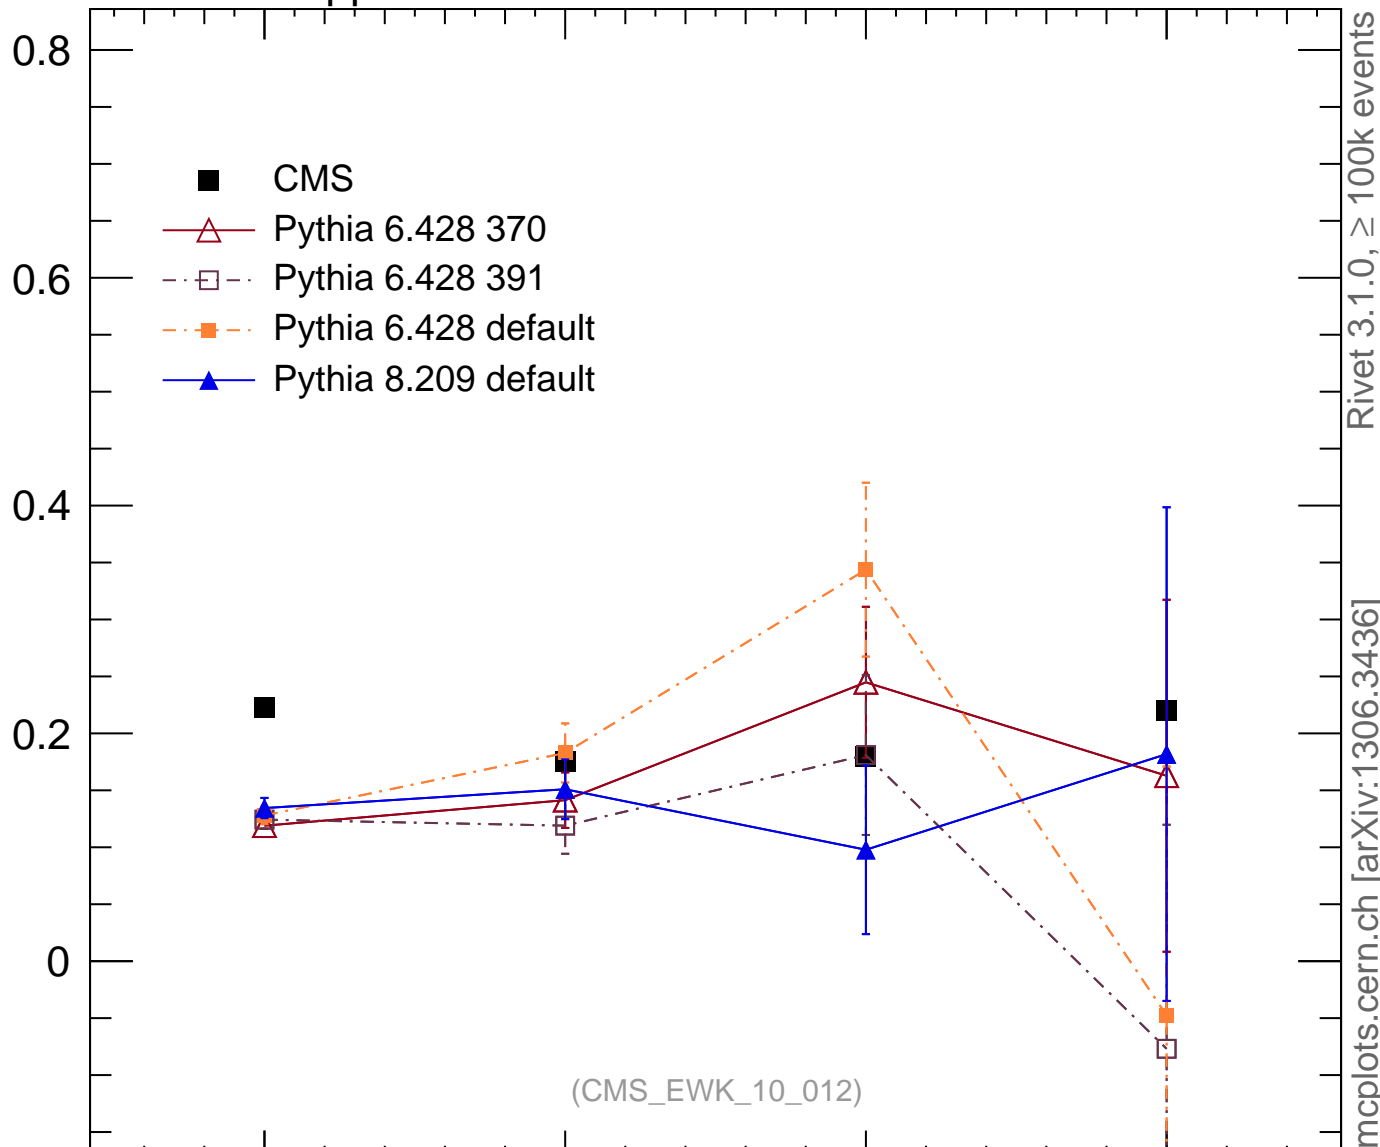

7000 GeV pp

W

Charge asymmetry

Rivet 3.1.0, ≥ 100k events

mcplots.cern.ch [arXiv:1306.3436]

Ratio to CMS