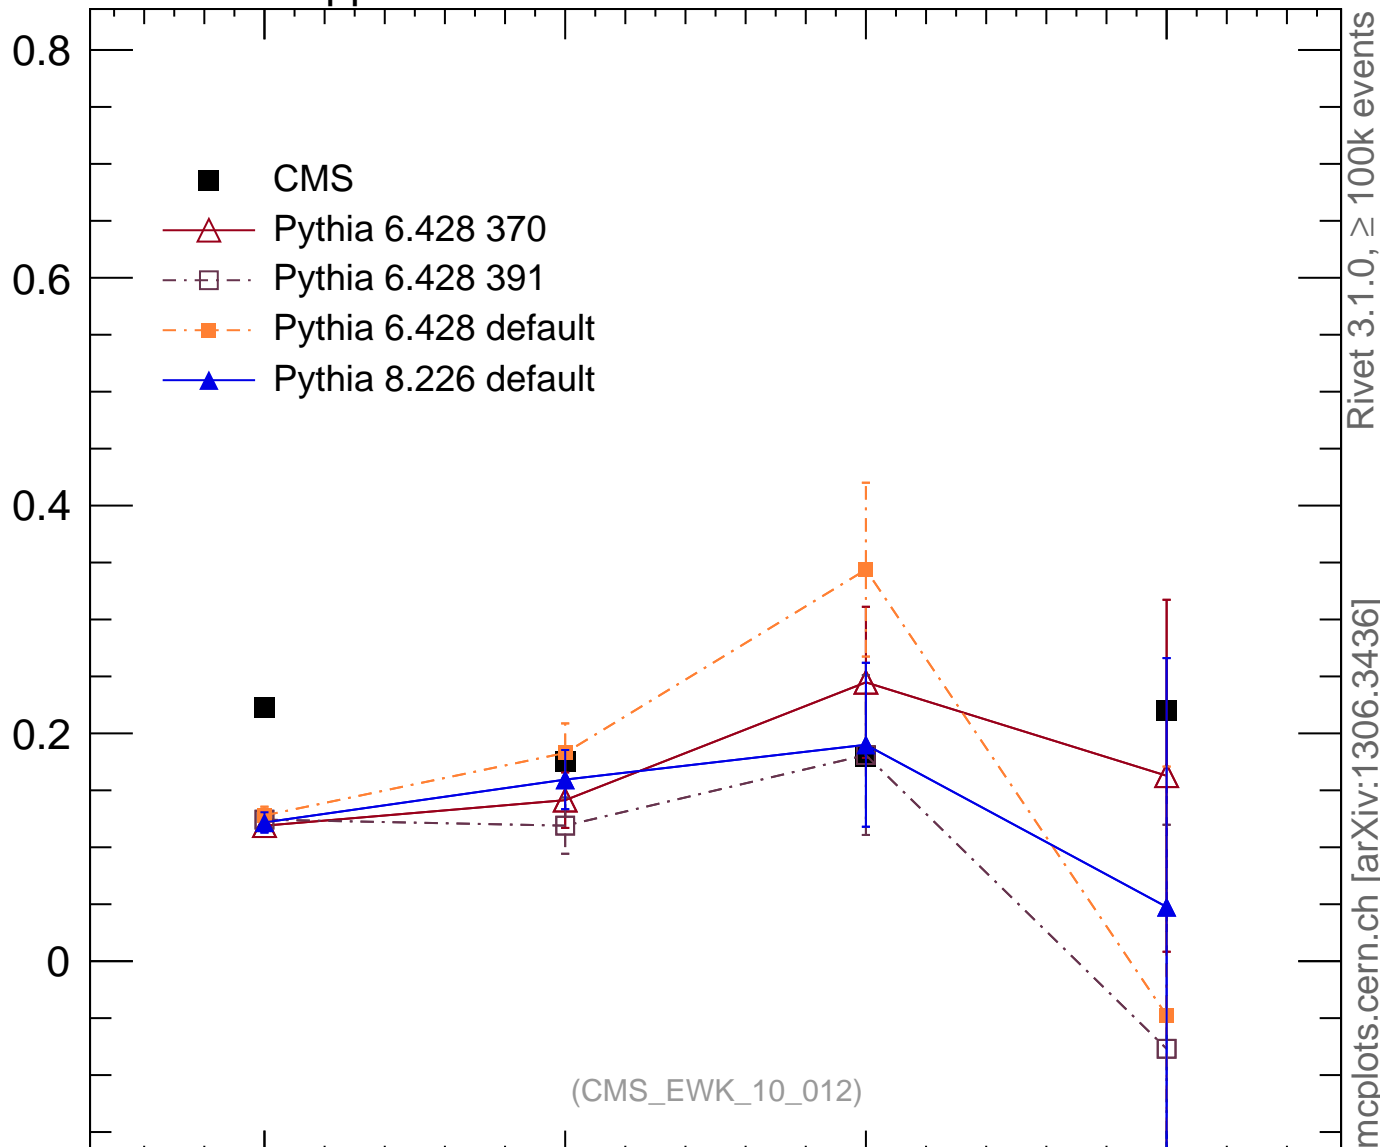

7000 GeV pp

W

Charge asymmetry

Rivet 3.1.0, ≥ 100k events

mcplots.cern.ch [arXiv:1306.3436]

Ratio to CMS