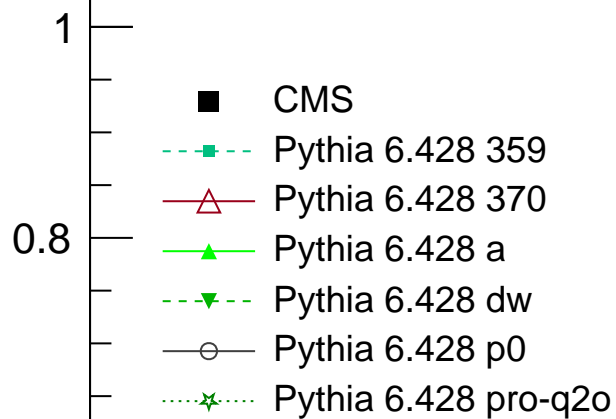

7000 GeV pp

W

Charge asymmetry

Rivet 3.1.0, ≥ 100k events

mcplots.cern.ch [arXiv:1306.3436]

Ratio to CMS