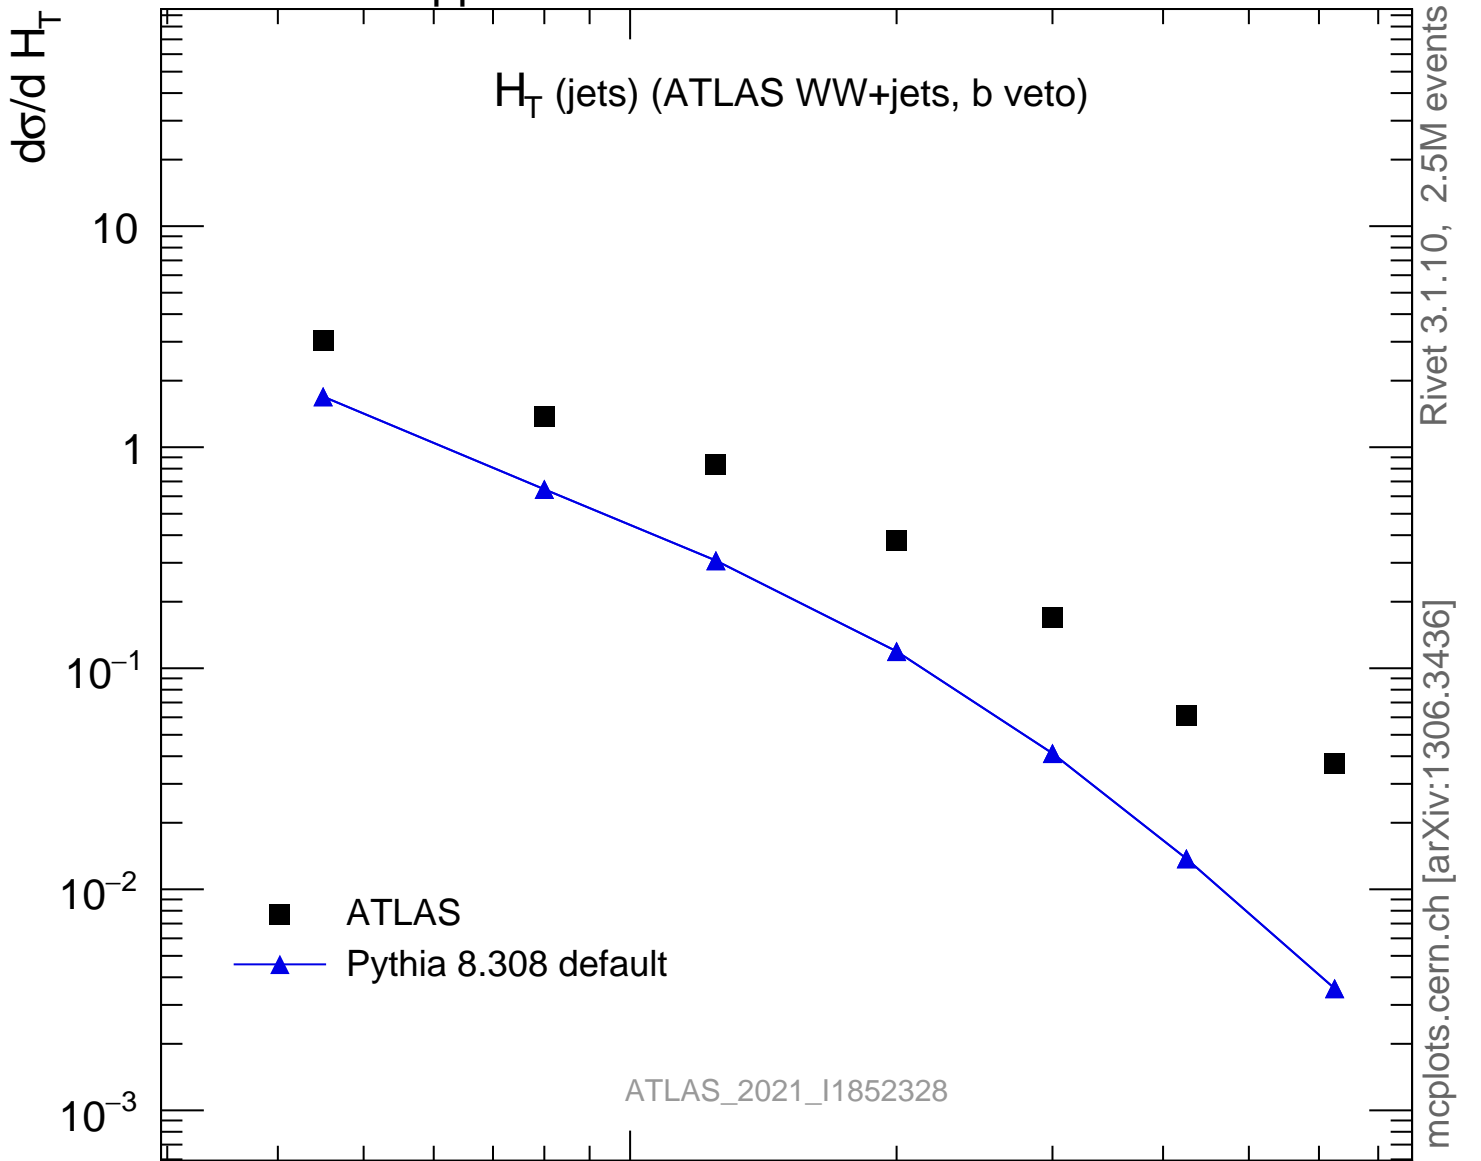

H_T (jets) (ATLAS WW+jets, b veto)

ATLAS_2021_I1852328

Rivet 3.1.10, 2.5M events
mcplots.cern.ch [arXiv:1306.3436]