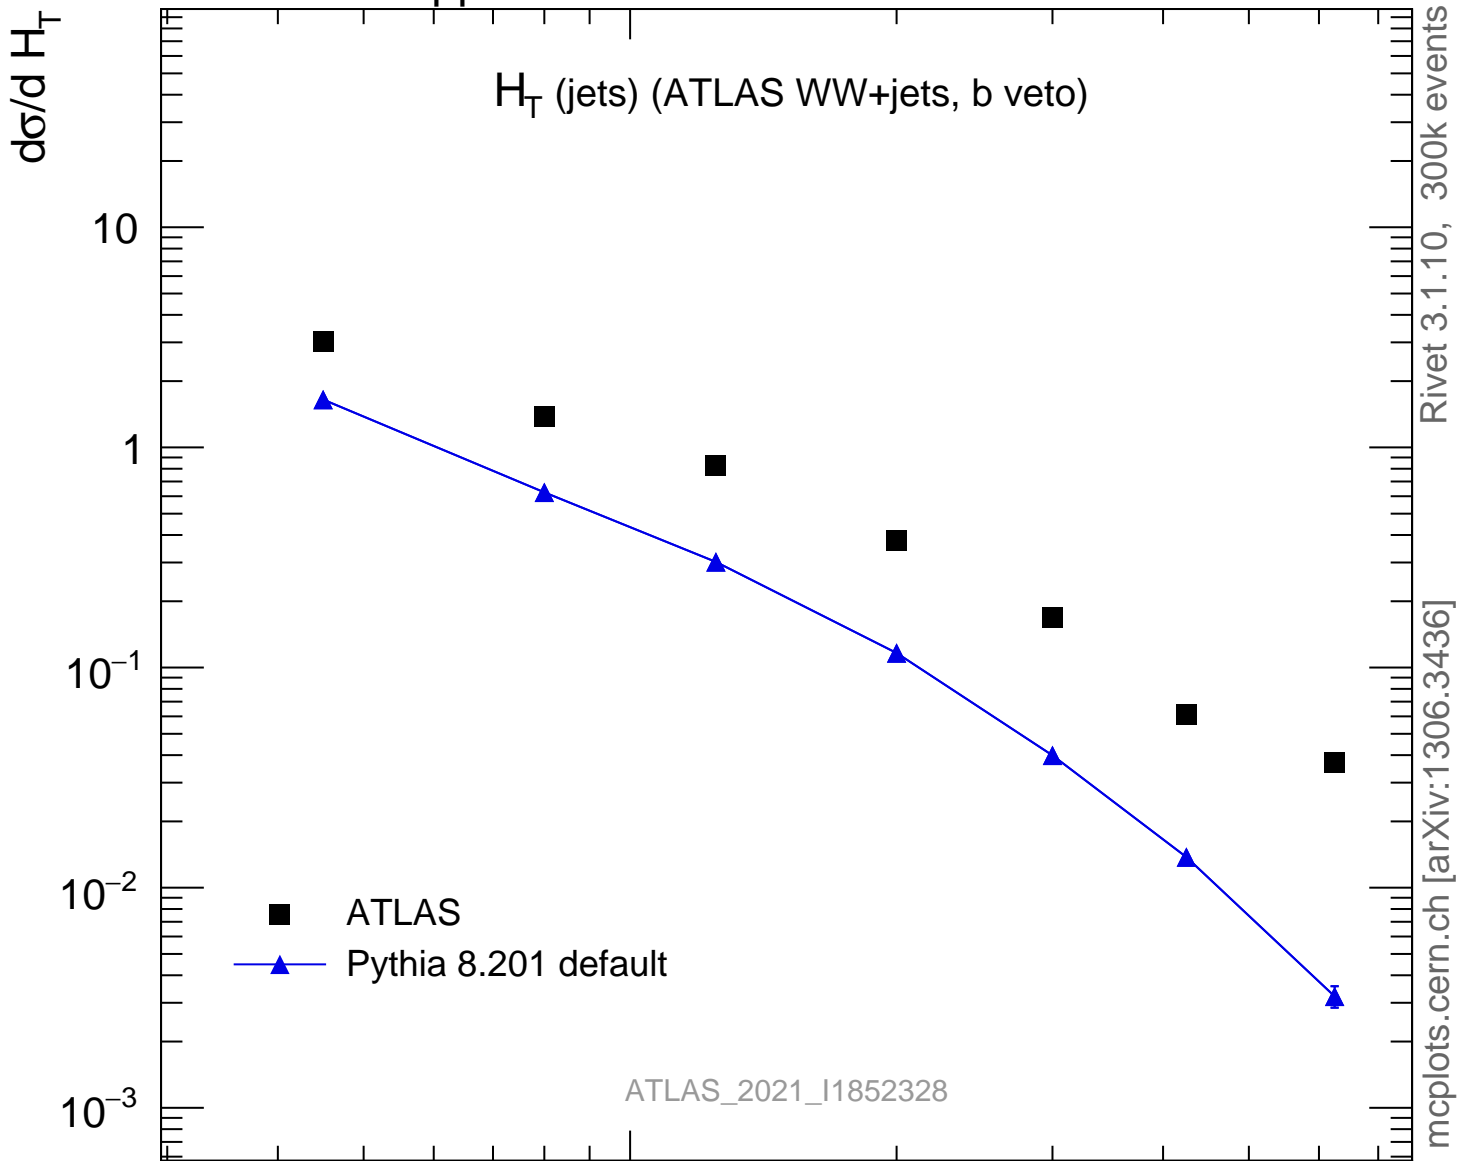

H_T (jets) (ATLAS WW+jets, b veto)

Rivet 3.1.10, 300k events
mcplots.cern.ch [arXiv:1306.3436]

H_T