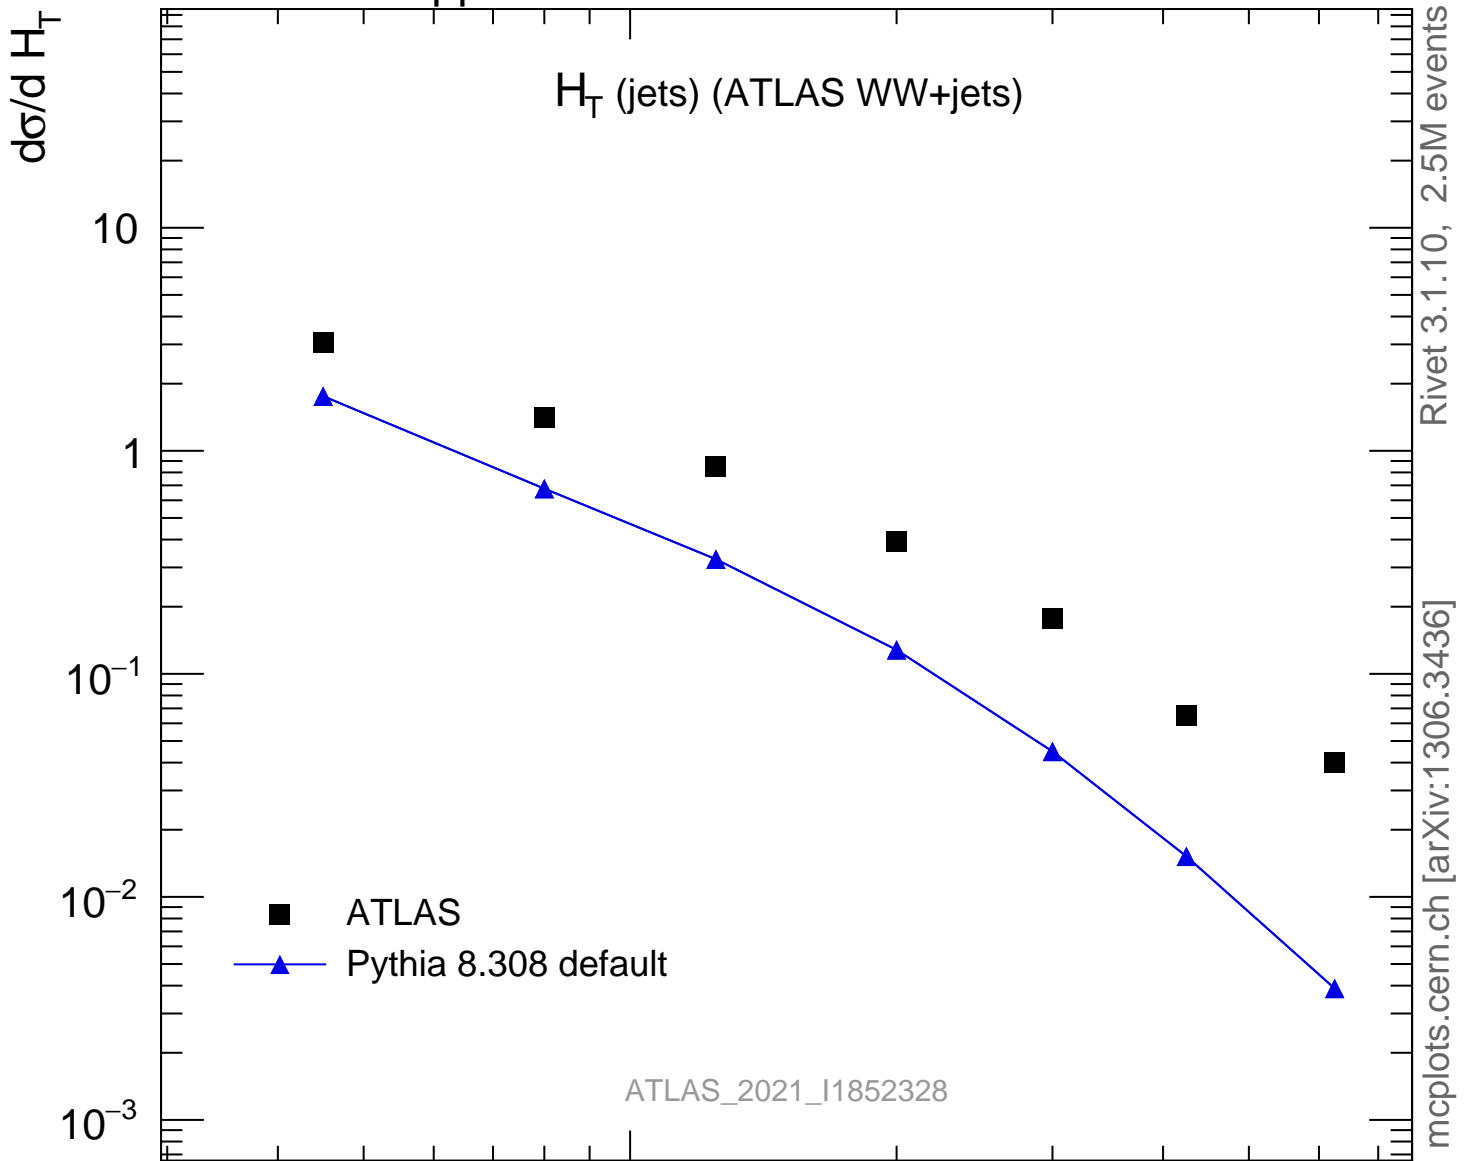

13000 GeV pp

WW

H_T (jets) (ATLAS WW+jets)

Rivet 3.1.10, 2.5M events
mcplots.cern.ch [arXiv:1306.3436]