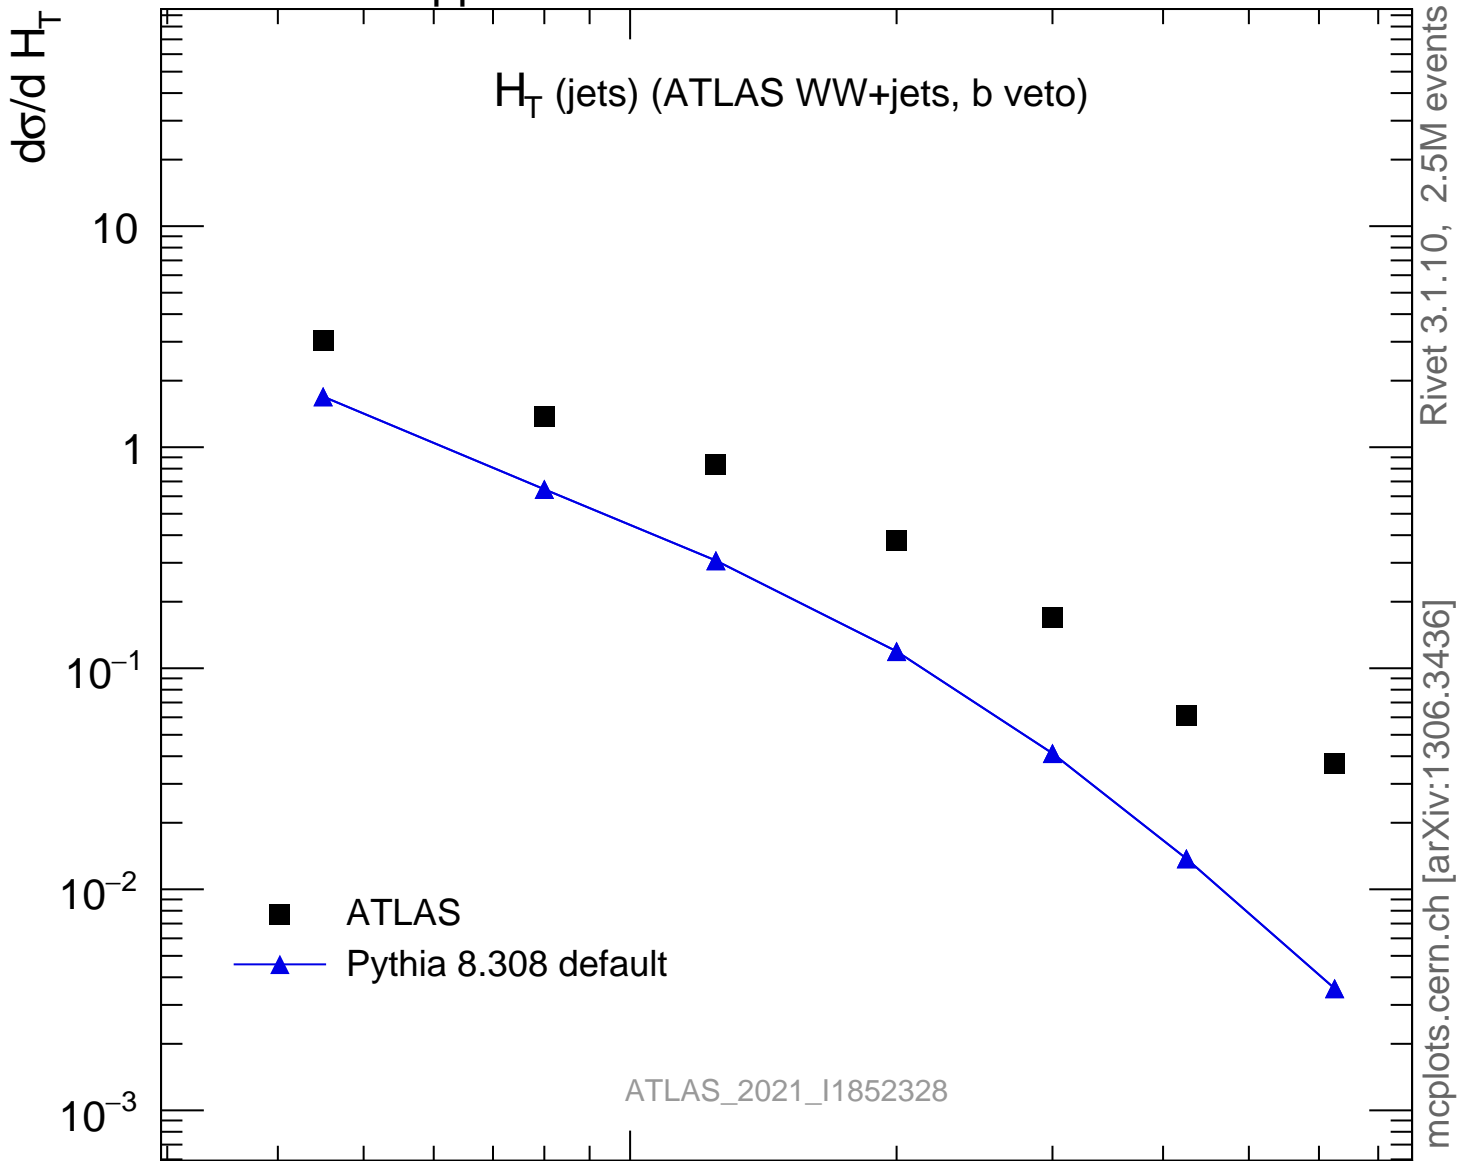

H_T (jets) (ATLAS WW+jets, b veto)

ATLAS_2021_I1852328

Rivet 3.1.10, 2.5M events
mcplots.cern.ch [arXiv:1306.3436]

H_T