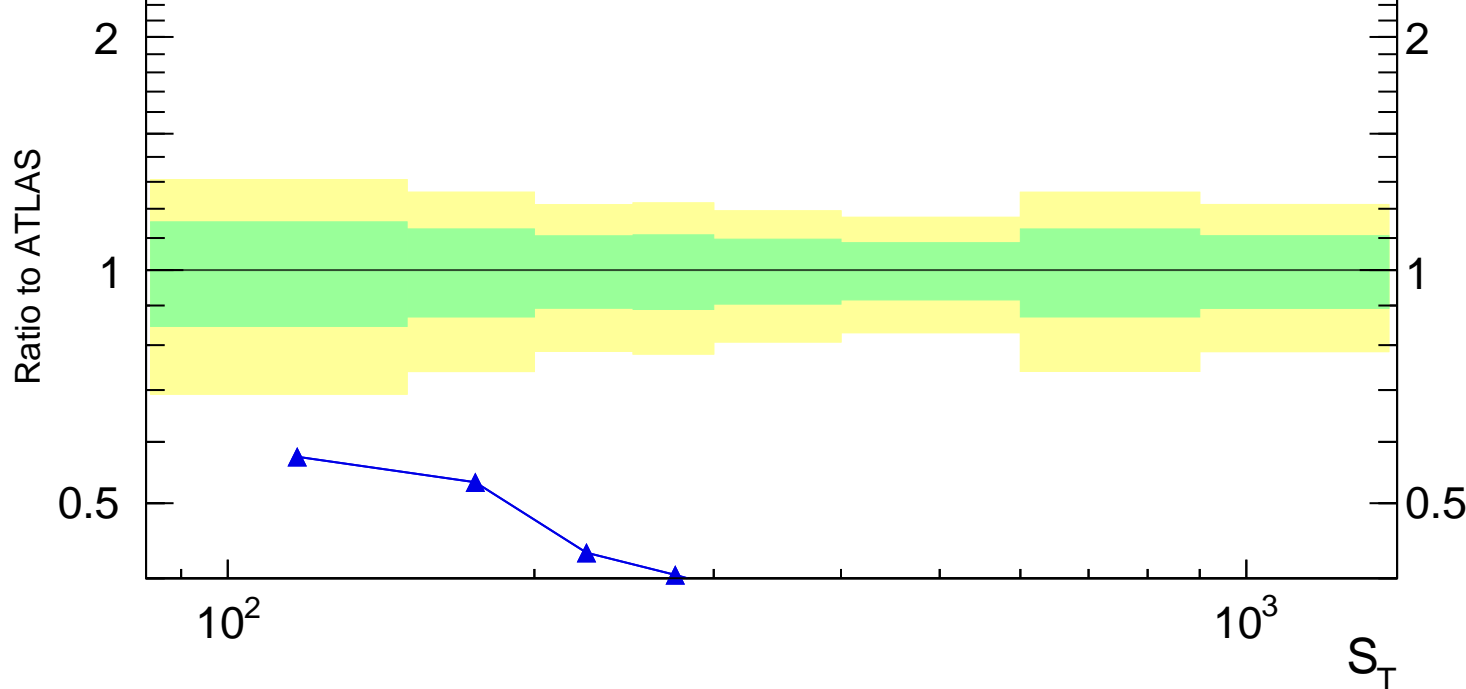

13000 GeV pp

WW

S_T (lepton,jets) (ATLAS WW+jets, b veto)

■ ATLAS
▲ Pythia 8.308 default

ATLAS_2021_I1852328

Rivet 3.1.10, 2.5M events
mcplots.cern.ch [arXiv:1306.3436]

Ratio to ATLAS

S_T