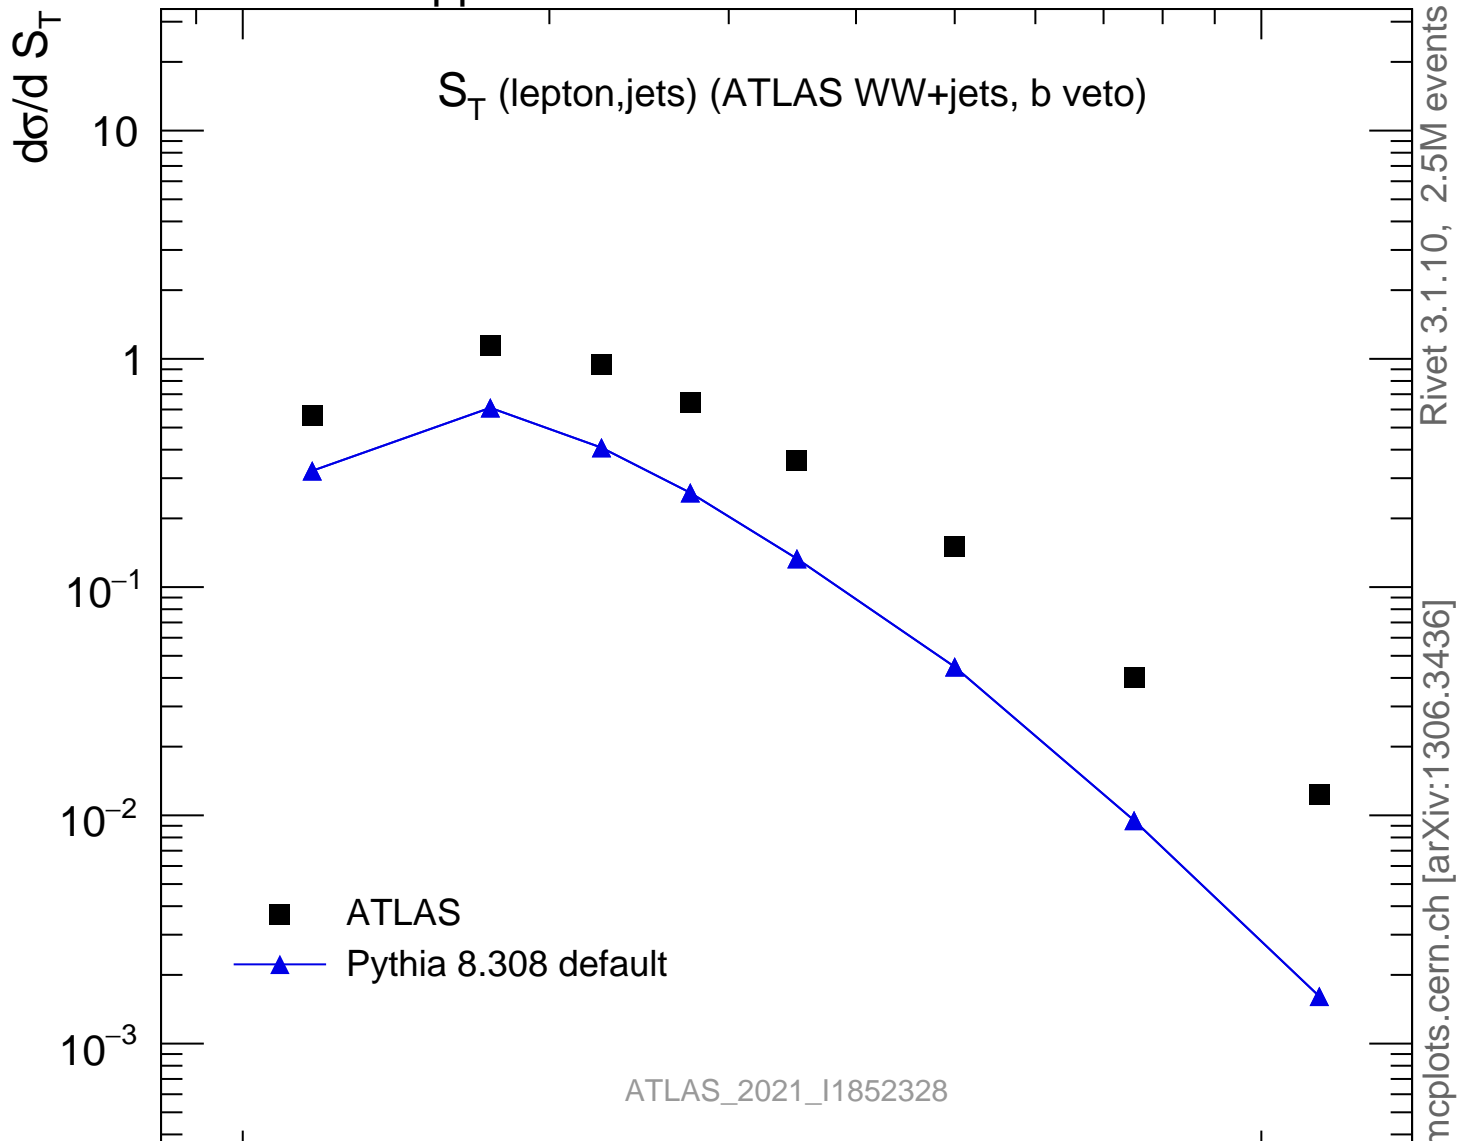

13000 GeV pp

WW

S_T (lepton,jets) (ATLAS WW+jets, b veto)

■ ATLAS
▲ Pythia 8.308 default

ATLAS_2021_I1852328

Rivet 3.1.10, 2.5M events
mcplots.cern.ch [arXiv:1306.3436]

Ratio to ATLAS

S_T