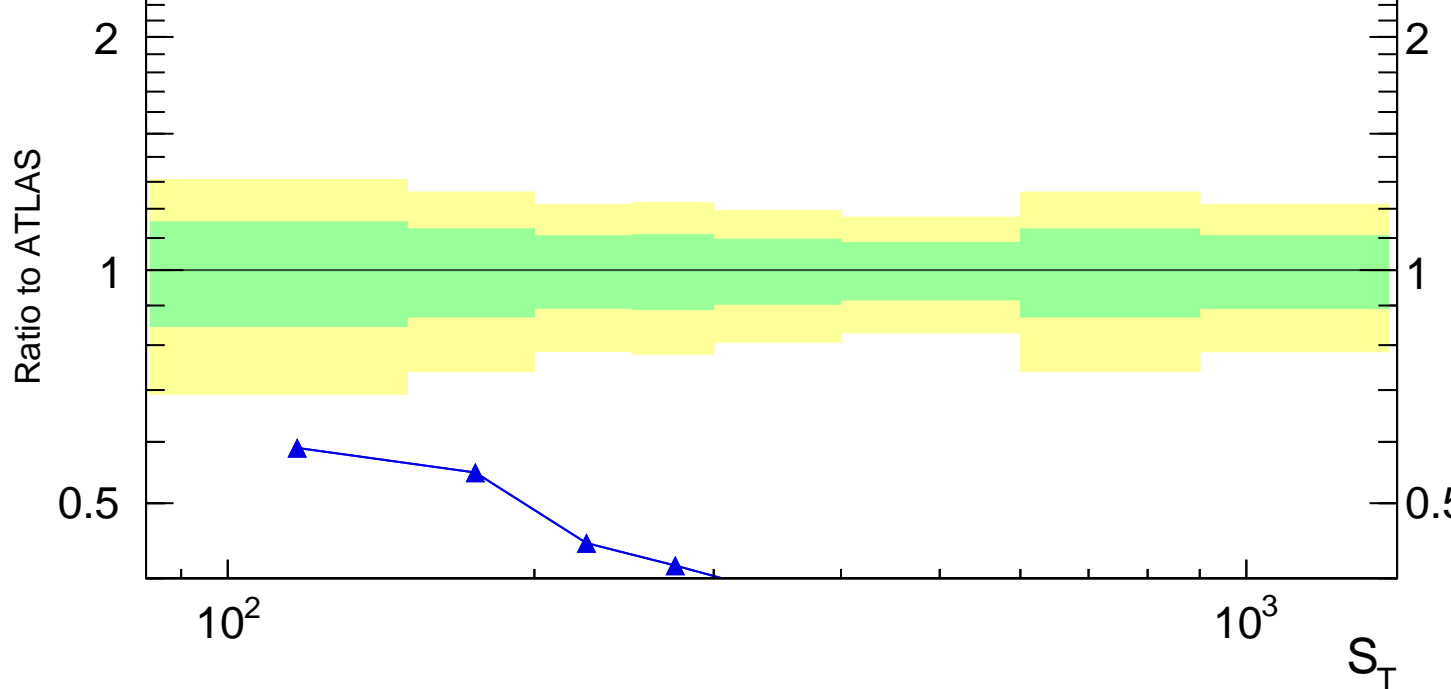

13000 GeV pp

WW

S_T (lepton,jets) (ATLAS WW+jets)

Rivet 3.1.10, 2.5M events
mcplots.cern.ch [arXiv:1306.3436]

S_T