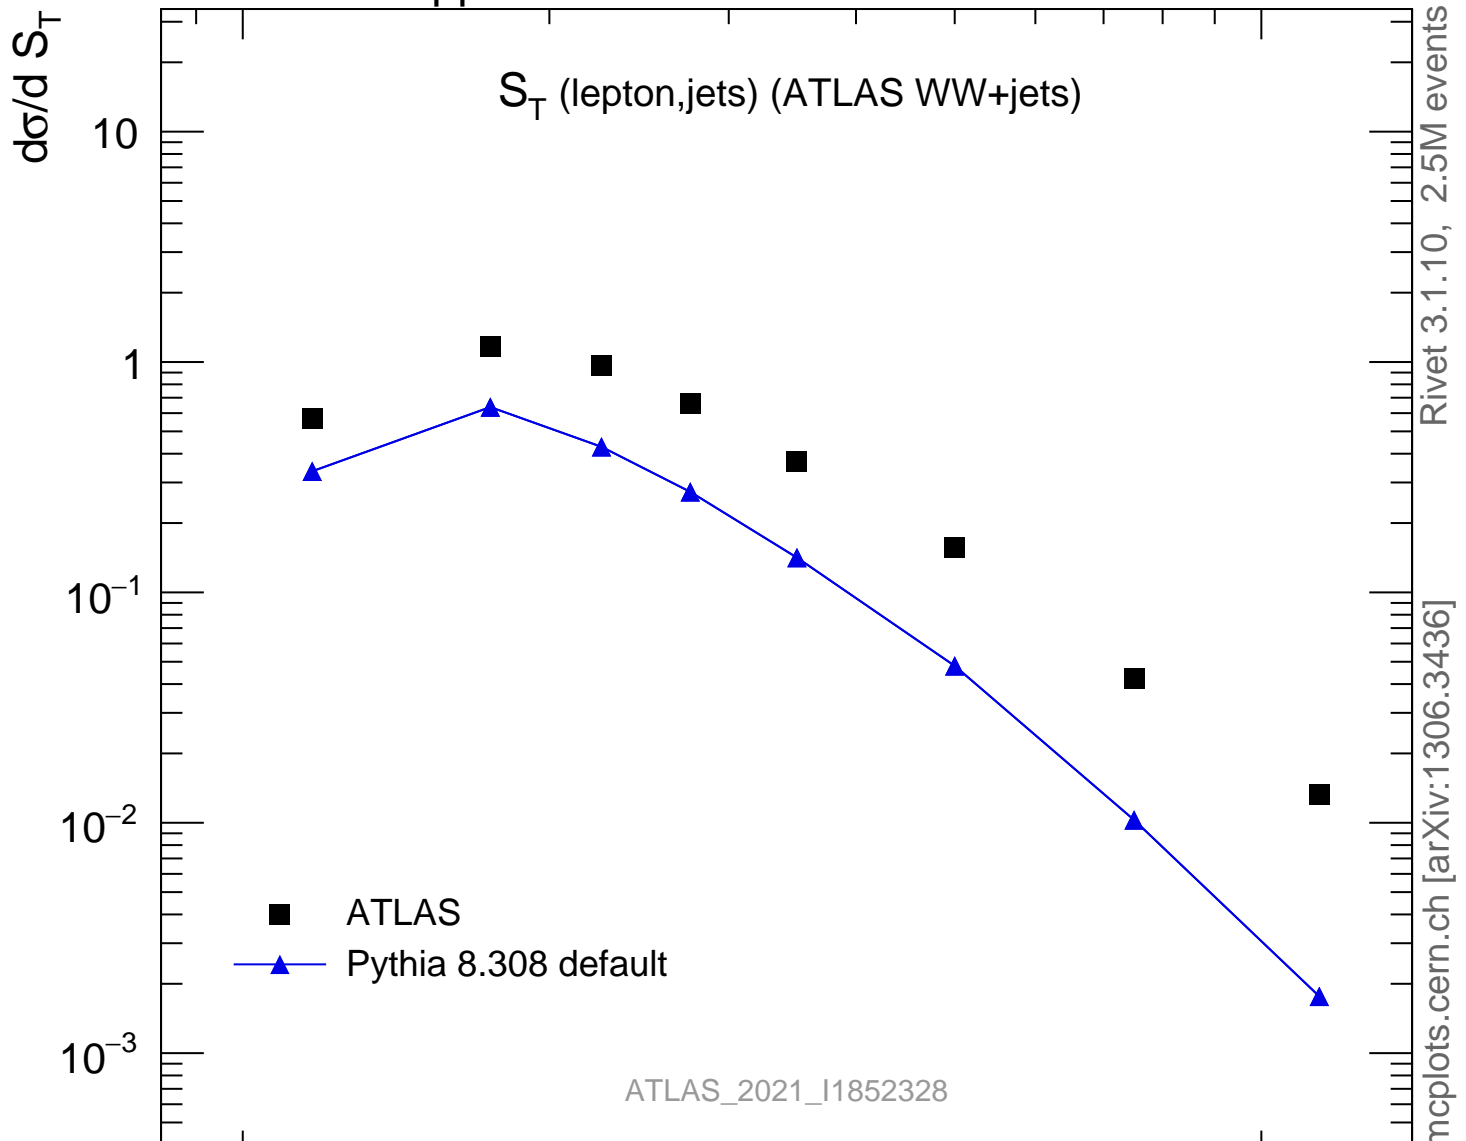

13000 GeV pp

WW

S_T (lepton,jets) (ATLAS WW+jets)

Rivet 3.1.10, 2.5M events
mcplots.cern.ch [arXiv:1306.3436]

S_T