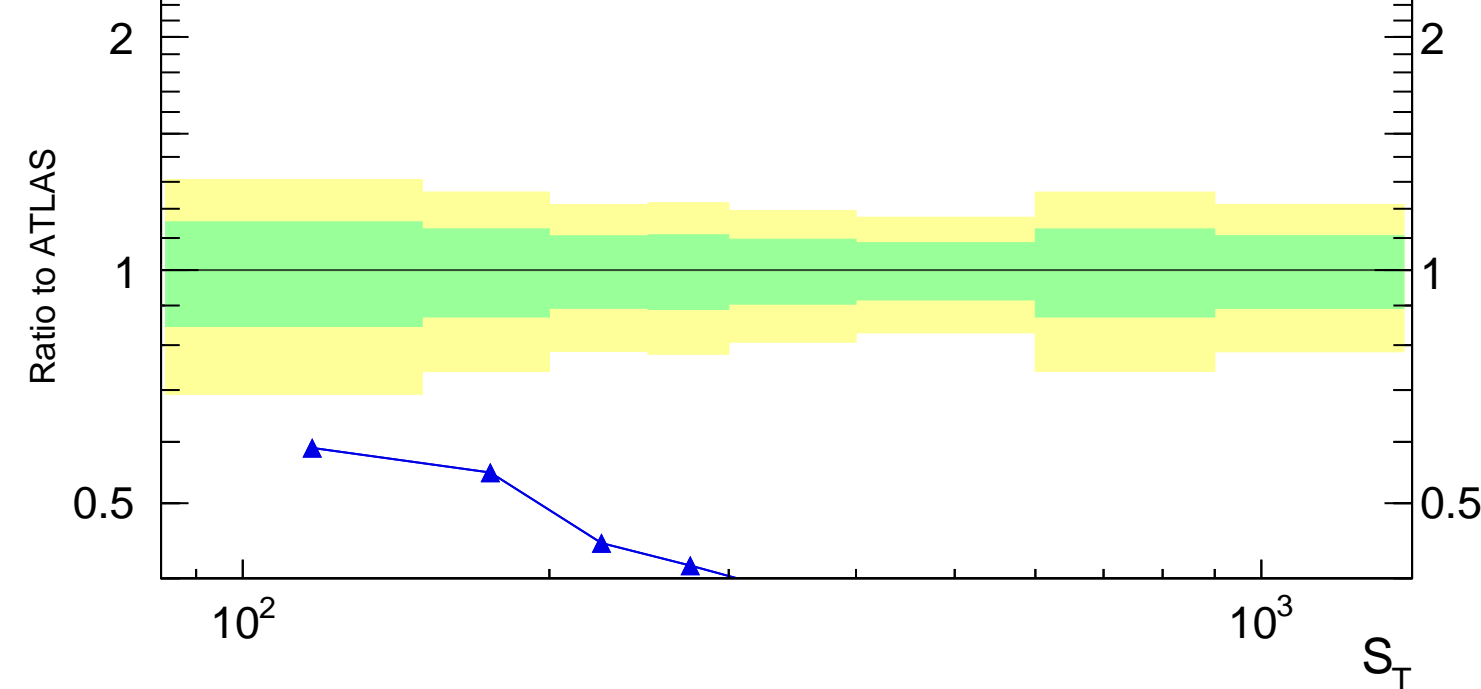

13000 GeV pp

WW

S_T (lepton,jets) (ATLAS WW+jets)

■ ATLAS
▲ Pythia 8.308 default

ATLAS_2021_I1852328

Rivet 3.1.10, 2.5M events
mcplots.cern.ch [arXiv:1306.3436]

S_T