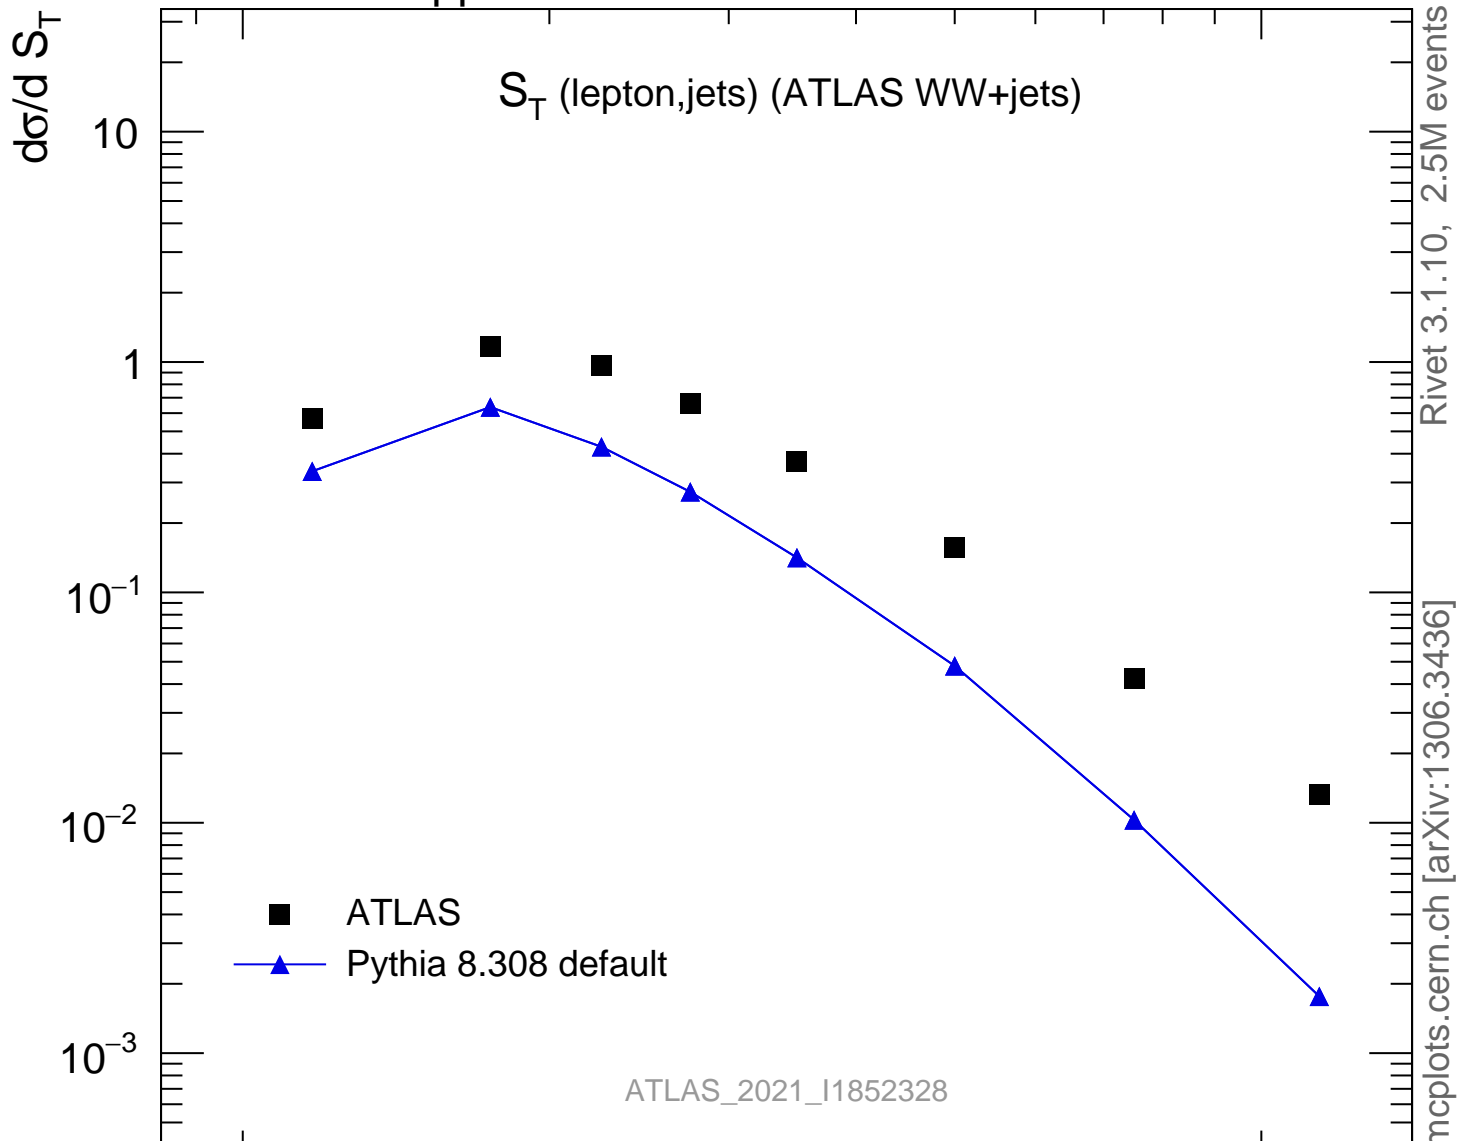

13000 GeV pp

WW

S_T (lepton,jets) (ATLAS WW+jets)

■ ATLAS
▲ Pythia 8.308 default

ATLAS_2021_I1852328

Rivet 3.1.10, 2.5M events
mcplots.cern.ch [arXiv:1306.3436]

S_T