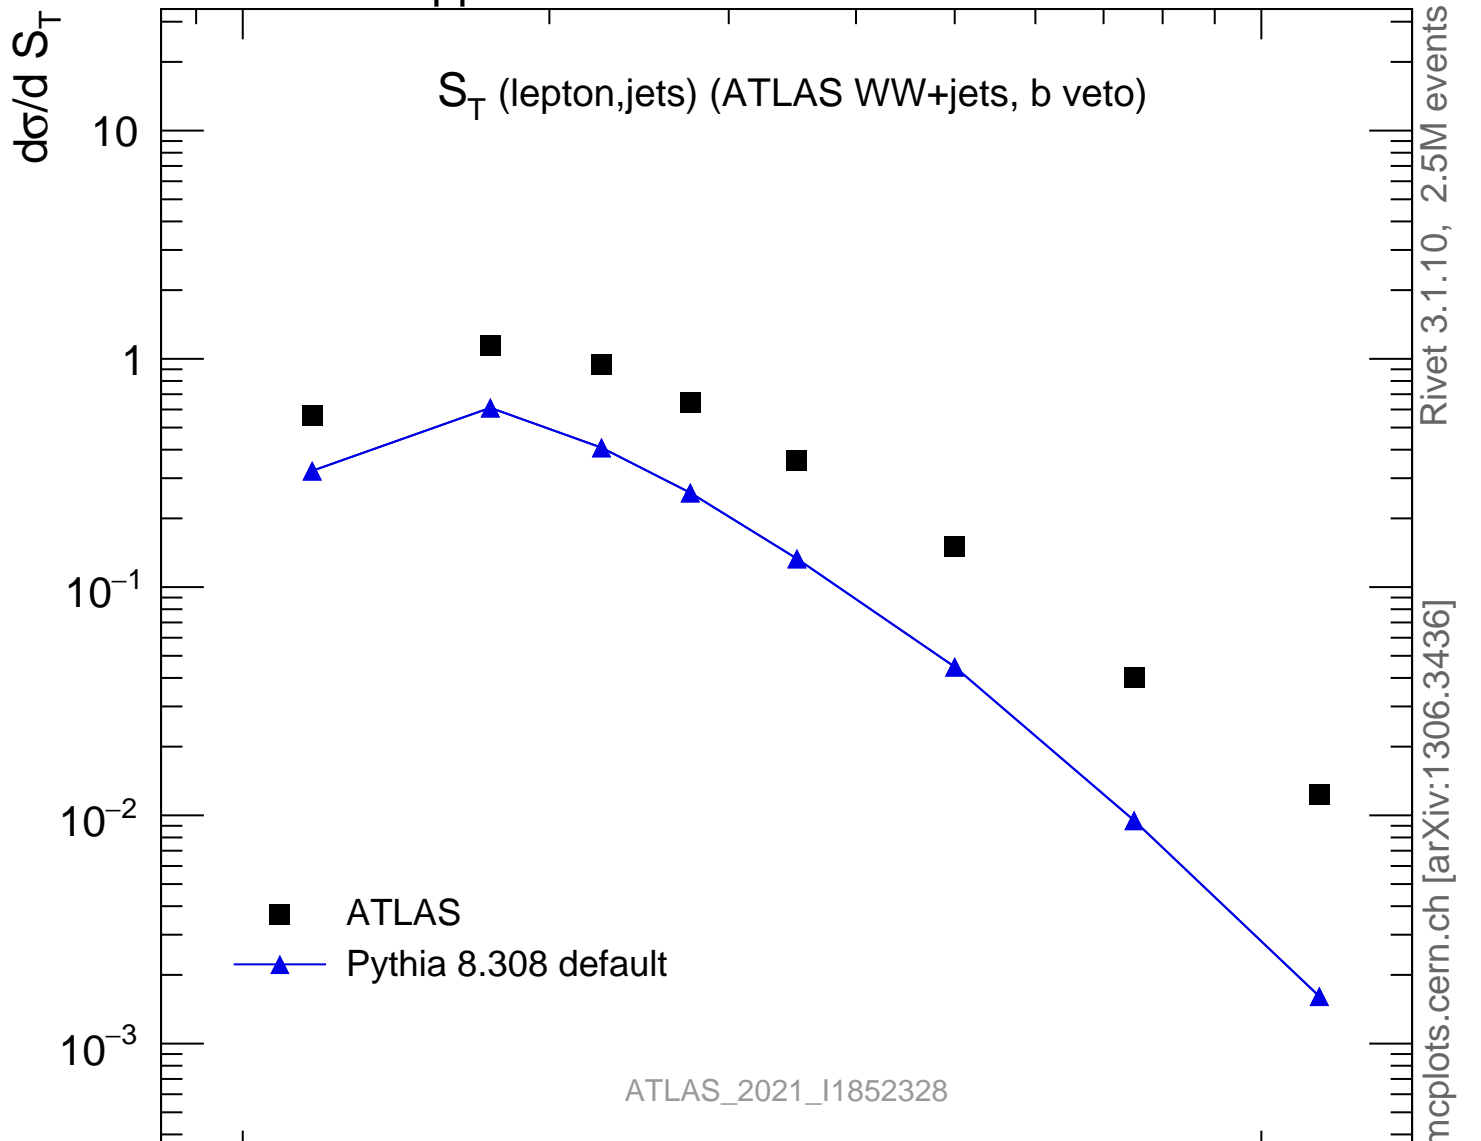

13000 GeV pp

WW

S_T (lepton,jets) (ATLAS WW+jets, b veto)

■ ATLAS
▲ Pythia 8.308 default

ATLAS_2021_I1852328

Rivet 3.1.10, 2.5M events
mcplots.cern.ch [arXiv:1306.3436]

S_T