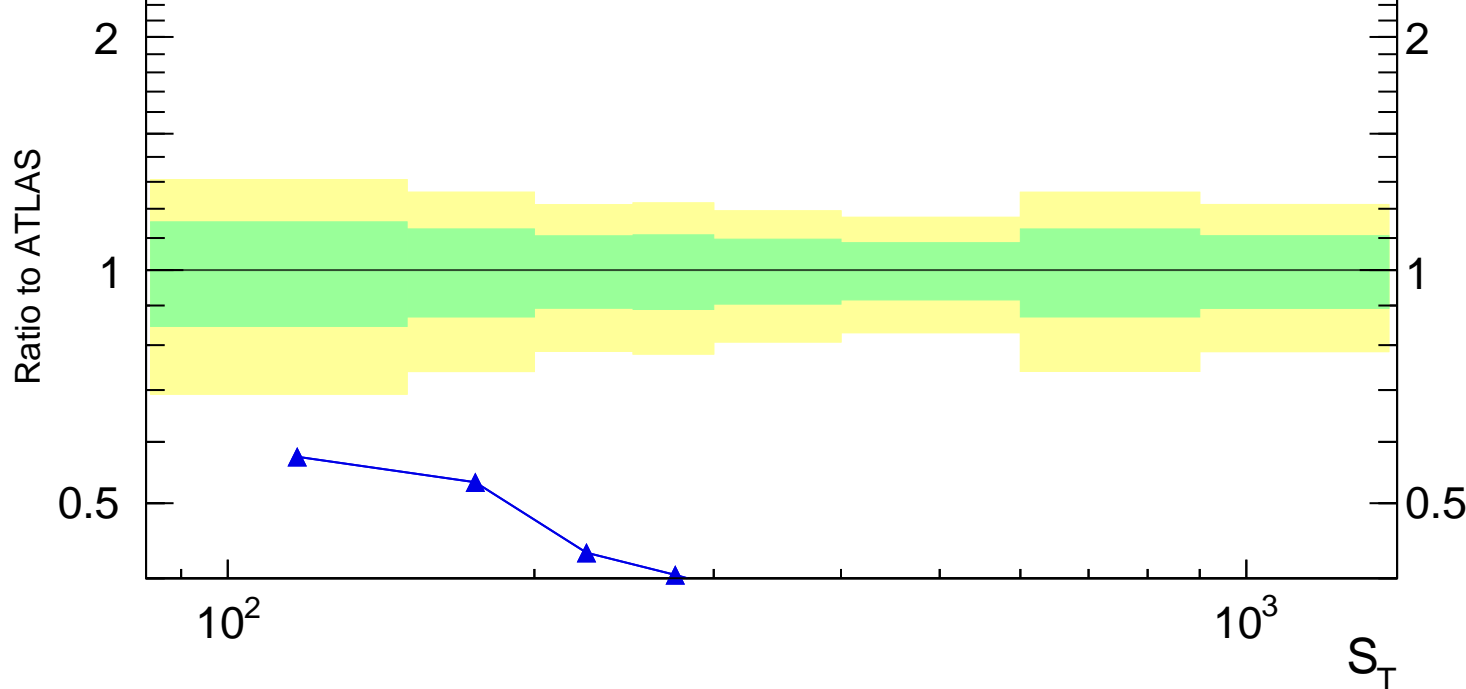

13000 GeV pp

WW

S_T (lepton,jets) (ATLAS WW+jets, b veto)

■ ATLAS
▲ Pythia 8.308 default

ATLAS_2021_I1852328

Rivet 3.1.10, 2.5M events
mcplots.cern.ch [arXiv:1306.3436]

S_T