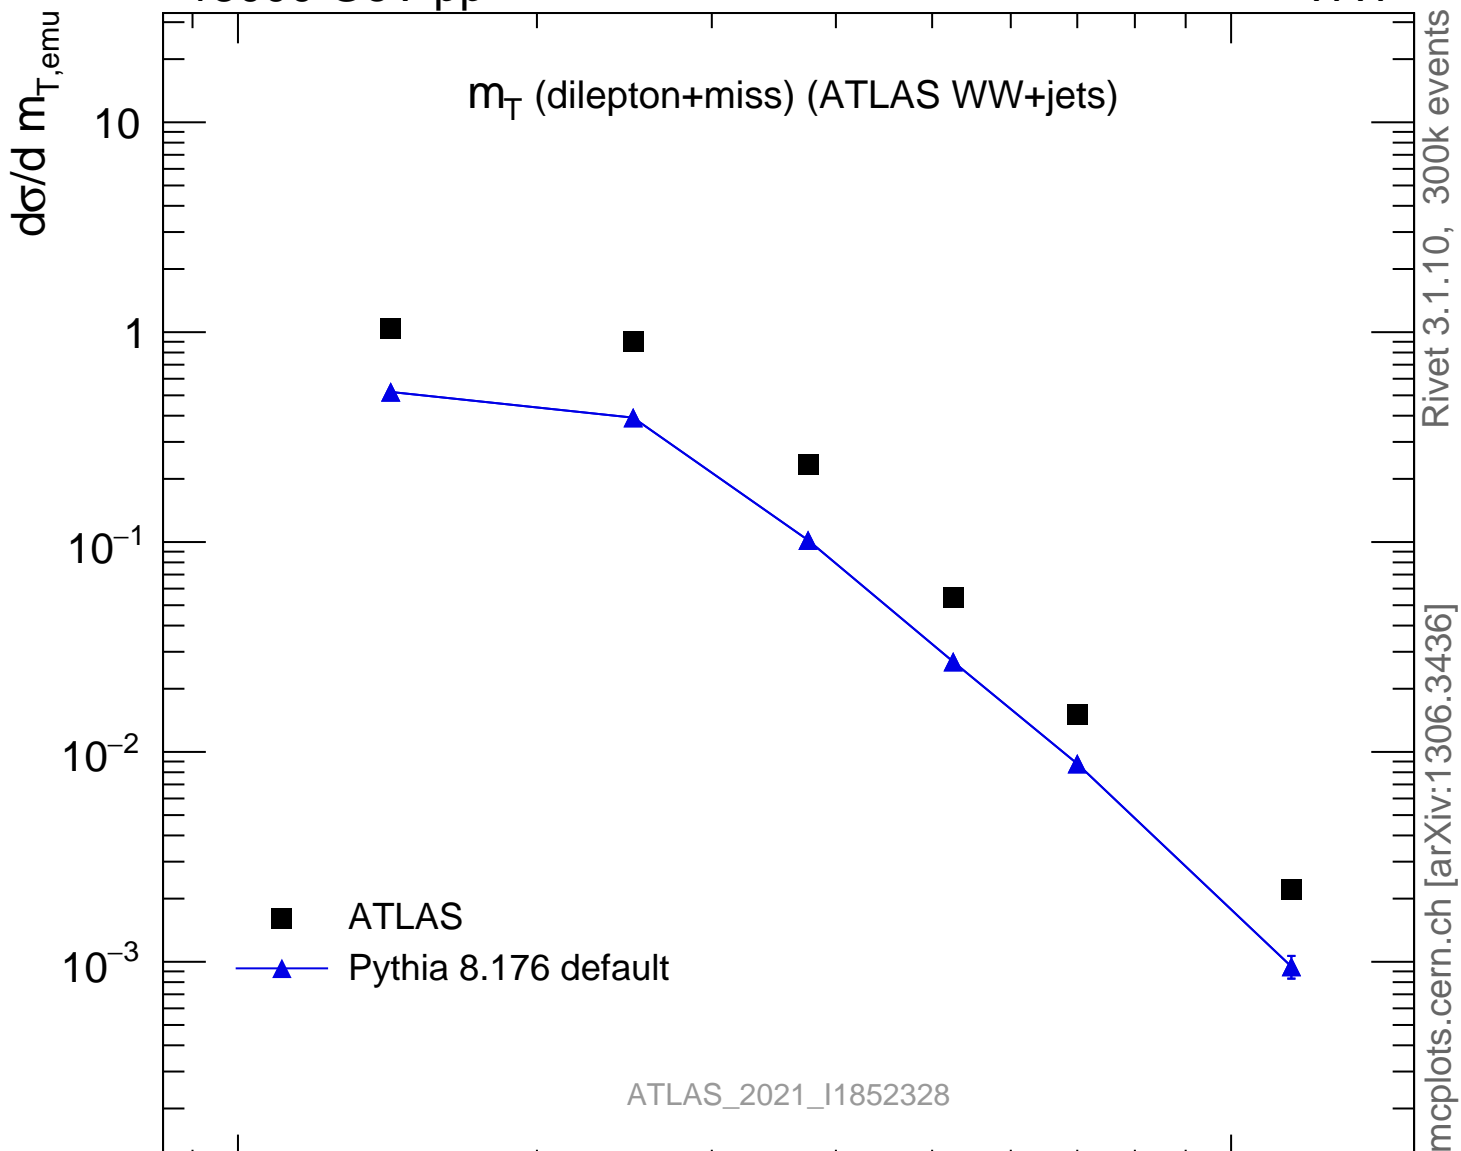

m_T (dilepton+miss) (ATLAS WW+jets)

ATLAS_2021_I1852328