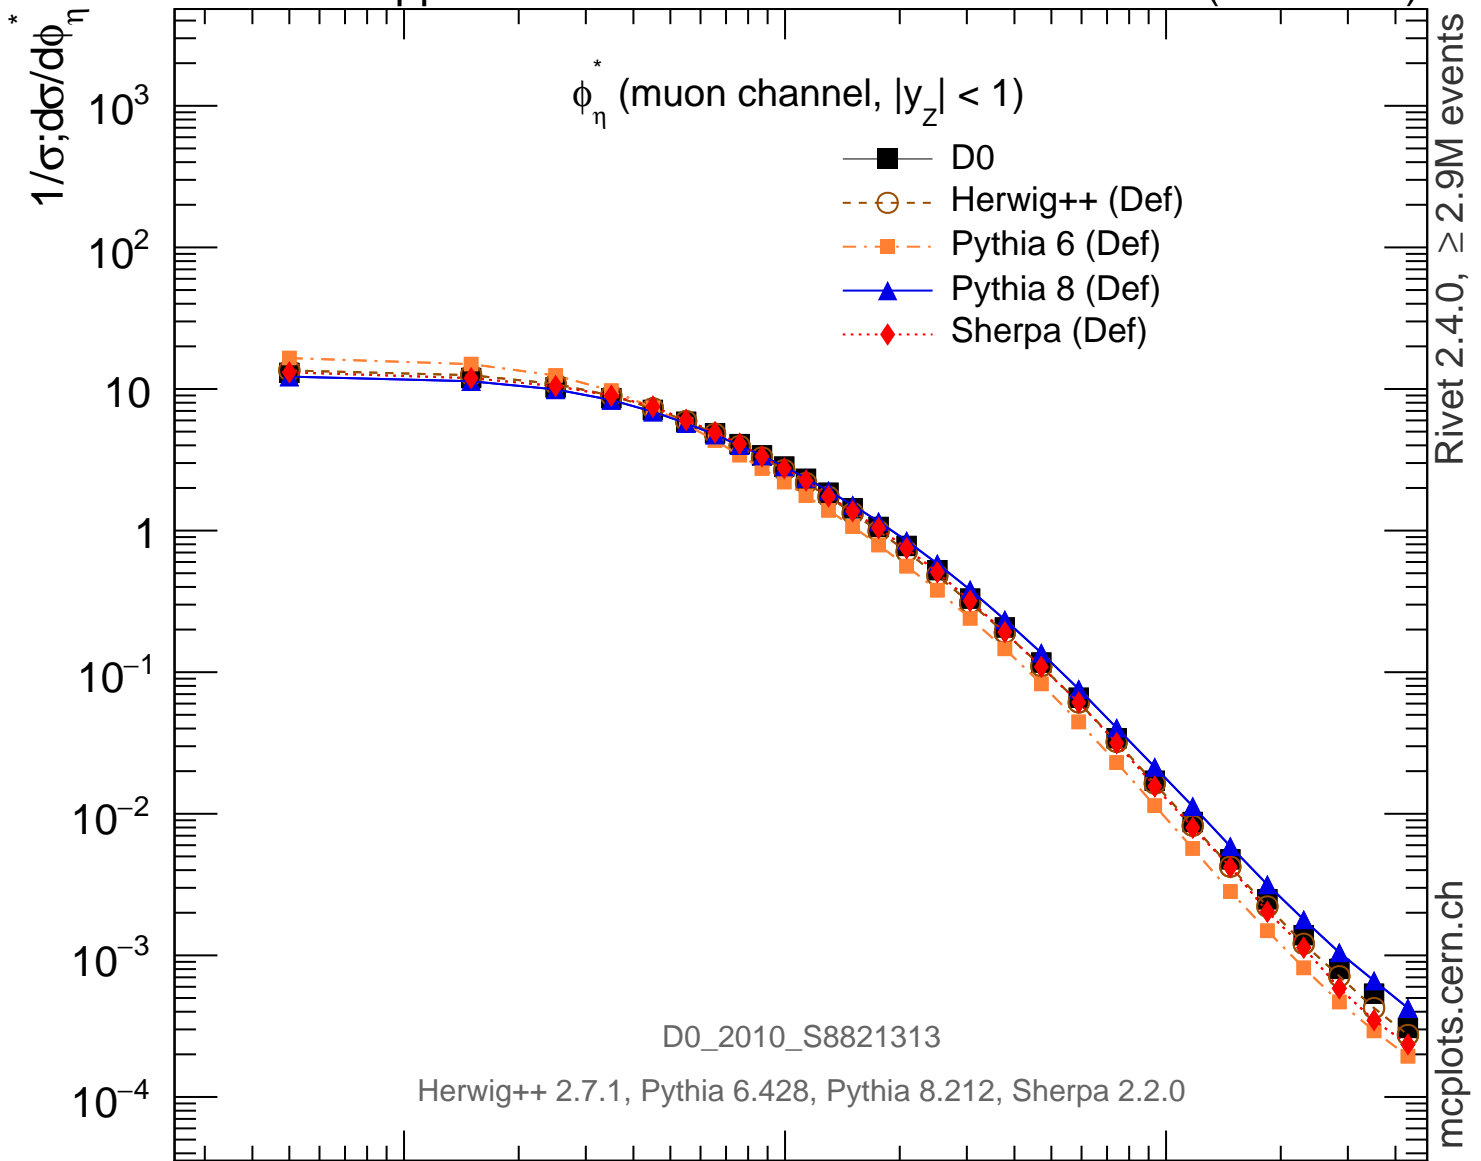

1960 GeV ppbar

Z (Drell-Yan)

Rivet 2.4.0, ≥ 2.9M events