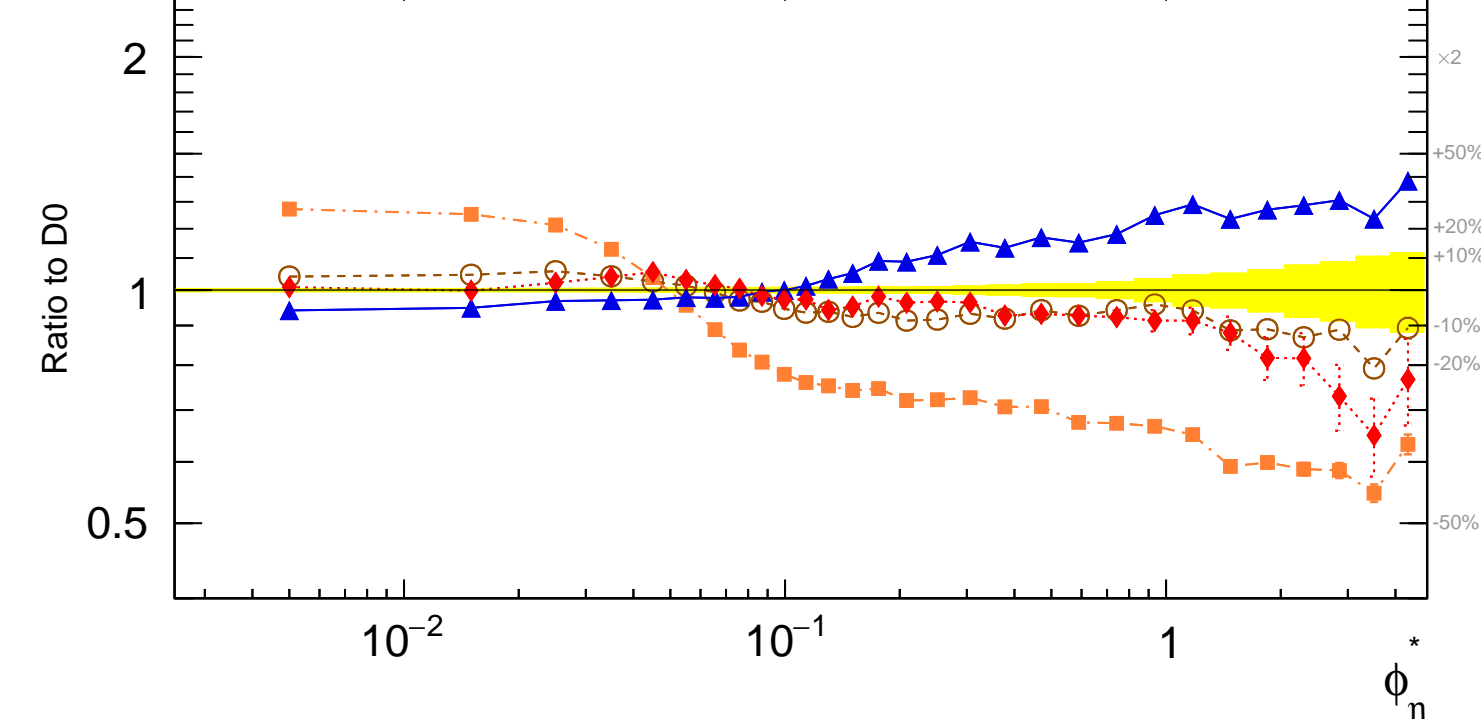

1960 GeV ppbar

Z (Drell-Yan)

Rivet 2.4.0, ≥ 2.9M events