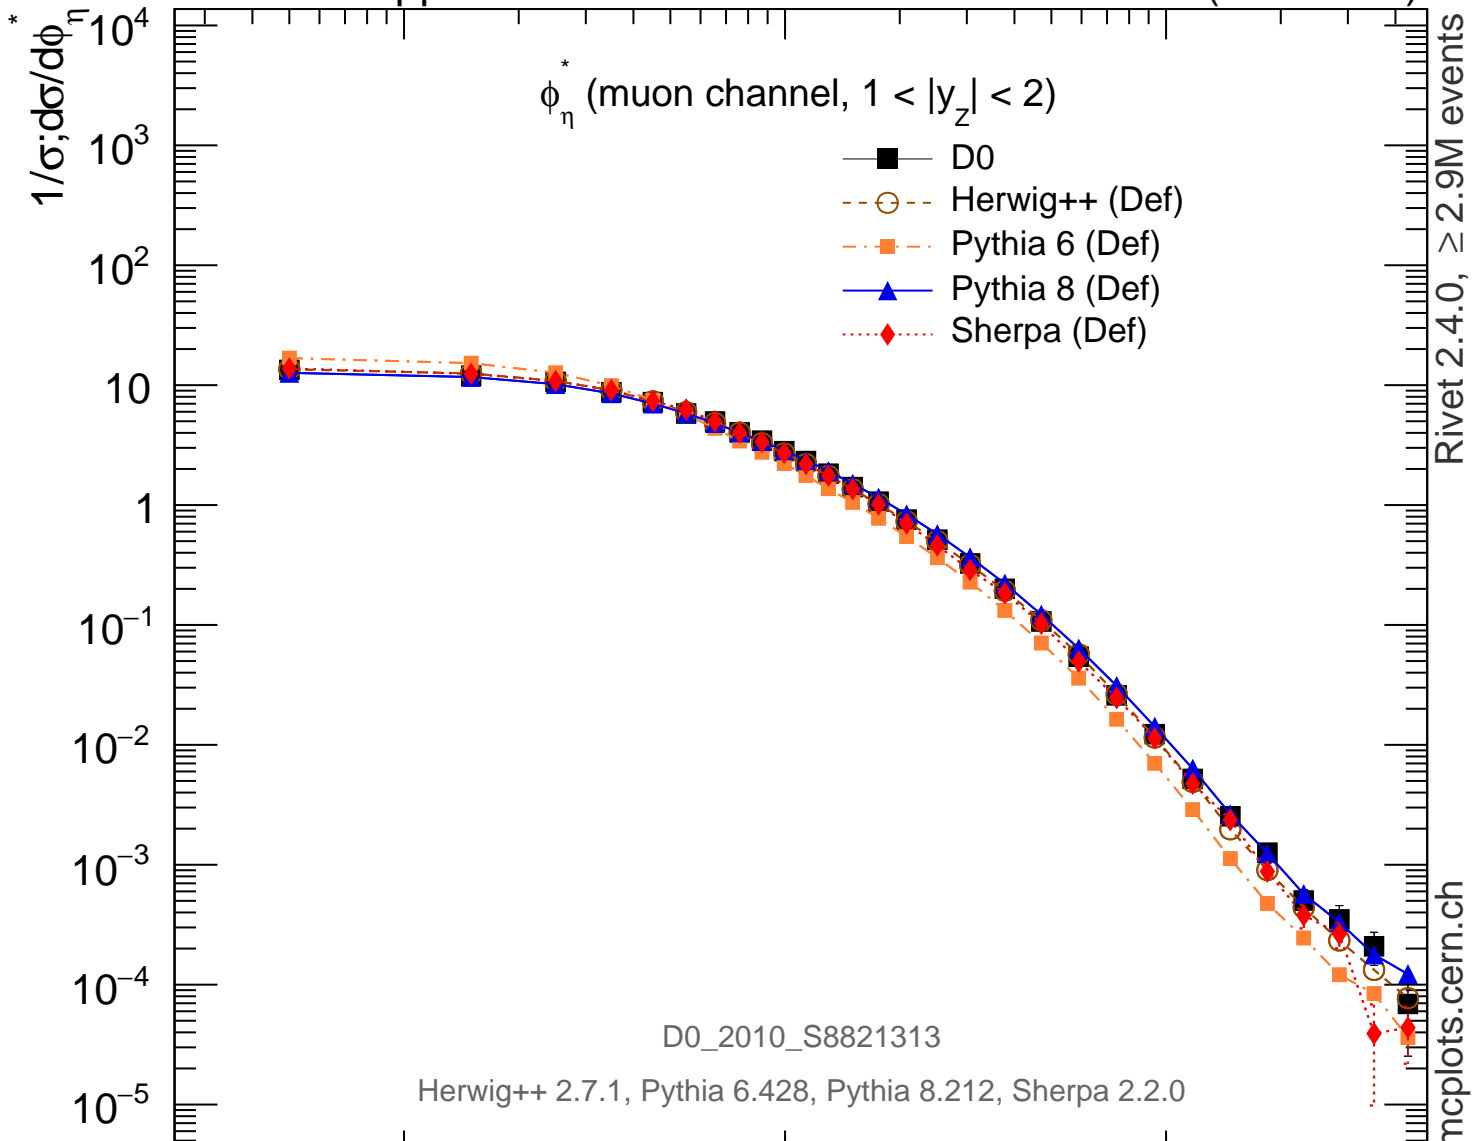

1960 GeV ppbar

Z (Drell-Yan)

Rivet 2.4.0, ≥ 2.9 M events
mcplots.cern.ch