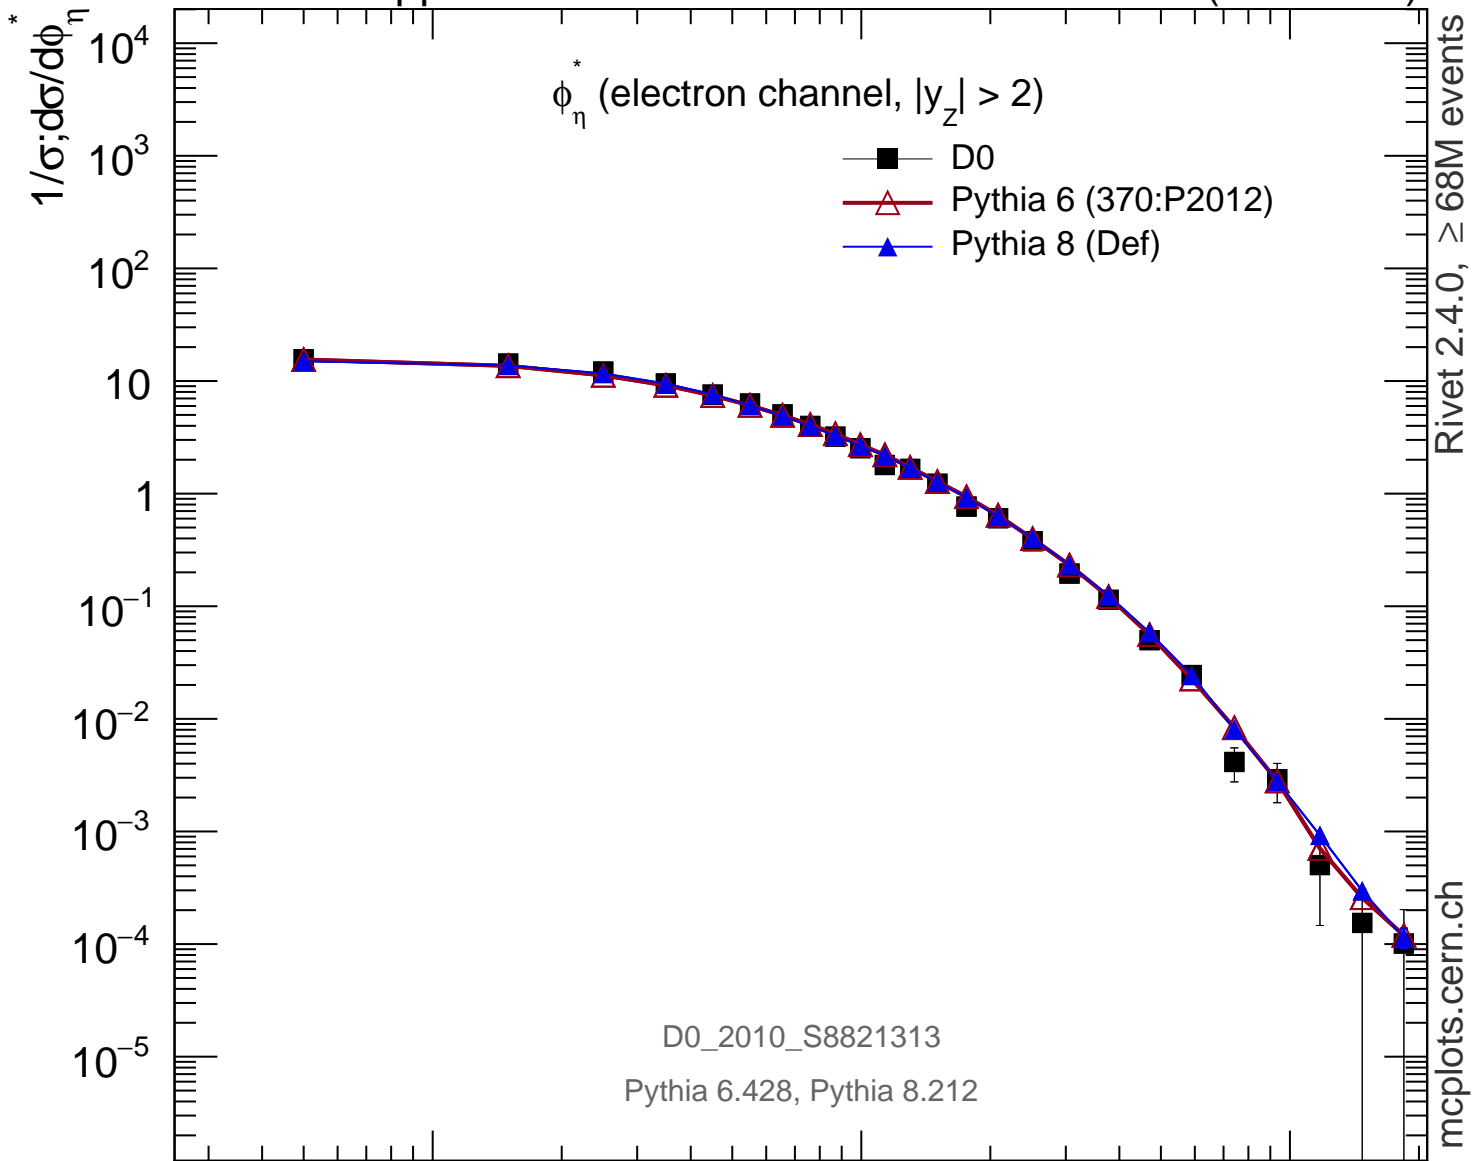

1960 GeV ppbar

Z (Drell-Yan)

Rivet 2.4.0, ≥ 68M events

mcplots.cern.ch