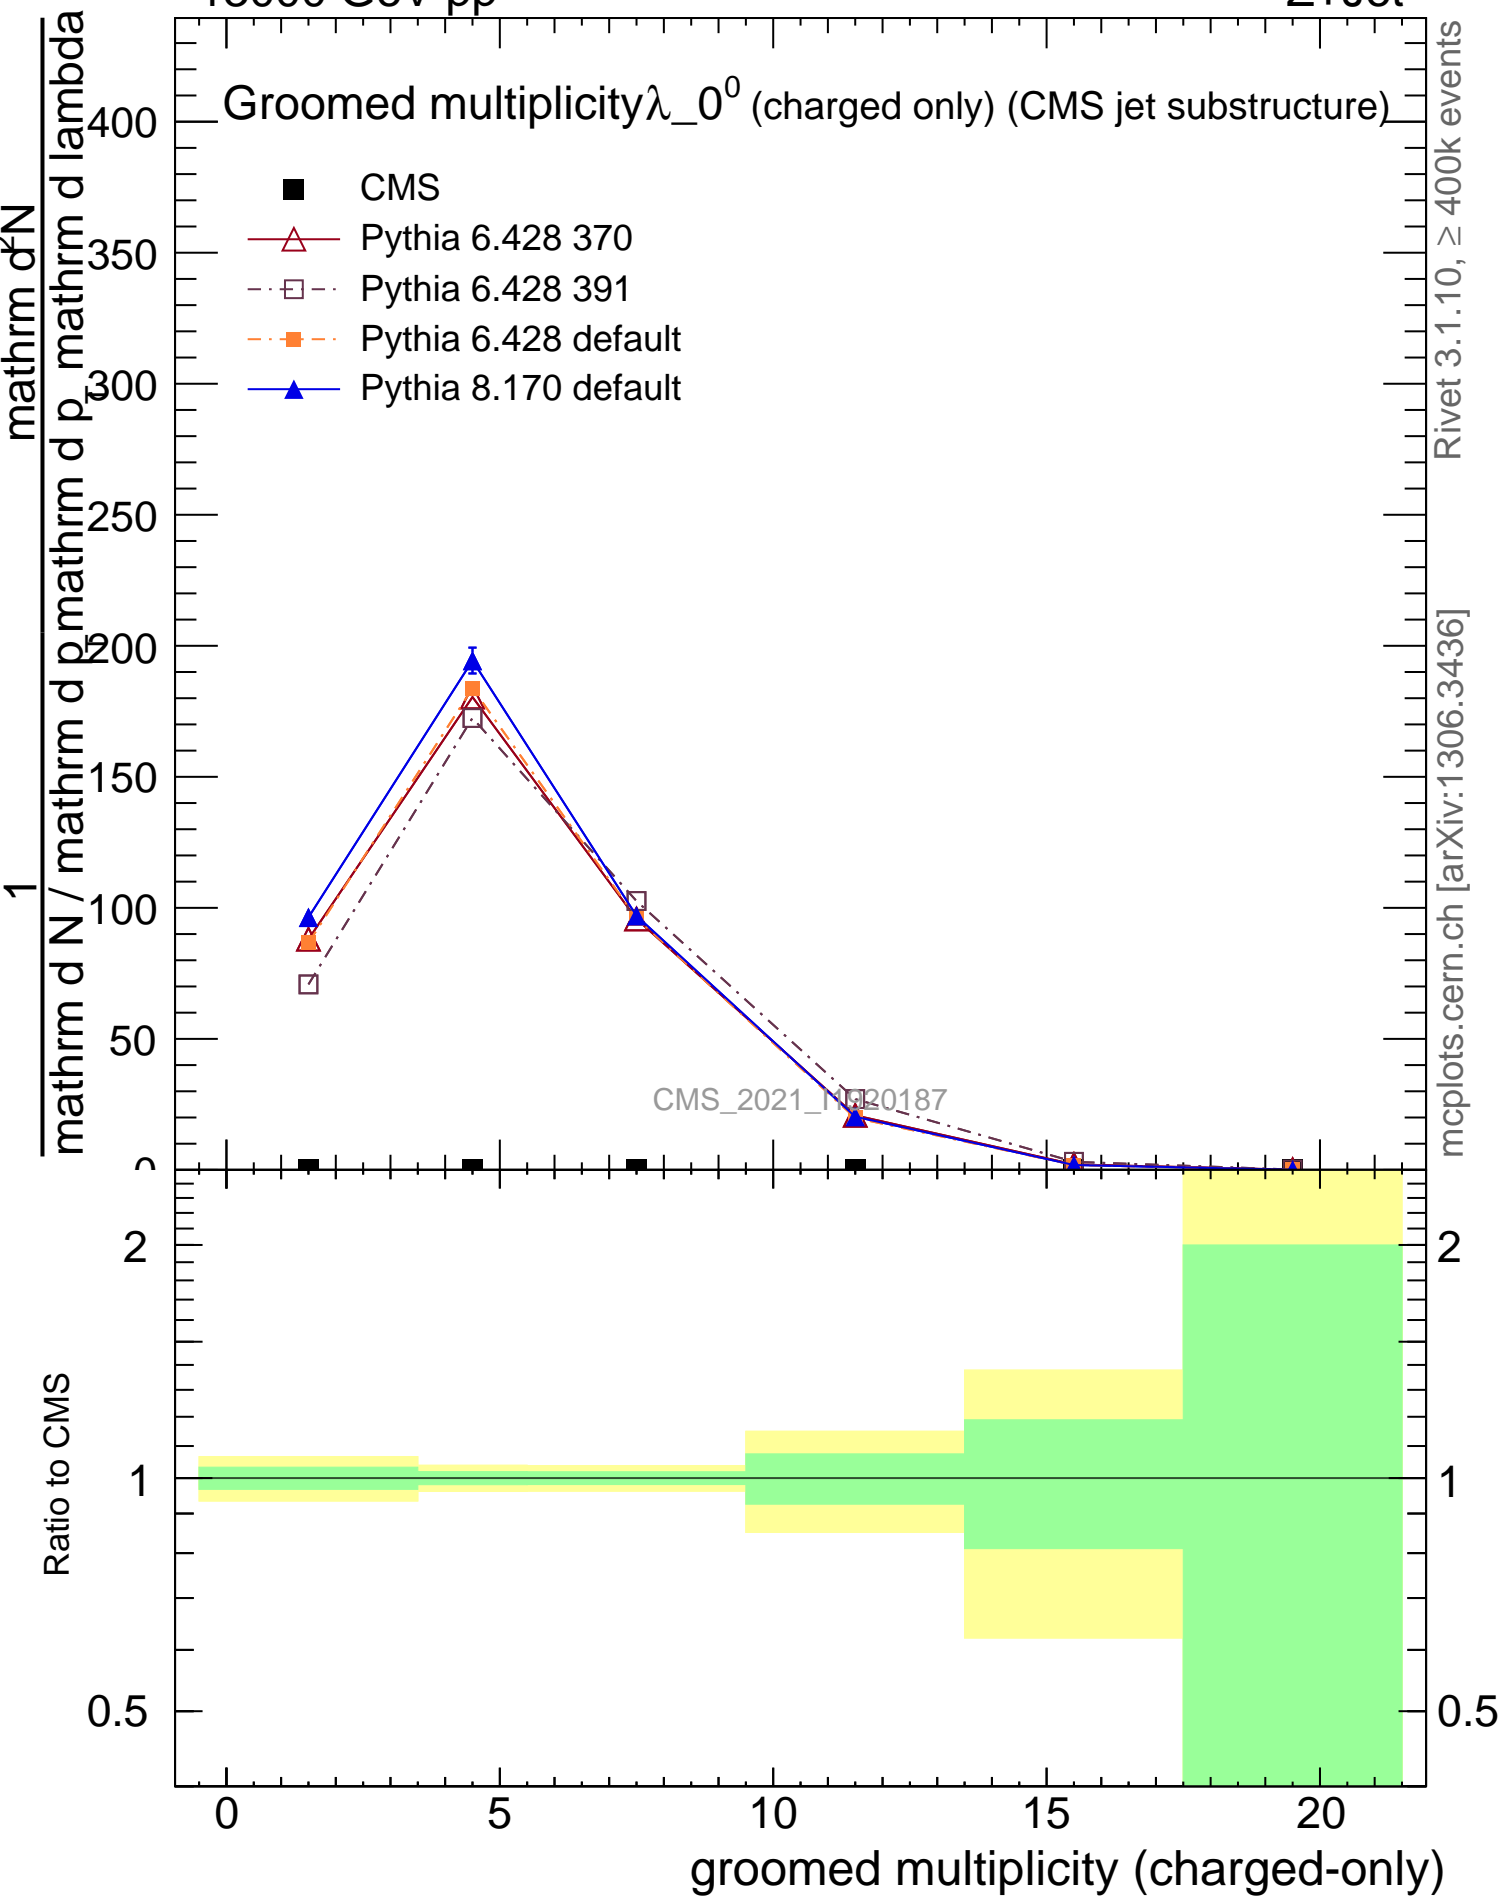

Groomed multiplicity  $\lambda_0^0$  (charged only) (CMS jet substructure)

- CMS
- △ Pythia 6.428 370
- Pythia 6.428 391
- Pythia 6.428 default
- ▲ Pythia 8.170 default

Rivet 3.1.10, ≥ 400k events

mcplots.cern.ch [arXiv:1306.3436]