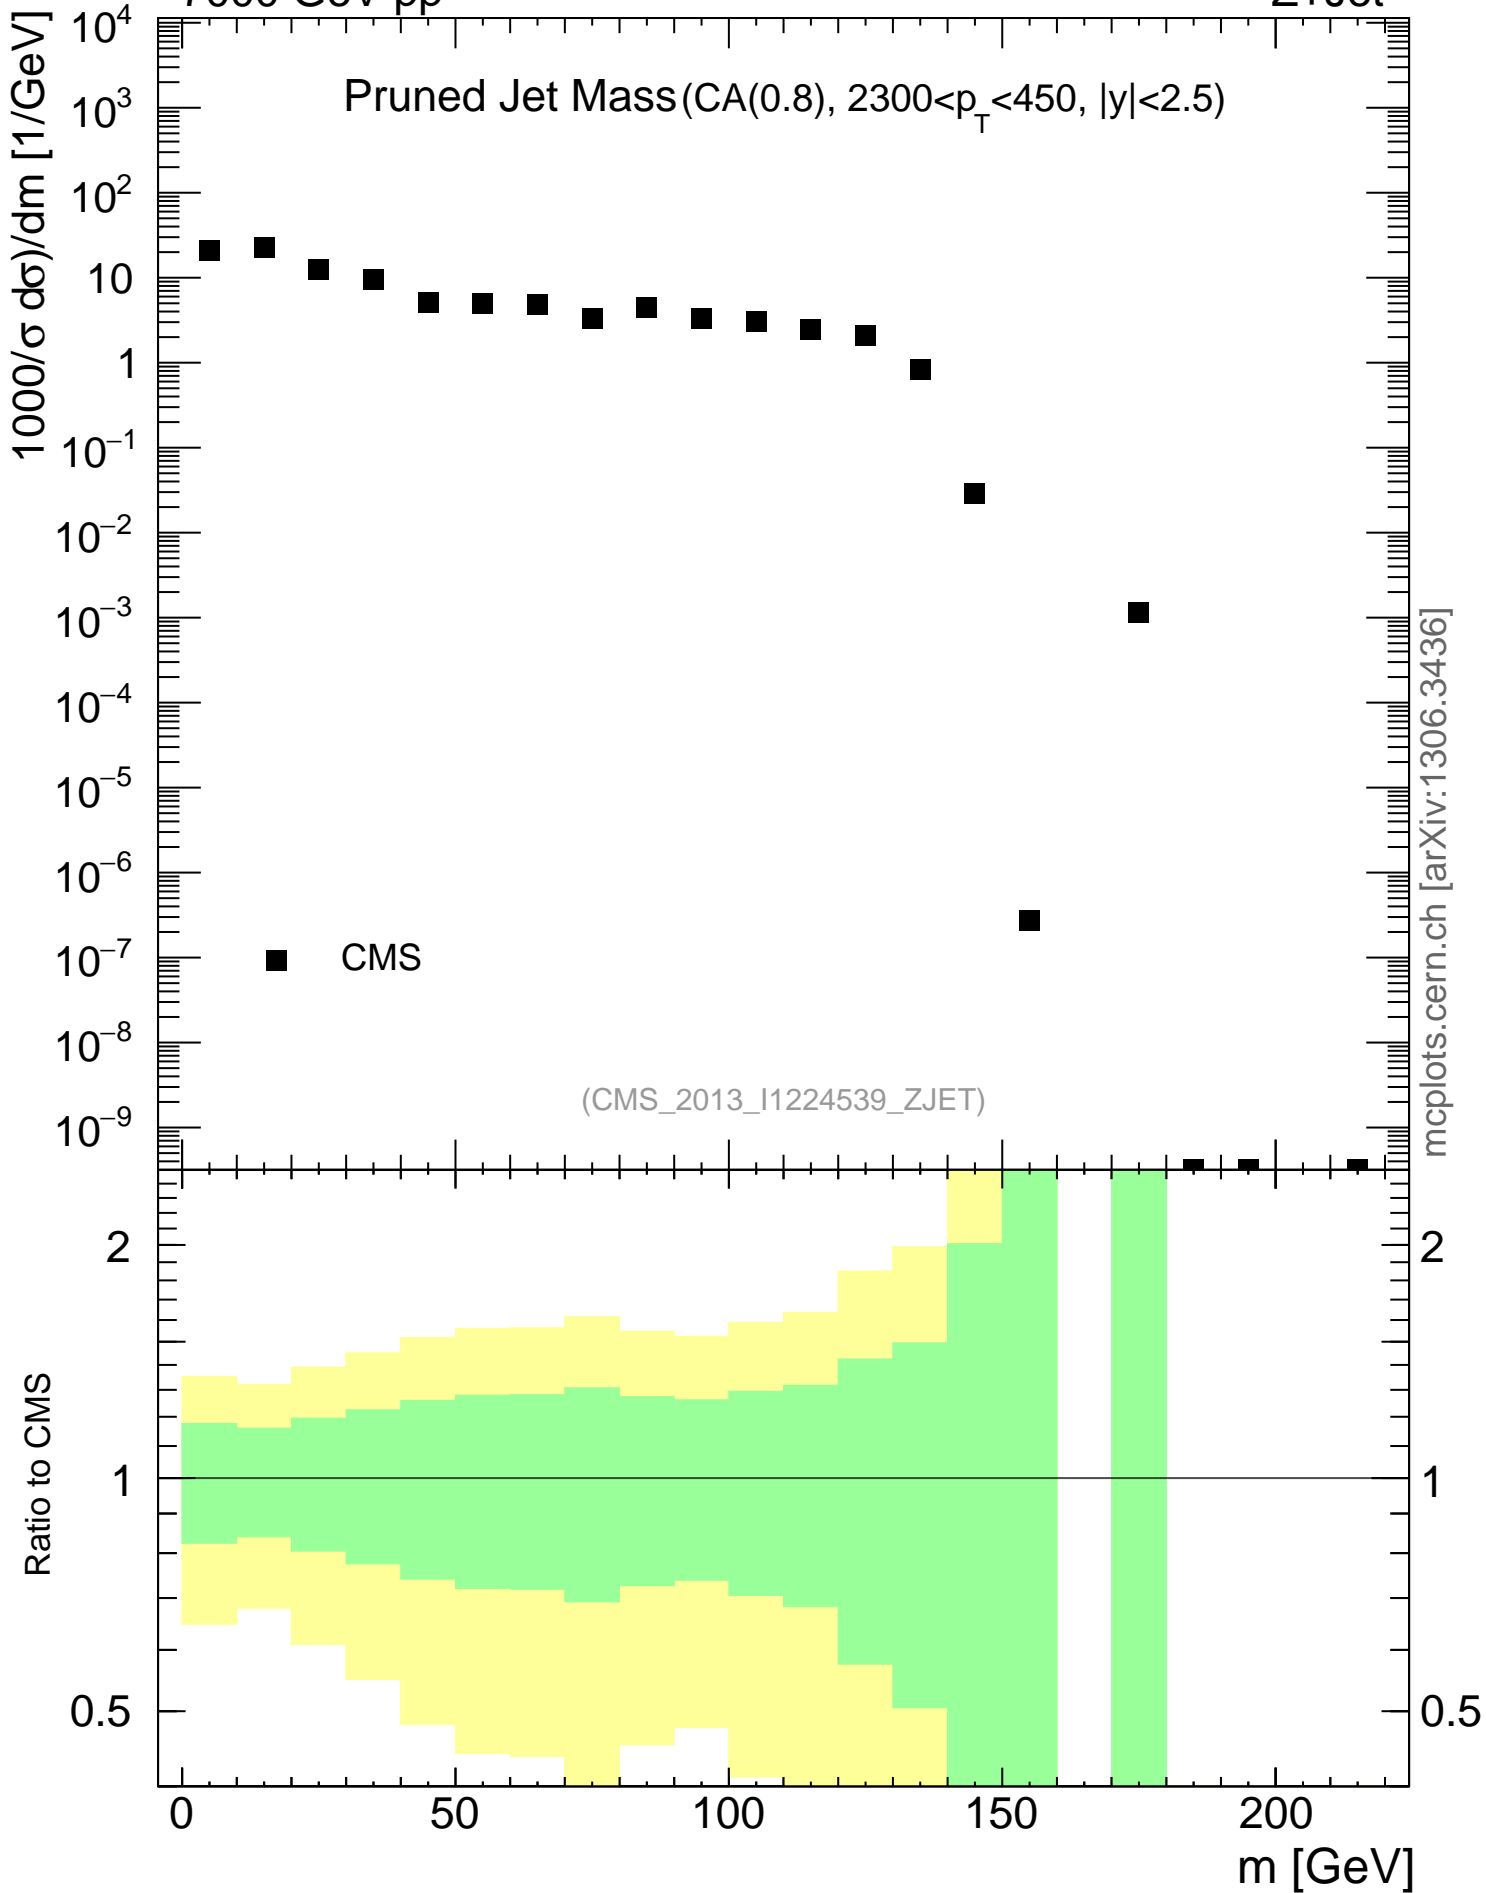

7000 GeV pp

Z+Jet

Pruned Jet Mass (CA(0.8),  $2300 < p_T < 450$ ,  $|y| < 2.5$ )

mcplots.cern.ch [arXiv:1306.3436]