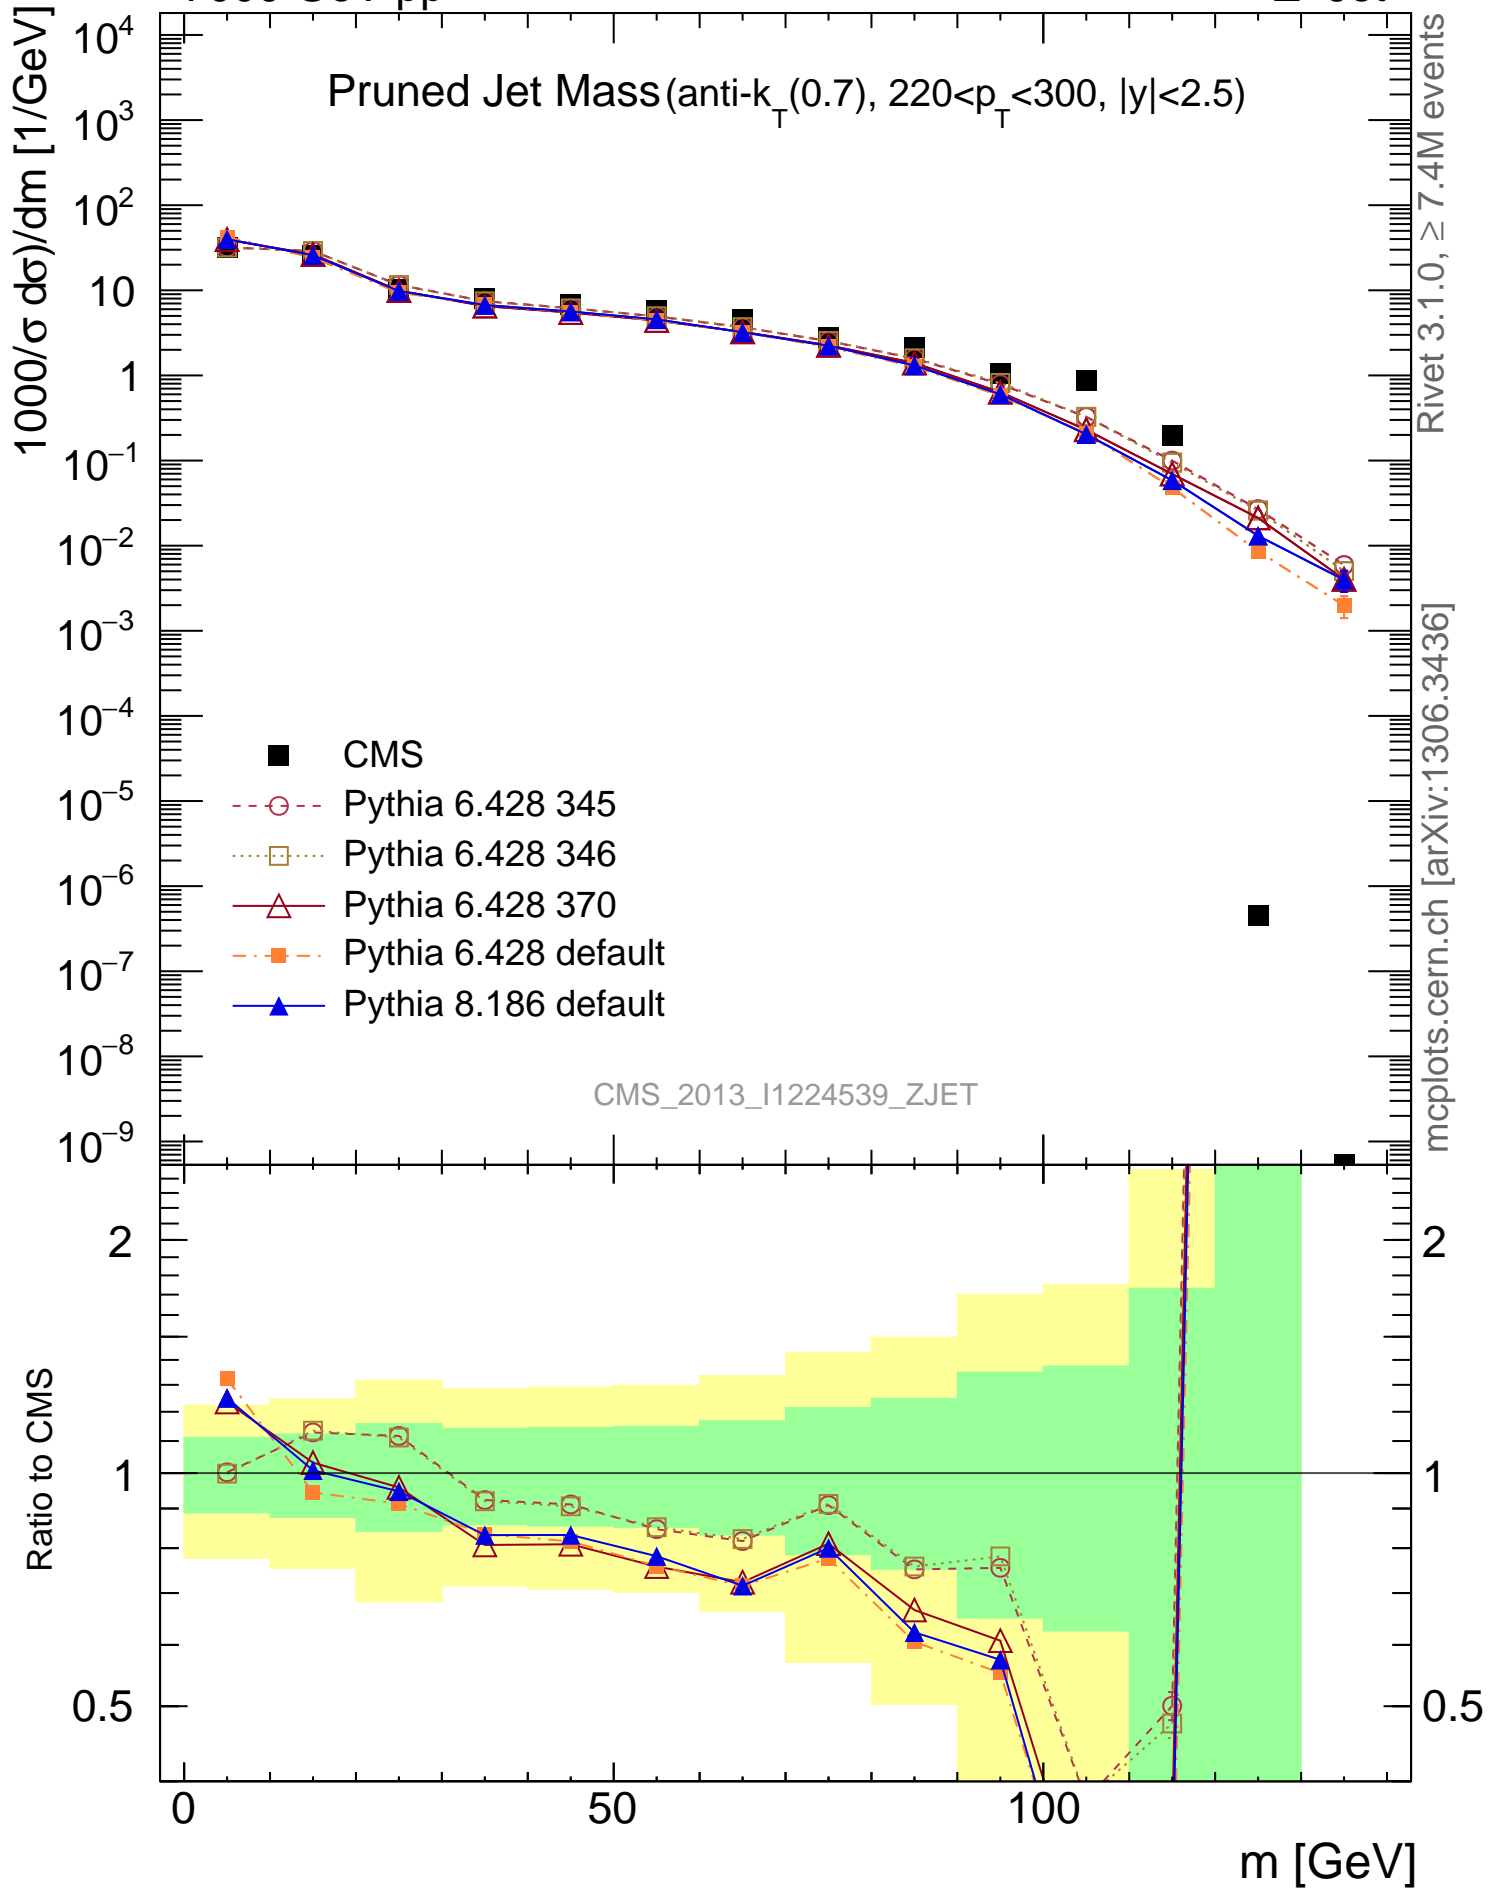

7000 GeV pp

Z+Jet

Pruned Jet Mass (anti- $k_T(0.7)$, $220 < p_T < 300$, $|y| < 2.5$)Rivet 3.1.0, ≥ 7.4 M events

mcplots.cern.ch [arXiv:1306.3436]

CMS_2013_I1224539_ZJET

2

1

0.5

 m [GeV]