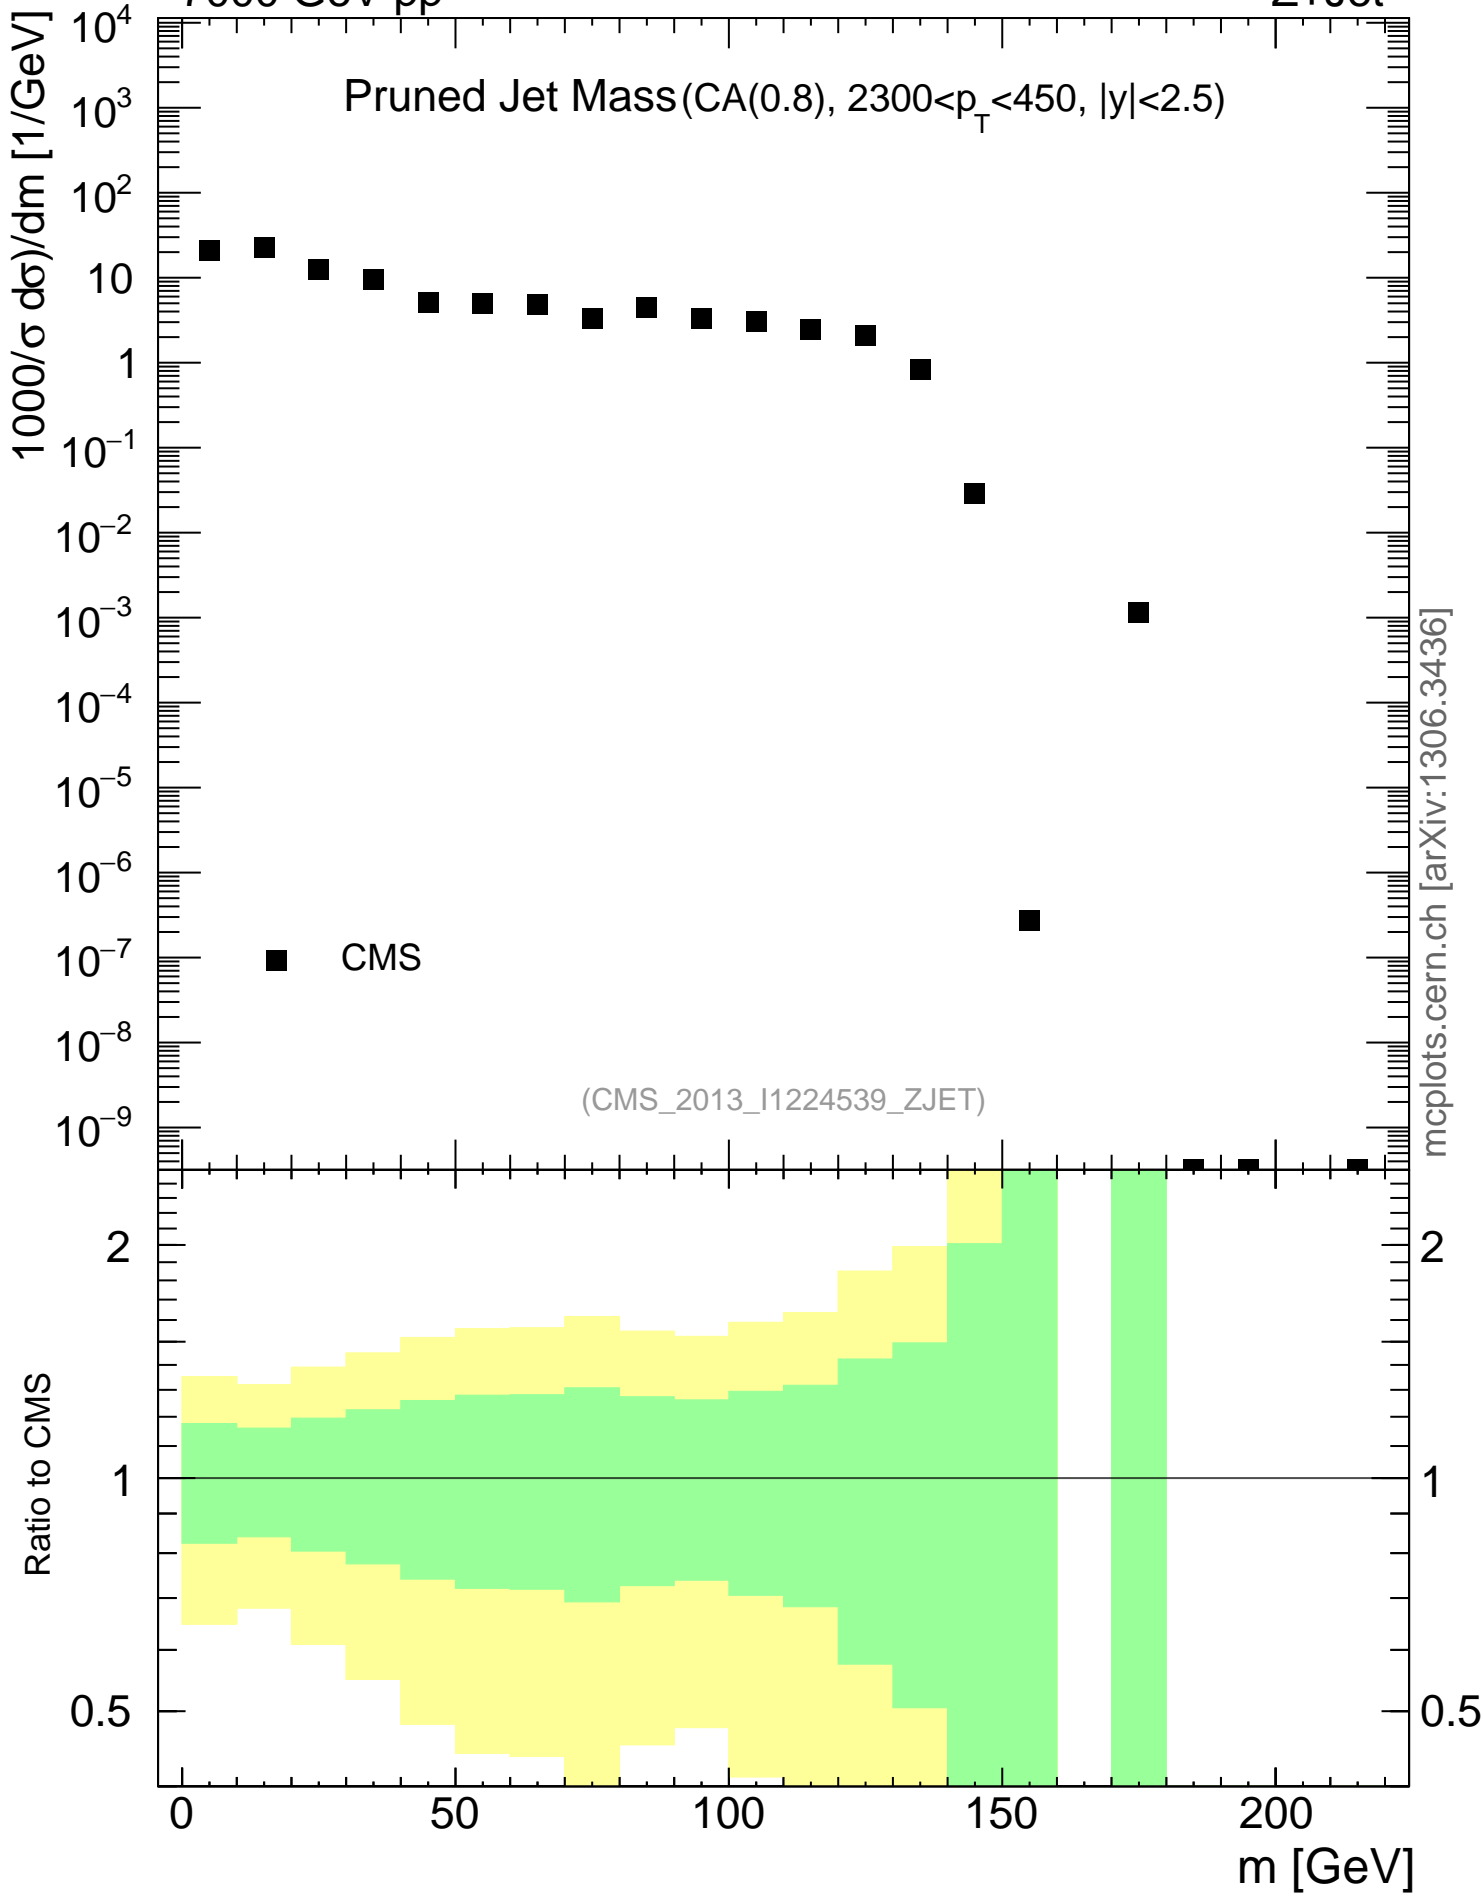

7000 GeV pp

Z+Jet

Pruned Jet Mass (CA(0.8),  $2300 < p_T < 450$ ,  $|y| < 2.5$ )

mcplots.cern.ch [arXiv:1306.3436]