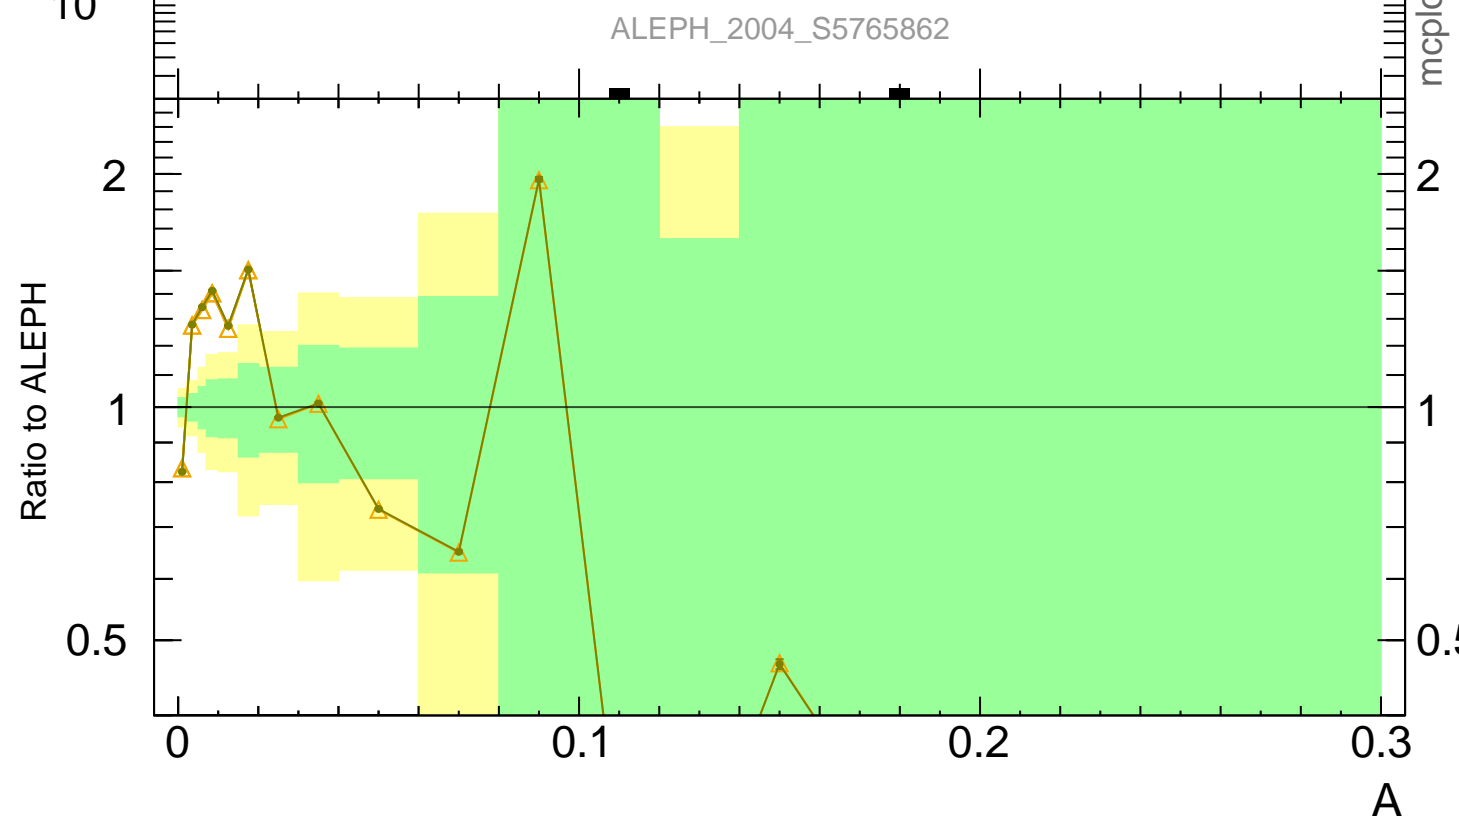

206 GeV ee

γ^*/Z (Hadronic)

ALEPH_2004_S5765862

Rivet 3.1.0, ≥ 7.5 M events
mcplots.cern.ch [arXiv:1306.3436]

A