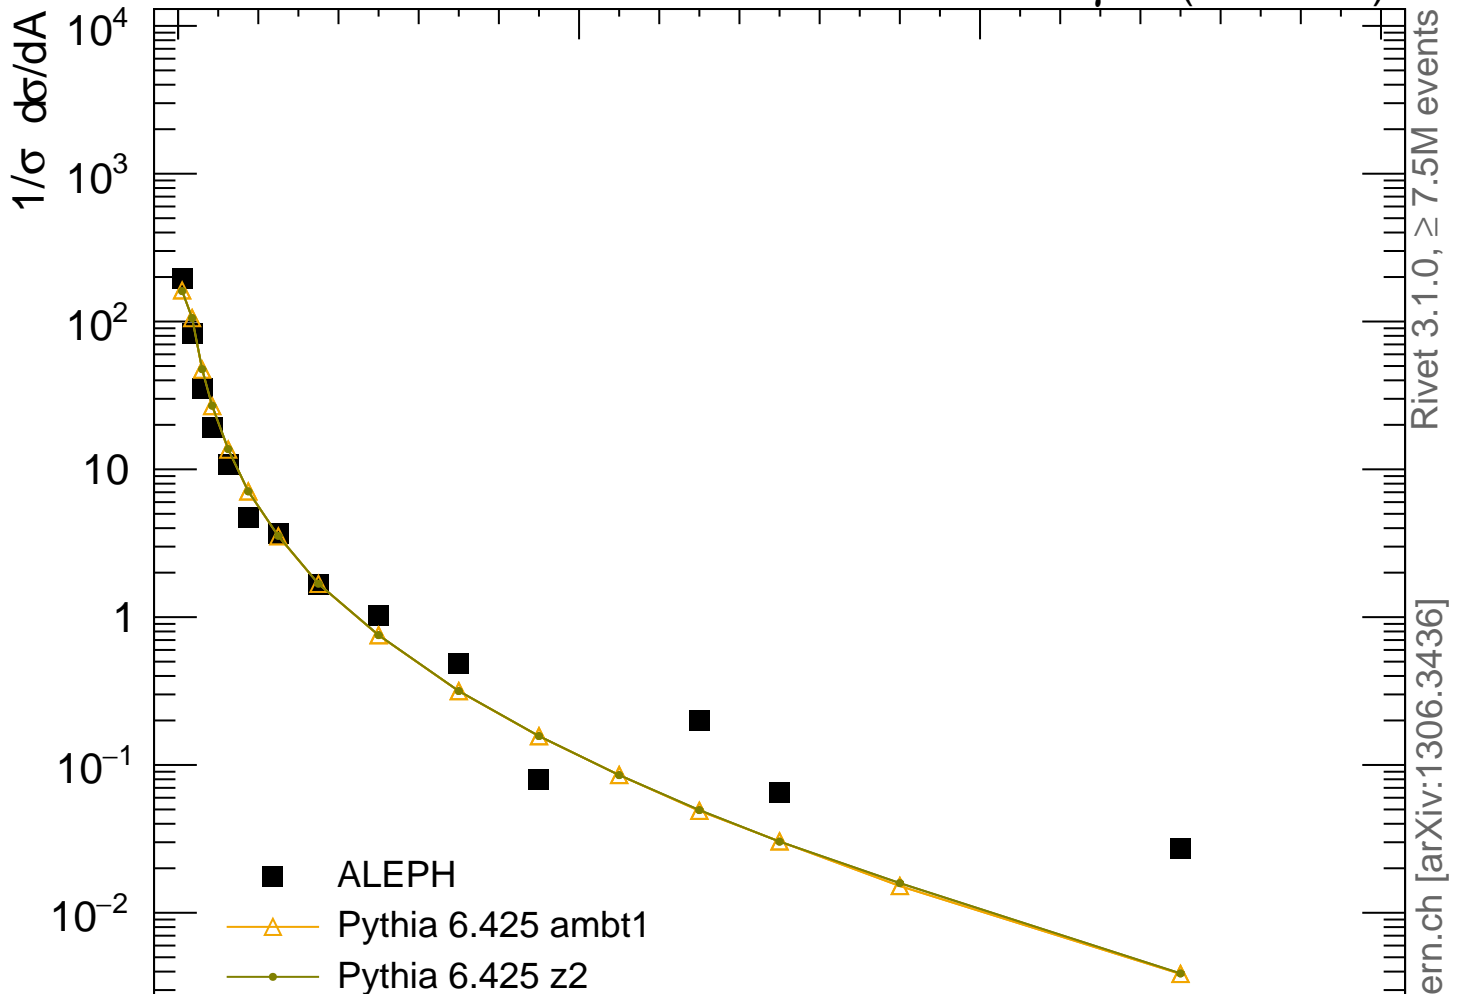

206 GeV ee

γ^*/Z (Hadronic)

ALEPH_2004_S5765862

Rivet 3.1.0, ≥ 7.5 M events
mcplots.cern.ch [arXiv:1306.3436]

A