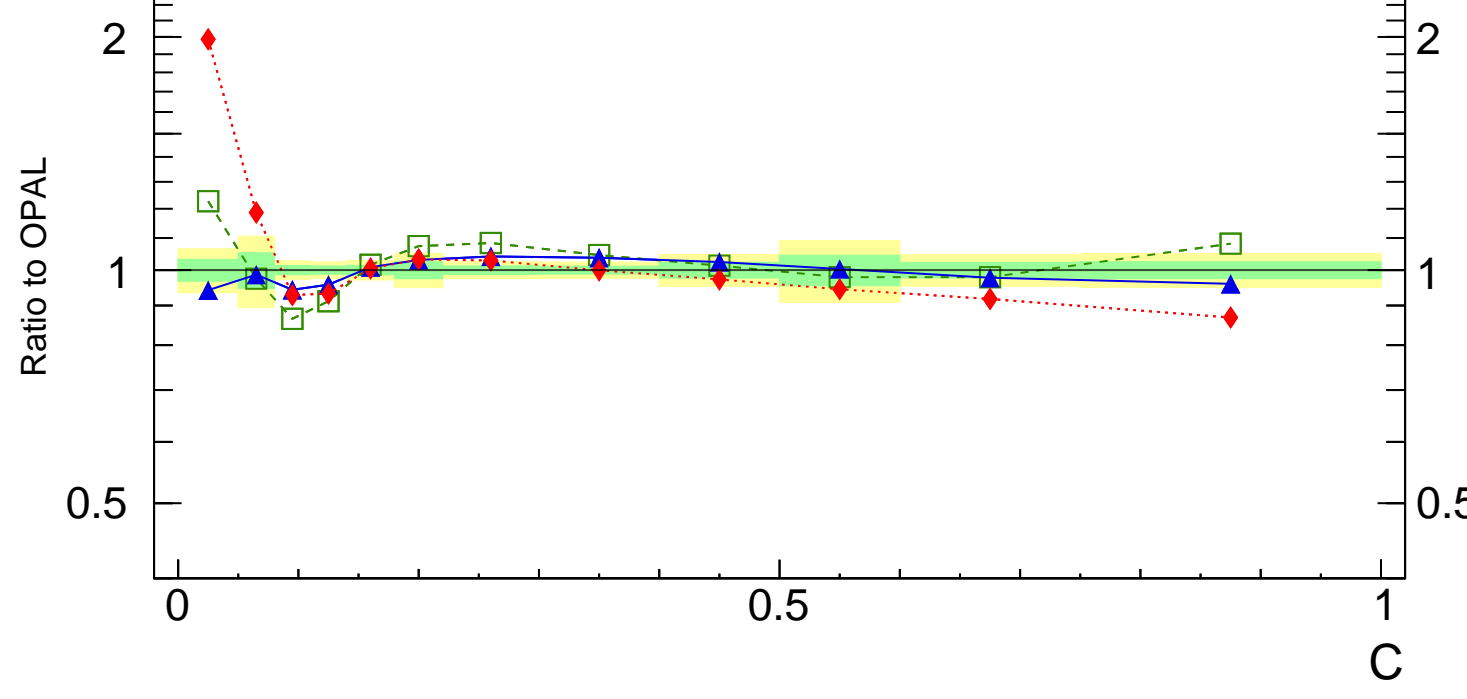

Rivet 3.1.0, $\geq 5.7M$ events
mcplots.cern.ch [arXiv:1306.3436]

OPAL_2004_S6132243

C