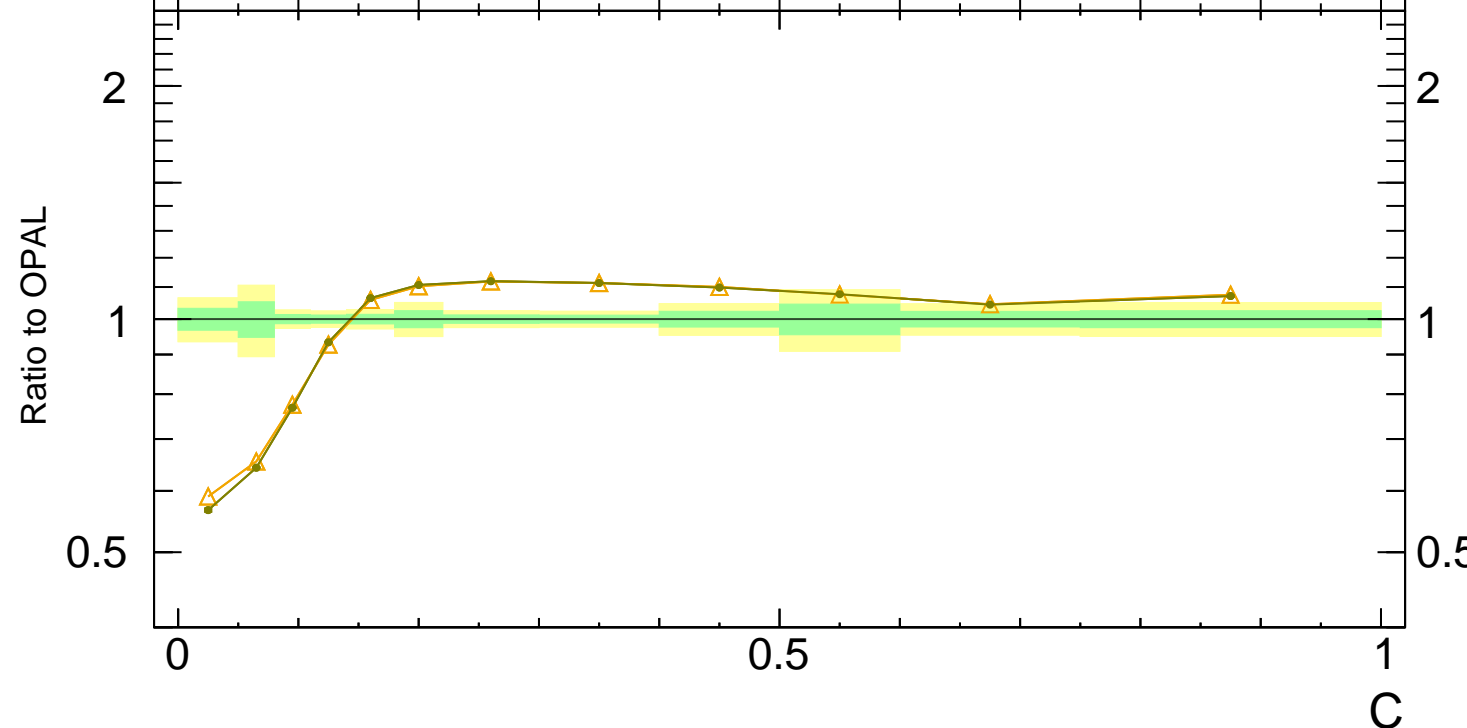

OPAL_2004_S6132243

Rivet 3.1.0, $\geq 7.2M$ events
mcplots.cern.ch [arXiv:1306.3436]