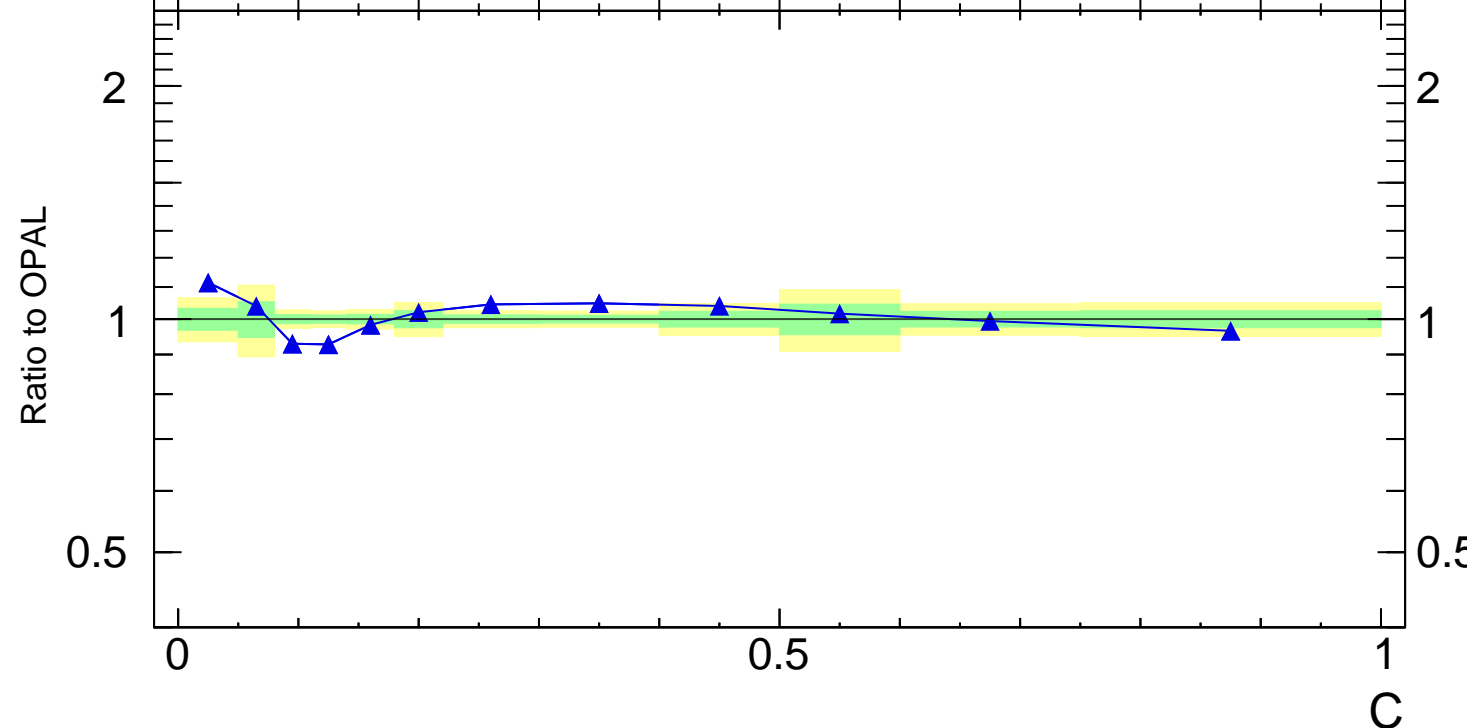

OPAL_2004_S6132243

Rivet 3.1.0, 7.5M events
mcplots.cern.ch [arXiv:1306.3436]