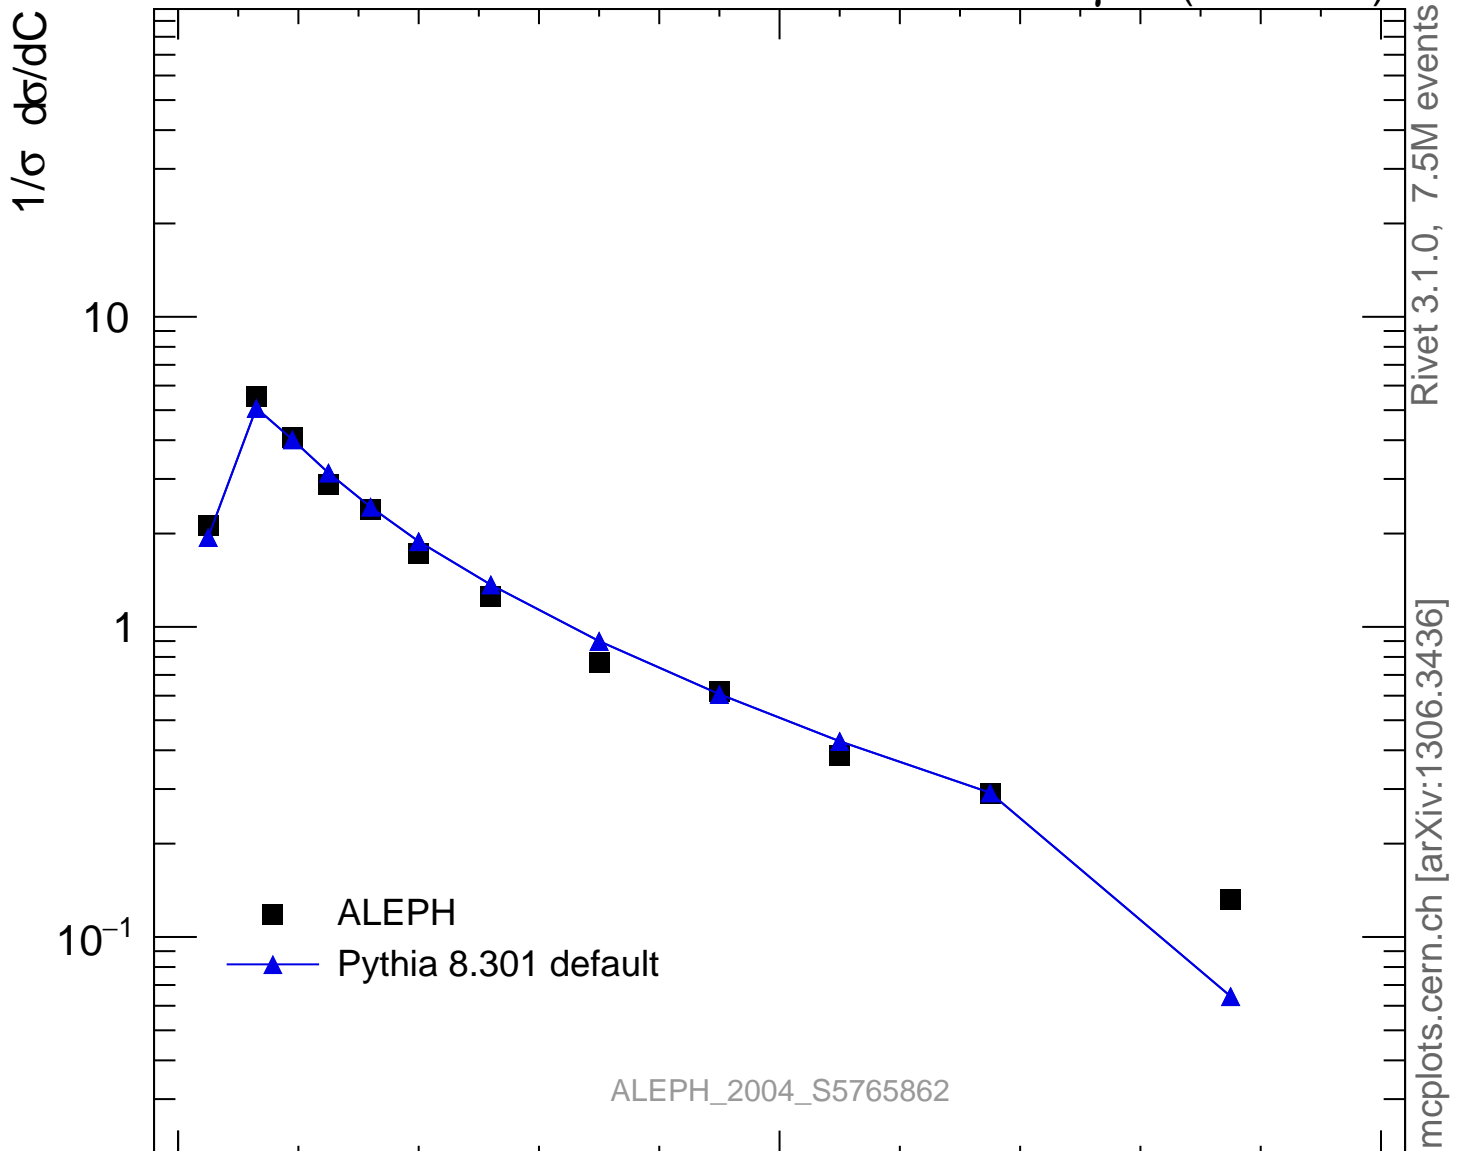

206 GeV ee

γ^*/Z (Hadronic)

ALEPH_2004_S5765862

Rivet 3.1.0, 7.5M events
mcplots.cern.ch [arXiv:1306.3436]

C