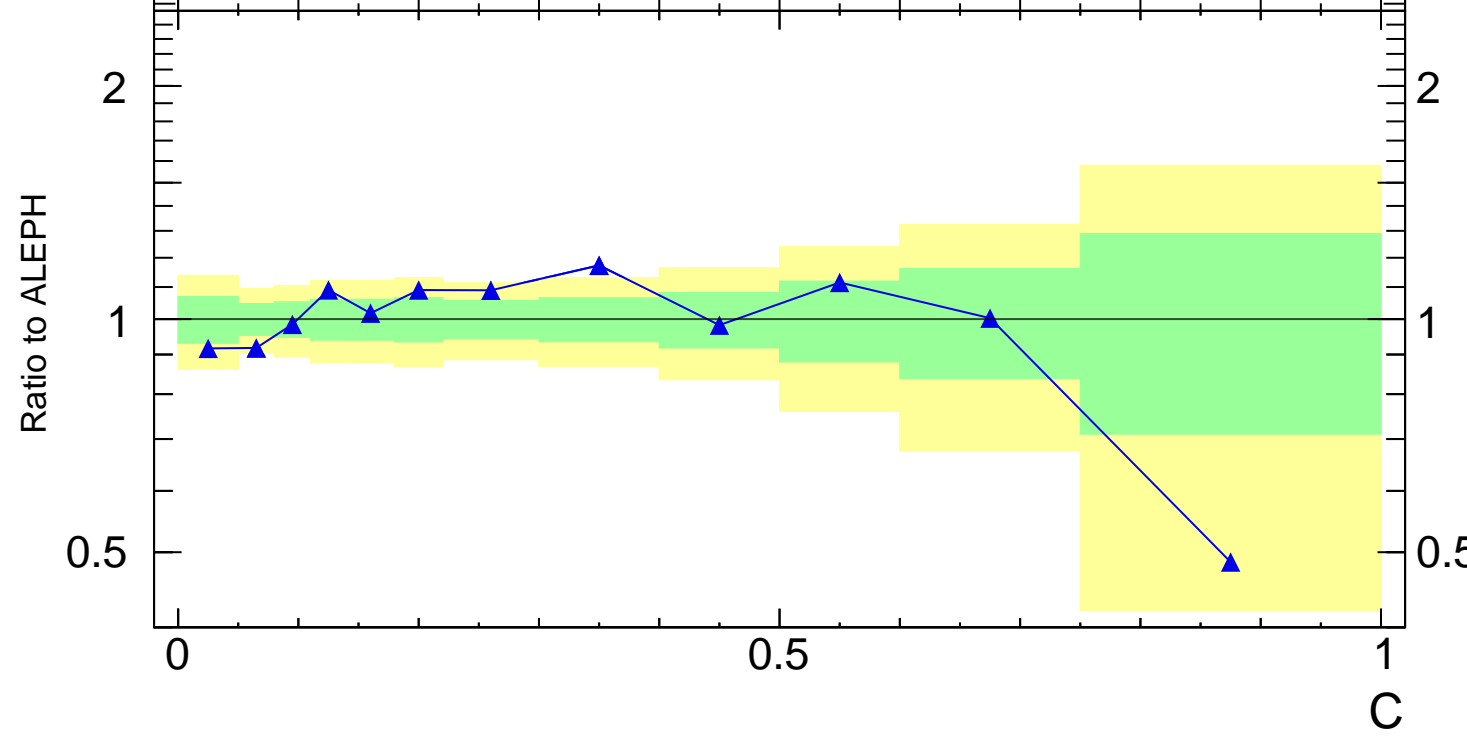

206 GeV ee

γ^*/Z (Hadronic)

ALEPH_2004_S5765862

Rivet 3.1.0, 7.5M events
mcplots.cern.ch [arXiv:1306.3436]

C