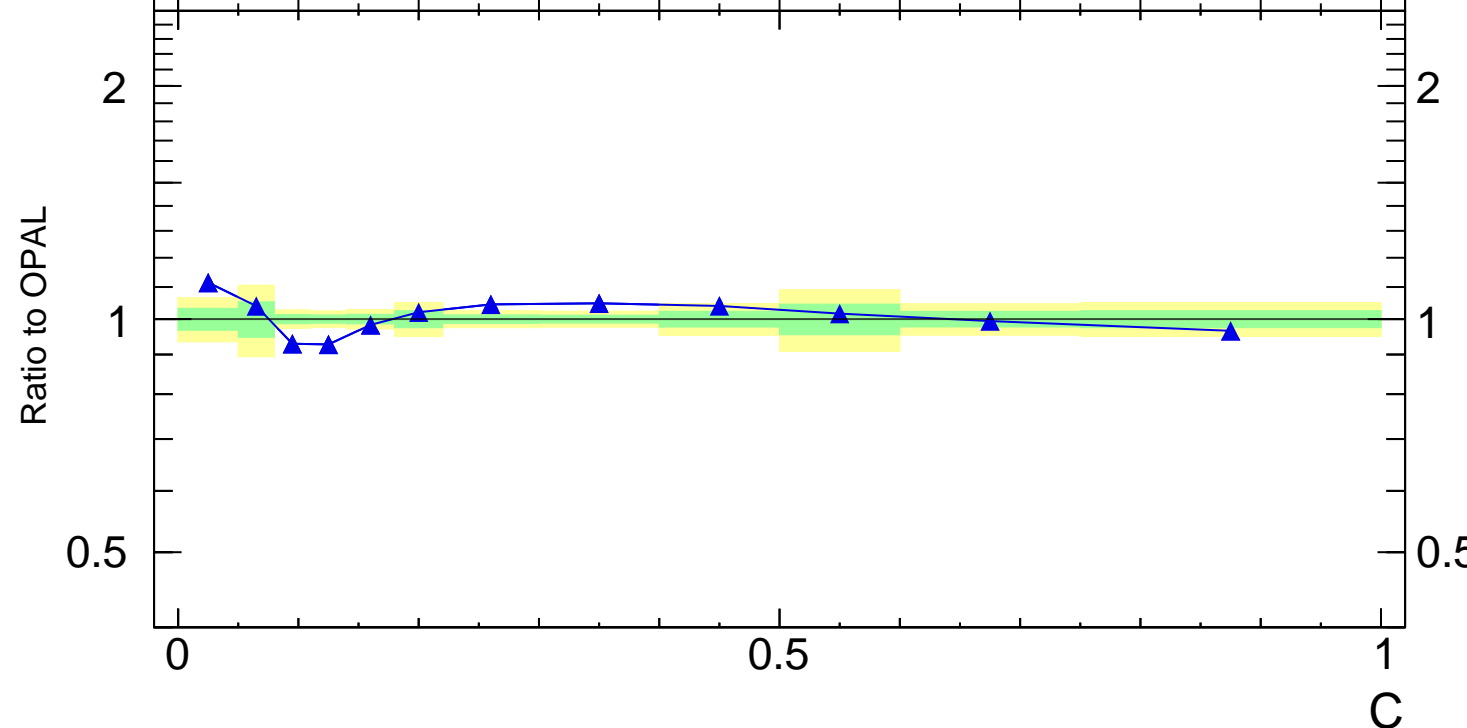

OPAL_2004_S6132243

Rivet 3.1.0, 7.5M events

mcplots.cern.ch [arXiv:1306.3436]