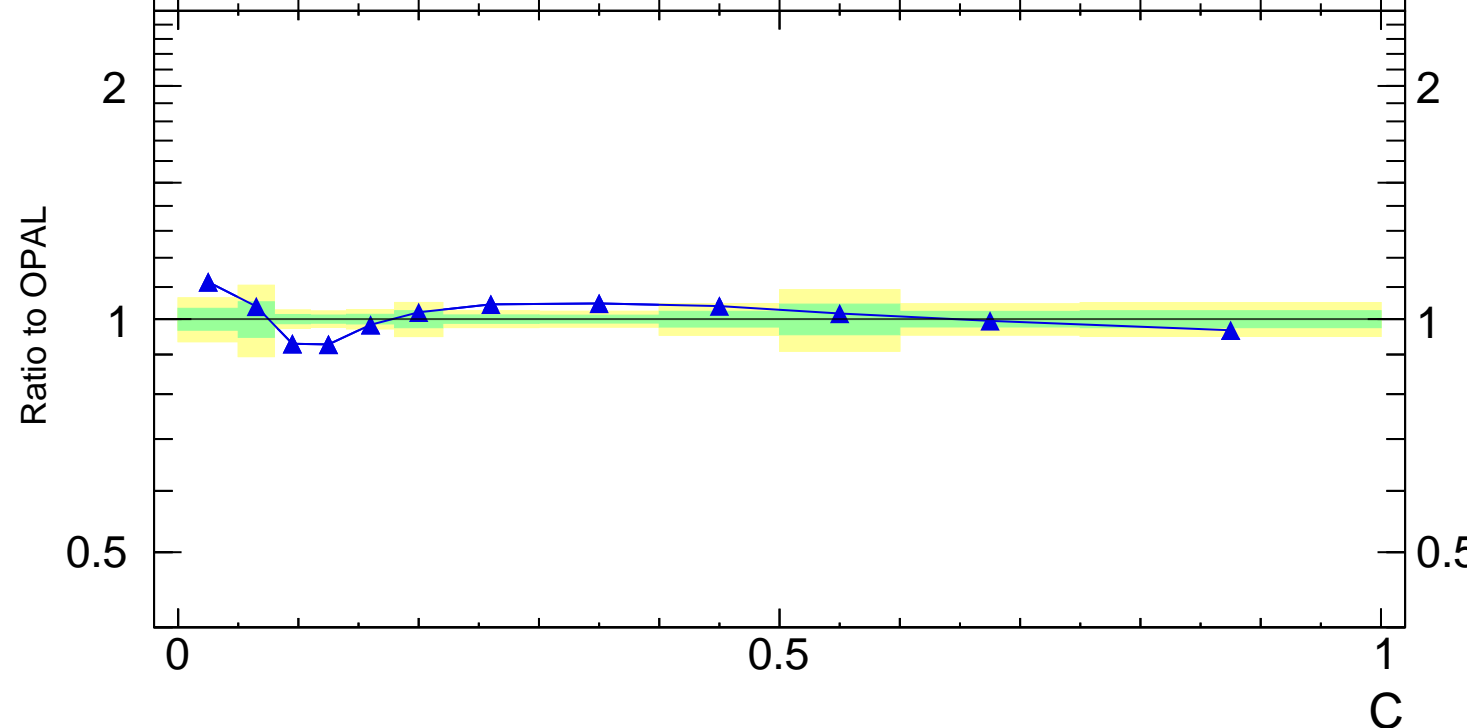

OPAL_2004_S6132243

Rivet 3.1.0, 7.4M events
mcplots.cern.ch [arXiv:1306.3436]